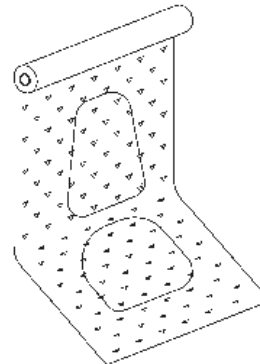

For fabrics with less than 54" width, or repeat patterns over 4" please apply the following yardage requirements.

49" - 52" wide add 10%	Repeat 4" - 9" add 15%
44" - 48" wide add 15%	Repeat 10" - 13" add 20%
	Repeat 14" - 20" add 25%

If special placement of COM is required (e.g. matching of stripes on seat and back, centering of a design motif), please submit a memo sample and design sketch for COM calculation purposes. Additional fabric and a surcharge for labor may be required.

COM/COL SPECIFYING PROCESS

Many fabrics have intricate patterns and not all individuals will interpret fabric direction in the same manner.

Valo cuts fabrics off the roll as shown in the drawing labeled Standard Process. The COM requirements listed for each chair are based on this cutting method. Directional or patterned fabrics may often require more yardage than solid colors.

All COM/COL is subject to final approval by Valo upon receipt of samples. Send samples and a copy of this form to:

Valo
100 Fulton Street
Boonton, NJ 07005

COM/COL FORM	
DATE	
VALO DEALER	
DEALER ADDRESS	
CONTACT NAME	
CLIENT/PROJECT NAME OR NUMBER	
DEALER PURCHASE ORDER NUMBER / ITEM #	
VALO'S ACKNOWLEDGEMENT NUMBER, IF ORDER HAS BEEN ACKNOWLEDGED	

All upholstery is standard off the roll unless a particular product specifies otherwise.

Off the Roll