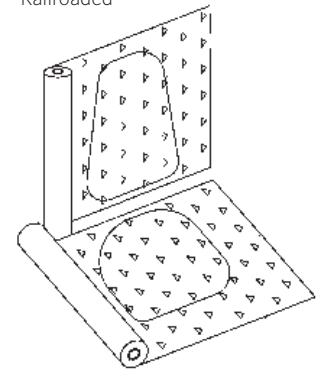

Railroaded

FOR CUSTOMER SERVICE USE ONLY	
DATE	
CUSTOMER SERVICE REP	
WORK ORDER #	
☐ SUBMITTED FOR TEST ☐ TEST APPROVED/PRODUCTION READY	
REASON FOR REJECTION OF FABRIC	
36 Effective Sept 1, 2018 please add 4.5% to price list	

This form must be completed and submitted to Valo with each COM/COL sample swatch