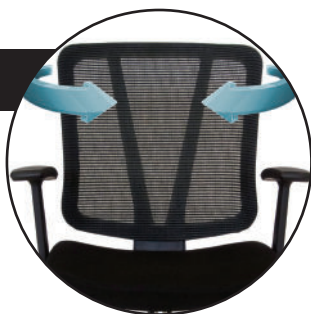

Function

Flexible back with tension can be adjusted to provide more or less resistance to fit the individual user.

Mesh Back

The distinctive "V" back with a flexible black woven knit mesh enhances the design and allows for ventilation and dissipation of body heat.

Arms

Fixed armrests with durable poly pads are standard.

QuickShip

QuickShip with black upholstery has a lead time of 2 days for up to 50 chairs. Other QuickShip colored upholstery has a lead time of 7 days for up to 20 chairs. Valo QuickShip fabrics are 100% polyester, 60,000 double rubs.

QuickShip