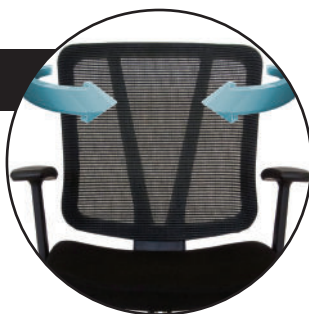

Function

Flexible back with tension can be adjusted to provide more or less resistance to fit the individual user.

Mesh Back

The distinctive "V" back with a flexible black woven knit mesh enhances the design and allows for ventilation and dissipation of body heat.

Arms

Fixed armrests with durable poly pads are standard.

QuickShip

QuickShip with black upholstery has a lead time of 2 days for up to 50 chairs. Other QuickShip colored upholstery has a lead time of 7 days for up to 20 chairs. Valo QuickShip fabrics are 100% polyester, 60,000 double rubs.

QuickShip