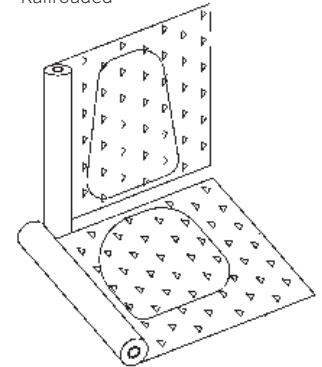

Railroaded

FOR CUSTOMER SERVICE USE ONLY
DATE
CUSTOMER SERVICE REP
WORK ORDER #
☐ SUBMITTED FOR TEST ☐ TEST APPROVED/PRODUCTION READY
REASON FOR REJECTION OF FABRIC
36 Effective Sept 1, 2018 please add 4.5% to price list

This form must be completed and submitted to Valo with each COM/COL sample swatch