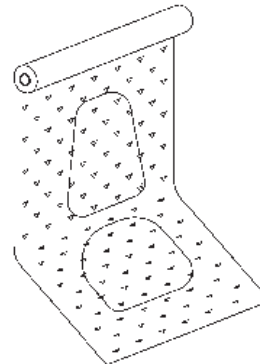

For fabrics with less than 54" width, or repeat patterns over 4" please apply the following yardage requirements.

49" - 52" wide add 10%	Repeat 4" - 9" add 15%
44" - 48" wide add 15%	Repeat 10" - 13" add 20%
	Repeat 14" - 20" add 25%

If special placement of COM is required (e.g. matching of stripes on seat and back, centering of a design motif), please submit a memo sample and design sketch for COM calculation purposes. Additional fabric and a surcharge for labor may be required.

COM/COL SPECIFYING PROCESS

Many fabrics have intricate patterns and not all individuals will interpret fabric direction in the same manner.

Valo cuts fabrics off the roll as shown in the drawing labeled Standard Process. The COM requirements listed for each chair are based on this cutting method. Directional or patterned fabrics may often require more yardage than solid colors.

All COM/COL is subject to final approval by Valo upon receipt of samples. Send samples and a copy of this form to:

Valo
100 Fulton Street
Boonton, NJ 07005

COM/COL FORM
DATE
VALO DEALER
DEALER ADDRESS
CONTACT NAME
CLIENT/PROJECT NAME OR NUMBER
DEALER PURCHASE ORDER NUMBER / ITEM #
VALO'S ACKNOWLEDGEMENT NUMBER, IF ORDER HAS BEEN ACKNOWLEDGED

All upholstery is standard off the roll unless a particular product specifies otherwise.

Off the Roll