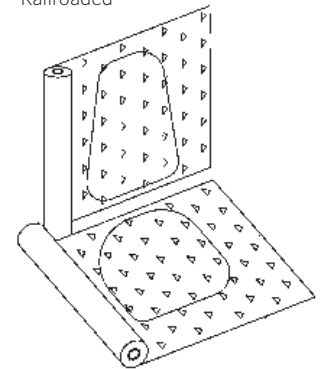

Railroaded

FOR CUSTOMER SERVICE USE ONLY
DATE
CUSTOMER SERVICE REP
WORK ORDER #
☐ SUBMITTED FOR TEST ☐ TEST APPROVED/PRODUCTION READY
REASON FOR REJECTION OF FABRIC
36 Effective Sept 1, 2018 please add 4.5% to price list

This form must be completed and submitted to Valo with each COM/COL sample swatch