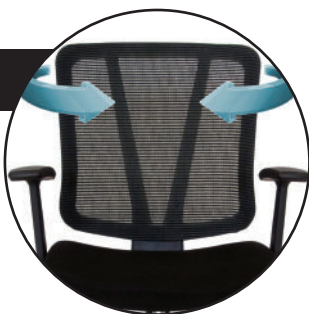

Function

Flexible back with tension can be adjusted to provide more or less resistance to fit the individual user.

Mesh Back

The distinctive "V" back with a flexible black woven knit mesh enhances the design and allows for ventilation and dissipation of body heat.

Arms

Fixed armrests with durable poly pads are standard.

QuickShip

QuickShip with black upholstery has a lead time of 2 days for up to 50 chairs. Other QuickShip colored upholstery has a lead time of 7 days for up to 20 chairs. Valo QuickShip fabrics are 100% polyester, 60,000 double rubs.

QuickShip