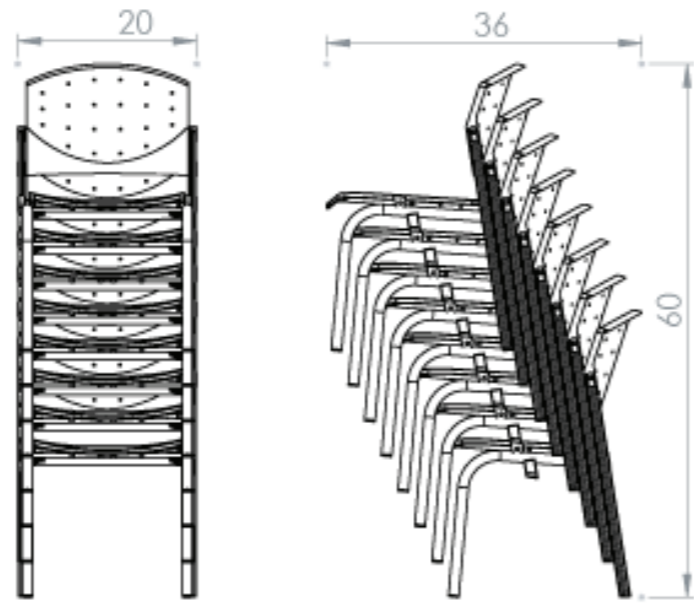

DAUPHIN
HumanDesign® Group

Stackability and Nesting Guide

CEMPA 4-POST (ARMLESS) | **Stacks 8 on Floor**

CEMPA 4-POST (ARMS) | **Stacks 4 on Floor**

CEMPA 4-POST WITH TABLET | **Stacks 8 on Floor**

CEMPA 4-POST STOOL | **Stacks 8 on Floor**

CEMPA 4-POST STOOL (ARMS) | **Stacks 4 on Floor**

CEMPA WIRE SKID BASE | **Stacks 8 on Floor**

CEMPA WIRE SKID BASE | **Stacks 20 on Stacking Cart**

CEMPA CANTILEVER (ARMLESS) | **Stacks 4 on Floor**

CEMPA SLED (ARMS) | **Stacks 4 on Floor**

EDDY 4-POST | **Stacks 8 on Floor**

EDDY 4-POST (ARMS) | **Stacks 8 on Floor**

EDDY 4-POST WITH TABLET | **Stacks 6 on**

STILO 4-POST | **Stacks 4 on**

STILO SLED | **Stacks 8 on Floor**

SIAMO 4-POST | **Stacks 6 on Floor**