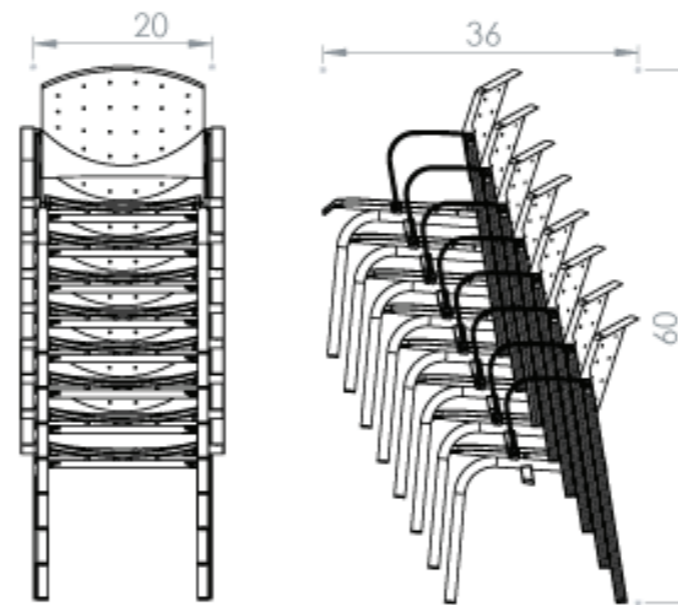

DAUPHIN
HumanDesign® Group

Stackability and Nesting Guide

CEMPA 4-POST (ARMLESS) | **Stacks 8 on Floor**

CEMPA 4-POST (ARMS) | **Stacks 4 on Floor**

CEMPA 4-POST WITH TABLET | **Stacks 8 on Floor**

CEMPA 4-POST STOOL | **Stacks 8 on Floor**

CEMPA 4-POST STOOL (ARMS) | **Stacks 4 on Floor**

CEMPA WIRE SKID BASE | **Stacks 8 on Floor**

CEMPA WIRE SKID BASE | **Stacks 20 on Stacking Cart**

CEMPA CANTILEVER (ARMLESS) | **Stacks 4 on Floor**

CEMPA SLED (ARMS) | **Stacks 4 on Floor**

EDDY 4-POST | **Stacks 8 on Floor**

EDDY 4-POST (ARMS) | **Stacks 8 on Floor**

EDDY 4-POST WITH TABLET | **Stacks 6 on**

STILO 4-POST | **Stacks 4 on**

STILO SLED | **Stacks 8 on Floor**

SIAMO 4-POST | **Stacks 6 on Floor**