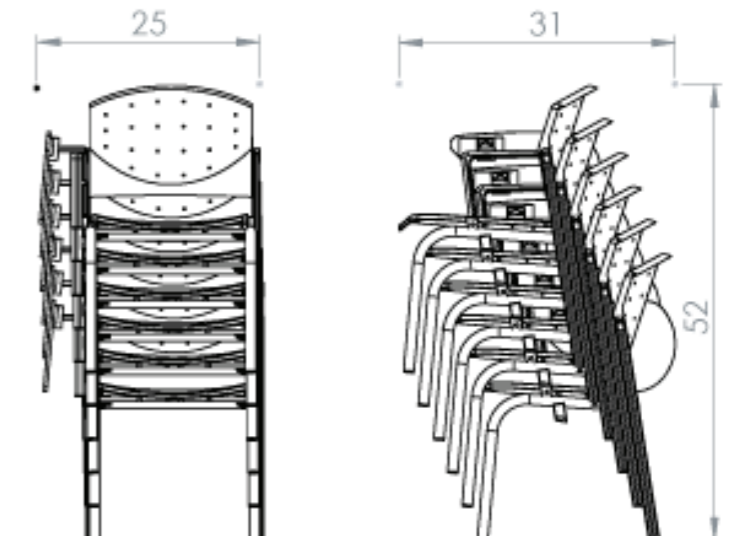

DAUPHIN
HumanDesign® Group

Stackability and Nesting Guide

CEMPA 4-POST (ARMLESS) | **Stacks 8 on Floor**

CEMPA 4-POST (ARMS) | **Stacks 4 on Floor**

CEMPA 4-POST WITH TABLET | **Stacks 8 on Floor**

CEMPA 4-POST STOOL | **Stacks 8 on Floor**

CEMPA 4-POST STOOL (ARMS) | **Stacks 4 on Floor**

CEMPA WIRE SKID BASE | **Stacks 8 on Floor**

CEMPA WIRE SKID BASE | **Stacks 20 on Stacking Cart**

CEMPA CANTILEVER (ARMLESS) | **Stacks 4 on Floor**

CEMPA SLED (ARMS) | **Stacks 4 on Floor**

EDDY 4-POST | **Stacks 8 on Floor**

EDDY 4-POST (ARMS) | **Stacks 8 on Floor**

EDDY 4-POST WITH TABLET | **Stacks 6 on**

STILO 4-POST | **Stacks 4 on**

STILO SLED | **Stacks 8 on Floor**

SIAMO 4-POST | **Stacks 6 on Floor**

SIAMO 4-POST STOOL | **Stacks 8 on Floor**

LORDO 4-POST | **Stacks 3 on Floor**

LORDO SLED | **Stacks 3 on Floor**

JOIN ME | **Nesting 3 Chairs**

JOIN ME | **Nesting 6 Chairs**

JOIN ME | **Nesting 12 Chairs**