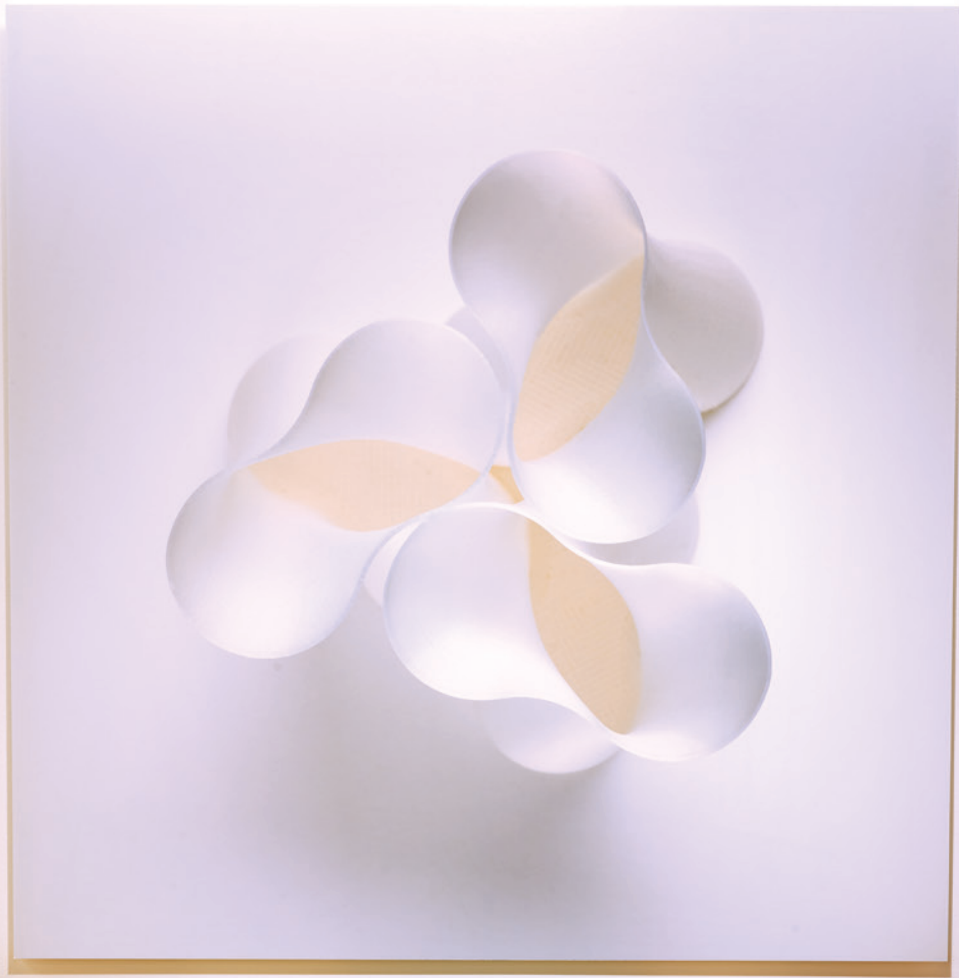

Siamo

Distinctive in Design. Sleek in Shape.

With its slim line and distinctive horizontal stitching, Siamo is a simple seat with a big personality. Available as a 4-post chair or stackable stool, Siamo radiates a vibrancy that exudes comfort and delivers a beautiful aesthetic to enhance the design of a multitude of spaces.

DESIGN: Martin Ballendat

Variety in Form. A Family Affair.

In addition to the 4-post chair and stackable stool, Siamo comes in a swivel tilt desk chair and medium and tall swivel stool - all standard with the horizontal stitching detail. This ensures a number of Siamo options to meet a variety of specific design needs. Whether it is desk, conference or guest seating, the Siamo family of products offers the perfect seating model to enable the user to keep on task.