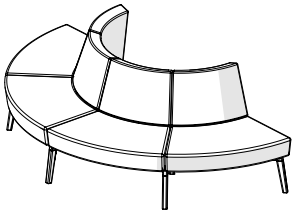

Reefs

RFHM-4S

Model #	Description	A/COM
CONNECT CONFIGURATIONS		
RFFTFL-4S	FACE TO FACE LOUNGE, two 2-seat sofas with arms. (not shown)	$6972
RFWAVE-8SWPS	WAVE, 8 seats with privacy screens	$14364
RFSNAIL-8SWPS	SNAIL, 8 seats with privacy screens	$17446
RFU-8S	U SHAPE, 8 seats	$12283
RFVAVC-5SWPS	VIS-A-VIS, 5 seats with privacy screens	$12594
RFVAVC-8SWPS	VIS-A-VIS, 8 seats with privacy screens	$16398
RFHM-4S	HALF MOON, 4 seats	$6542
RFFCO-8S	FULL CIRCLE OUTWARDS, 8 seats	$12765
RFTQCI-6SWPS	3/4 CIRCLE INWARDS, 6 seat huddle with privacy screens	$17697