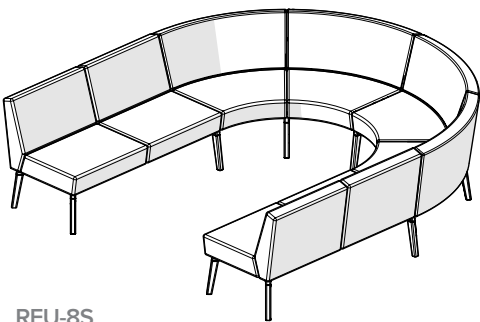

Reefs

RFU-8S

Model #	Description	A/COM
CONNECT CONFIGURATIONS		
RFFTFL-4S	FACE TO FACE LOUNGE, two 2-seat sofas with arms. (not shown)	$6972
RFWAVE-8SWPS	WAVE, 8 seats with privacy screens	$14364
RFSNAIL-8SWPS	SNAIL, 8 seats with privacy screens	$17446
RFU-8S	U SHAPE, 8 seats	$12283
RFVAVC-5SWPS	VIS-A-VIS, 5 seats with privacy screens	$12594
RFVAVC-8SWPS	VIS-A-VIS, 8 seats with privacy screens	$16398
RFHM-4S	HALF MOON, 4 seats	$6542
RFFCO-8S	FULL CIRCLE OUTWARDS, 8 seats	$12765
RFTQCI-6SWPS	3/4 CIRCLE INWARDS, 6 seat huddle with privacy screens	$17697