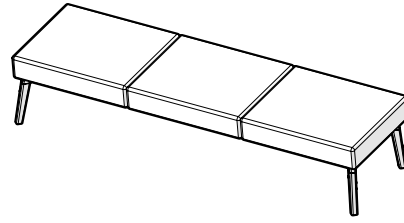

Reefs

RF0601

RF0602

RF0603

Model #	Description	A/COM	B	C/COL	D	E	F	G	H	I	J/LTH
BENCHES											
RF0601	1 seat bench	\$1003	1037	1105	1173	1241	1309	1377	1445	1513	1581
RF0602	2 seat bench	\$1672	1740	1876	2012	2147	2283	2419	2555	2691	2827
RF0603	3 seat bench	\$2341	2443	2646	2850	3054	3258	3462	3665	3869	4073
RF0604	1 seat bench with 14" wide integrated side table	\$2203	2258	2367	2477	2587	2697	2806	2916	3026	3136
RFBACK1	add-on price for single backrest	\$512	546	614	682	750	818	886	954	1021	1089

RF0611

RF0612

RF0613

BENCHES WITH BACKREST

RF0611	1 seat bench with backrest	\$1515	1583	1719	1855	1991	2127	2262	2398	2534	2670
RF0612	2 seat bench with backrest	\$2696	2832	3104	3375	3647	3919	4190	4462	4734	5006
RF0613	3 seat bench with backrest	\$3877	4081	4488	4896	5303	5711	6118	6526	6934	7341
RF0614	1 seat bench with backrest and 14" wide integrated side table	\$2715	2804	2981	3159	3337	3514	3692	3870	4047	4225

\$21

COM/COL	COM	COL	DIMENSIONS (IN INCHES)			
	Yd.	Sq. Ft.	Width	Seat Depth	Overall Depth	Height from Floor
1 seat bench	1.50	27	28	26	26	17.5
2 seat bench	3.00	54	56	26	26	17.5
3 seat bench	4.50	81	84	26	26	17.5
1 seat bench with backrest	3.00	54	28	19.5	28.5	32.5
2 seat bench with backrest	6.00	108	56	19.5	28.5	32.5
3 seat bench with backrest	9.00	162	84	19.5	28.5	32.5
1 seat lounge chair with arms	4.50	81	36	19.5	28.5	32.5
2 seat sofa with arms	7.50	135	64	19.5	28.5	32.5
3 seat sofa with arms	10.50	189	92	19.5	28.5	32.5
1 seat lounge chair with privacy screens	3.00	54	31	19.5	29.5	52
2 seat sofa with privacy screens	6.00	108	59	19.5	29.5	52
3 seat sofa with privacy screens	9.00	162	87	19.5	29.5	52
Individual work sofa with privacy screens	4.50	81	45	19.5	29.5	52