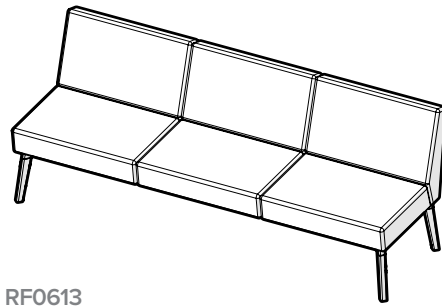

Reefs

RF0601

RF0602

RF0603

Model #	Description	A/COM	B	C/COL	D	E	F	G	H	I	J/LTH
BENCHES											
RF0601	1 seat bench	\$1003	1037	1105	1173	1241	1309	1377	1445	1513	1581
RF0602	2 seat bench	\$1672	1740	1876	2012	2147	2283	2419	2555	2691	2827
RF0603	3 seat bench	\$2341	2443	2646	2850	3054	3258	3462	3665	3869	4073
RF0604	1 seat bench with 14" wide integrated side table	\$2203	2258	2367	2477	2587	2697	2806	2916	3026	3136
RFBACK1	add-on price for single backrest	\$512	546	614	682	750	818	886	954	1021	1089

RF0611

RF0612

RF0613

BENCHES WITH BACKREST

RF0611	1 seat bench with backrest	\$1515	1583	1719	1855	1991	2127	2262	2398	2534	2670
RF0612	2 seat bench with backrest	\$2696	2832	3104	3375	3647	3919	4190	4462	4734	5006
RF0613	3 seat bench with backrest	\$3877	4081	4488	4896	5303	5711	6118	6526	6934	7341
RF0614	1 seat bench with backrest and 14" wide integrated side table	\$2715	2804	2981	3159	3337	3514	3692	3870	4047	4225

\$21

COM/COL	COM	COL	DIMENSIONS (IN INCHES)			
	Yd.	Sq. Ft.	Width	Seat Depth	Overall Depth	Height from Floor
1 seat bench	1.50	27	28	26	26	17.5
2 seat bench	3.00	54	56	26	26	17.5
3 seat bench	4.50	81	84	26	26	17.5
1 seat bench with backrest	3.00	54	28	19.5	28.5	32.5
2 seat bench with backrest	6.00	108	56	19.5	28.5	32.5
3 seat bench with backrest	9.00	162	84	19.5	28.5	32.5
1 seat lounge chair with arms	4.50	81	36	19.5	28.5	32.5
2 seat sofa with arms	7.50	135	64	19.5	28.5	32.5
3 seat sofa with arms	10.50	189	92	19.5	28.5	32.5
1 seat lounge chair with privacy screens	3.00	54	31	19.5	29.5	52
2 seat sofa with privacy screens	6.00	108	59	19.5	29.5	52
3 seat sofa with privacy screens	9.00	162	87	19.5	29.5	52
Individual work sofa with privacy screens	4.50	81	45	19.5	29.5	52