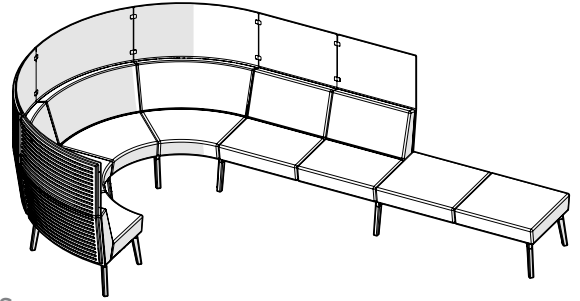

RFSNAIL-8SWPS