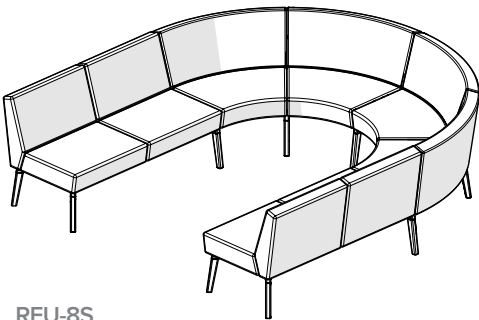

Reefs

RFU-8S

Model #	Description	A/COM
CONNECT CONFIGURATIONS		
RFFTFL-4S	FACE TO FACE LOUNGE, two 2-seat sofas with arms. (not shown)	$6972
RFWAVE-8SWPS	WAVE, 8 seats with privacy screens	$14364
RFSNAIL-8SWPS	SNAIL, 8 seats with privacy screens	$17446
RFU-8S	U SHAPE, 8 seats	$12283
RFVAVC-5SWPS	VIS-A-VIS, 5 seats with privacy screens	$12594
RFVAVC-8SWPS	VIS-A-VIS, 8 seats with privacy screens	$16398
RFHM-4S	HALF MOON, 4 seats	$6542
RFFCO-8S	FULL CIRCLE OUTWARDS, 8 seats	$12765
RFTQCI-6SWPS	3/4 CIRCLE INWARDS, 6 seat huddle with privacy screens	$17697