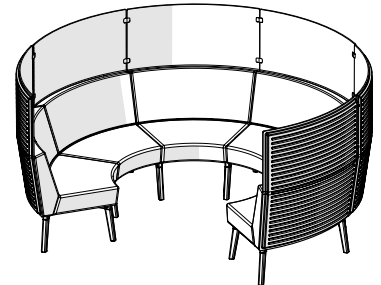

Privacy screens

Polyester fiber fleece over 100% recycled paperboard composite; total height 52" from floor

Feet

Black aluminum

Glides

Nylon glides for carpet surface

Note: This price list includes a small selection of the Reefs configurations that are available. Reefs modules can be easily configured in various combinations of straight and curved benches with or without backrests, screens or tables. Please view our CET extension or contact the Design Services team at 800-631-1186 to learn more.

\$21

COM/COL	COM	COL	DIMENSIONS (IN INCHES)			
	Yd.	Sq. Ft.	Width	Seat Depth	Overall Depth	Height from Floor
1 seat bench	1.50	27	28	26	26	17.5
2 seat bench	3.00	54	56	26	26	17.5
3 seat bench	4.50	81	84	26	26	17.5
1 seat bench with backrest	3.00	54	28	19.5	28.5	32.5
2 seat bench with backrest	6.00	108	56	19.5	28.5	32.5
3 seat bench with backrest	9.00	162	84	19.5	28.5	32.5
1 seat lounge chair with arms	4.50	81	36	19.5	28.5	32.5
2 seat sofa with arms	7.50	135	64	19.5	28.5	32.5
3 seat sofa with arms	10.50	189	92	19.5	28.5	32.5
1 seat lounge chair with privacy screens	3.00	54	31	19.5	29.5	52
2 seat sofa with privacy screens	6.00	108	59	19.5	29.5	52
3 seat sofa with privacy screens	9.00	162	87	19.5	29.5	52
Individual work sofa with privacy screens	4.50	81	45	19.5	29.5	52

RFTQCI-6SWPS

Model #	Description	A/COM
CONNECT CONFIGURATIONS		
RFFTFL-4S	FACE TO FACE LOUNGE, two 2-seat sofas with arms. (not shown)	\$6972
RFWAVE-8SWPS	WAVE, 8 seats with privacy screens	\$14364
RFSNAIL-8SWPS	SNAIL, 8 seats with privacy screens	\$17446
RFU-8S	U SHAPE, 8 seats	\$12283
RFVAVC-5SWPS	VIS-A-VIS, 5 seats with privacy screens	\$12594
RFVAVC-8SWPS	VIS-A-VIS, 8 seats with privacy screens	\$16398
RFHM-4S	HALF MOON, 4 seats	\$6542
RFFCO-8S	FULL CIRCLE OUTWARDS, 8 seats	\$12765
RFTQCI-6SWPS	3/4 CIRCLE INWARDS, 6 seat huddle with privacy screens	\$17697