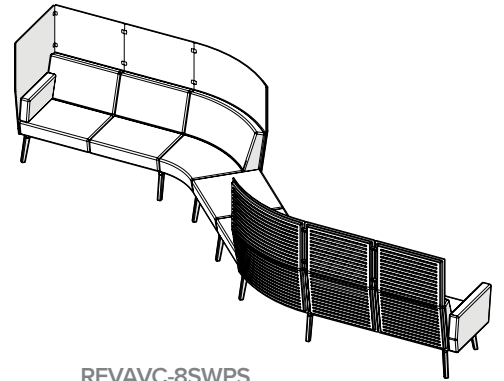

RFVAVC-8SWPS