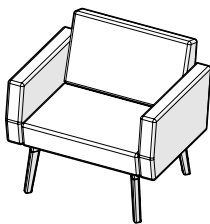

Reefs

RF0601

RF0602

RF0603

Model #	Description	A/COM	B	C/COL	D	E	F	G	H	I	J/LTH
BENCHES											
RF0601	1 seat bench	\$1003	1037	1105	1173	1241	1309	1377	1445	1513	1581
RF0602	2 seat bench	\$1672	1740	1876	2012	2147	2283	2419	2555	2691	2827
RF0603	3 seat bench	\$2341	2443	2646	2850	3054	3258	3462	3665	3869	4073
RF0604	1 seat bench with 14" wide integrated side table	\$2203	2258	2367	2477	2587	2697	2806	2916	3026	3136
RFBACK1	add-on price for single backrest	\$512	546	614	682	750	818	886	954	1021	1089

RF0611

RF0612

RF0613

BENCHES WITH BACKREST

RF0611	1 seat bench with backrest	\$1515	1583	1719	1855	1991	2127	2262	2398	2534	2670
RF0612	2 seat bench with backrest	\$2696	2832	3104	3375	3647	3919	4190	4462	4734	5006
RF0613	3 seat bench with backrest	\$3877	4081	4488	4896	5303	5711	6118	6526	6934	7341
RF0614	1 seat bench with backrest and 14" wide integrated side table	\$2715	2804	2981	3159	3337	3514	3692	3870	4047	4225

RF0641

RF0642

RF0643

SOFAS WITH ARMRESTS

RF0641	1 seat lounge chair with arms	\$2305	2399	2587	2776	2964	3152	3340	3528	3716	3904
RF0642	2 seat sofa with arms	\$3486	3648	3972	4296	4620	4620	5268	5592	5916	6240
RF0643	3 seat sofa with arms	\$4667	4897	5357	5816	6276	6736	7196	7656	8115	8575