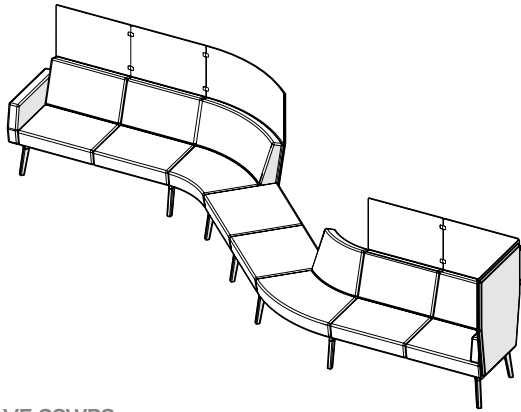

Reefs

RFWAVE-8SWPS