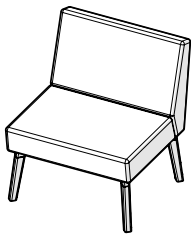

Reefs

RF0601

RF0602

RF0603

Model #	Description	A/COM	B	C/COL	D	E	F	G	H	I	J/LTH
BENCHES											
RF0601	1 seat bench	\$1003	1037	1105	1173	1241	1309	1377	1445	1513	1581
RF0602	2 seat bench	\$1672	1740	1876	2012	2147	2283	2419	2555	2691	2827
RF0603	3 seat bench	\$2341	2443	2646	2850	3054	3258	3462	3665	3869	4073
RF0604	1 seat bench with 14" wide integrated side table	\$2203	2258	2367	2477	2587	2697	2806	2916	3026	3136
RFBACK1	add-on price for single backrest	\$512	546	614	682	750	818	886	954	1021	1089

RF0611

RF0612

RF0613

BENCHES WITH BACKREST

RF0611	1 seat bench with backrest	\$1515	1583	1719	1855	1991	2127	2262	2398	2534	2670
RF0612	2 seat bench with backrest	\$2696	2832	3104	3375	3647	3919	4190	4462	4734	5006
RF0613	3 seat bench with backrest	\$3877	4081	4488	4896	5303	5711	6118	6526	6934	7341
RF0614	1 seat bench with backrest and 14" wide integrated side table	\$2715	2804	2981	3159	3337	3514	3692	3870	4047	4225

\$21

COM/COL	COM	COL	DIMENSIONS (IN INCHES)			
	Yd.	Sq. Ft.	Width	Seat Depth	Overall Depth	Height from Floor
1 seat bench	1.50	27	28	26	26	17.5
2 seat bench	3.00	54	56	26	26	17.5
3 seat bench	4.50	81	84	26	26	17.5
1 seat bench with backrest	3.00	54	28	19.5	28.5	32.5
2 seat bench with backrest	6.00	108	56	19.5	28.5	32.5
3 seat bench with backrest	9.00	162	84	19.5	28.5	32.5
1 seat lounge chair with arms	4.50	81	36	19.5	28.5	32.5
2 seat sofa with arms	7.50	135	64	19.5	28.5	32.5
3 seat sofa with arms	10.50	189	92	19.5	28.5	32.5
1 seat lounge chair with privacy screens	3.00	54	31	19.5	29.5	52
2 seat sofa with privacy screens	6.00	108	59	19.5	29.5	52
3 seat sofa with privacy screens	9.00	162	87	19.5	29.5	52
Individual work sofa with privacy screens	4.50	81	45	19.5	29.5	52