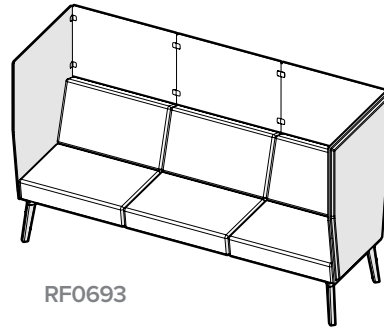

RF0611

RF0612

RF0613

BENCHES WITH BACKREST

RF0611	1 seat bench with backrest	\$1515	1583	1719	1855	1991	2127	2262	2398	2534	2670
RF0612	2 seat bench with backrest	\$2696	2832	3104	3375	3647	3919	4190	4462	4734	5006
RF0613	3 seat bench with backrest	\$3877	4081	4488	4896	5303	5711	6118	6526	6934	7341
RF0614	1 seat bench with backrest and 14" wide integrated side table	\$2715	2804	2981	3159	3337	3514	3692	3870	4047	4225

Reefs

RF0691

RF0692

RF0693

Model #	Description	A/COM	B	C/COL	D	E	F	G	H	I	J/LTH
SOFAS WITH PRIVACY SCREENS											
RF0691	1 seat lounge chair with privacy screens	\$3835	3903	4039	4175	4311	4446	4582	4718	4854	4990
RF0692	2 seat sofa with privacy screens	\$5789	5925	6197	6469	6740	7012	7284	7555	7827	8099
RF0693	3 seat sofa with privacy screens	\$7743	7947	8355	8762	9170	9577	9985	10393	10800	11208
RFarmcsh239	Loose arm cushion	\$320	333	359	385	411	438	464	490	516	542

RF0694

INDIVIDUAL WORK SOFA WITH PRIVACY SCREENS

RF0694	Individual work sofa with 14" wide integrated side table & privacy screens	\$5421	5510	5688	5866	6043	6221	6399	6576	6574	6931
--------	--	--------	------	------	------	------	------	------	------	------	------