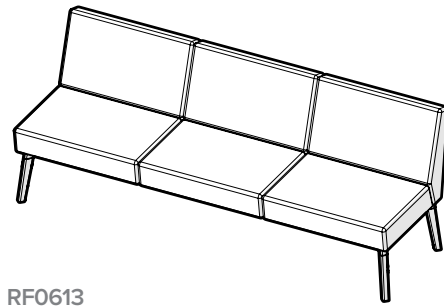

Reefs

RF0601

RF0602

RF0603

Model #	Description	A/COM	B	C/COL	D	E	F	G	H	I	J/LTH
BENCHES											
RF0601	1 seat bench	\$1003	1037	1105	1173	1241	1309	1377	1445	1513	1581
RF0602	2 seat bench	\$1672	1740	1876	2012	2147	2283	2419	2555	2691	2827
RF0603	3 seat bench	\$2341	2443	2646	2850	3054	3258	3462	3665	3869	4073
RF0604	1 seat bench with 14" wide integrated side table	\$2203	2258	2367	2477	2587	2697	2806	2916	3026	3136
RFBACK1	add-on price for single backrest	\$512	546	614	682	750	818	886	954	1021	1089

RF0611

RF0612

RF0613

BENCHES WITH BACKREST

RF0611	1 seat bench with backrest	\$1515	1583	1719	1855	1991	2127	2262	2398	2534	2670
RF0612	2 seat bench with backrest	\$2696	2832	3104	3375	3647	3919	4190	4462	4734	5006
RF0613	3 seat bench with backrest	\$3877	4081	4488	4896	5303	5711	6118	6526	6934	7341
RF0614	1 seat bench with backrest and 14" wide integrated side table	\$2715	2804	2981	3159	3337	3514	3692	3870	4047	4225

\$21

COM/COL	COM	COL	DIMENSIONS (IN INCHES)			
	Yd.	Sq. Ft.	Width	Seat Depth	Overall Depth	Height from Floor
1 seat bench	1.50	27	28	26	26	17.5
2 seat bench	3.00	54	56	26	26	17.5
3 seat bench	4.50	81	84	26	26	17.5
1 seat bench with backrest	3.00	54	28	19.5	28.5	32.5
2 seat bench with backrest	6.00	108	56	19.5	28.5	32.5
3 seat bench with backrest	9.00	162	84	19.5	28.5	32.5
1 seat lounge chair with arms	4.50	81	36	19.5	28.5	32.5
2 seat sofa with arms	7.50	135	64	19.5	28.5	32.5
3 seat sofa with arms	10.50	189	92	19.5	28.5	32.5
1 seat lounge chair with privacy screens	3.00	54	31	19.5	29.5	52
2 seat sofa with privacy screens	6.00	108	59	19.5	29.5	52
3 seat sofa with privacy screens	9.00	162	87	19.5	29.5	52
Individual work sofa with privacy screens	4.50	81	45	19.5	29.5	52