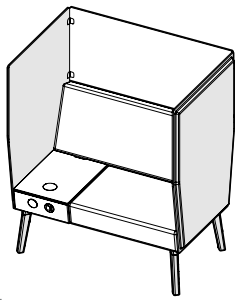

Reefs

RF0691

RF0692

RF0693

Model #	Description	A/COM	B	C/COL	D	E	F	G	H	I	J/LTH
SOFAS WITH PRIVACY SCREENS											
RF0691	1 seat lounge chair with privacy screens	\$3835	3903	4039	4175	4311	4446	4582	4718	4854	4990
RF0692	2 seat sofa with privacy screens	\$5789	5925	6197	6469	6740	7012	7284	7555	7827	8099
RF0693	3 seat sofa with privacy screens	\$7743	7947	8355	8762	9170	9577	9985	10393	10800	11208
RFarmcsh239	Loose arm cushion	\$320	333	359	385	411	438	464	490	516	542

RF0694

INDIVIDUAL WORK SOFA WITH PRIVACY SCREENS

RF0694	Individual work sofa with 14" wide integrated side table & privacy screens	\$5421	5510	5688	5866	6043	6221	6399	6576	6574	6931
--------	--	--------	------	------	------	------	------	------	------	------	------