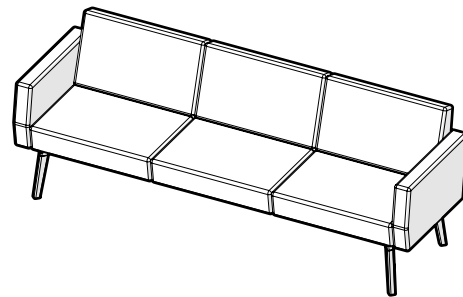

Reefs

RF0601

RF0602

RF0603

Model #	Description	A/COM	B	C/COL	D	E	F	G	H	I	J/LTH
BENCHES											
RF0601	1 seat bench	\$1003	1037	1105	1173	1241	1309	1377	1445	1513	1581
RF0602	2 seat bench	\$1672	1740	1876	2012	2147	2283	2419	2555	2691	2827
RF0603	3 seat bench	\$2341	2443	2646	2850	3054	3258	3462	3665	3869	4073
RF0604	1 seat bench with 14" wide integrated side table	\$2203	2258	2367	2477	2587	2697	2806	2916	3026	3136
RFBACK1	add-on price for single backrest	\$512	546	614	682	750	818	886	954	1021	1089

RF0611

RF0612

RF0613

BENCHES WITH BACKREST

RF0611	1 seat bench with backrest	\$1515	1583	1719	1855	1991	2127	2262	2398	2534	2670
RF0612	2 seat bench with backrest	\$2696	2832	3104	3375	3647	3919	4190	4462	4734	5006
RF0613	3 seat bench with backrest	\$3877	4081	4488	4896	5303	5711	6118	6526	6934	7341
RF0614	1 seat bench with backrest and 14" wide integrated side table	\$2715	2804	2981	3159	3337	3514	3692	3870	4047	4225

RF0641

RF0642

RF0643

SOFAS WITH ARMRESTS

RF0641	1 seat lounge chair with arms	\$2305	2399	2587	2776	2964	3152	3340	3528	3716	3904
RF0642	2 seat sofa with arms	\$3486	3648	3972	4296	4620	4620	5268	5592	5916	6240
RF0643	3 seat sofa with arms	\$4667	4897	5357	5816	6276	6736	7196	7656	8115	8575