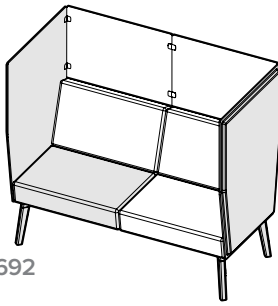

Reefs

RF0601

RF0602

RF0603

Model #	Description	A/COM	B	C/COL	D	E	F	G	H	I	J/LTH
BENCHES											
RF0601	1 seat bench	\$1003	1037	1105	1173	1241	1309	1377	1445	1513	1581
RF0602	2 seat bench	\$1672	1740	1876	2012	2147	2283	2419	2555	2691	2827
RF0603	3 seat bench	\$2341	2443	2646	2850	3054	3258	3462	3665	3869	4073
RF0604	1 seat bench with 14" wide integrated side table	\$2203	2258	2367	2477	2587	2697	2806	2916	3026	3136
RFBACK1	add-on price for single backrest	\$512	546	614	682	750	818	886	954	1021	1089

RF0611

RF0612

RF0613

BENCHES WITH BACKREST

RF0611	1 seat bench with backrest	\$1515	1583	1719	1855	1991	2127	2262	2398	2534	2670
RF0612	2 seat bench with backrest	\$2696	2832	3104	3375	3647	3919	4190	4462	4734	5006
RF0613	3 seat bench with backrest	\$3877	4081	4488	4896	5303	5711	6118	6526	6934	7341
RF0614	1 seat bench with backrest and 14" wide integrated side table	\$2715	2804	2981	3159	3337	3514	3692	3870	4047	4225

RF0641

RF0642

RF0643

SOFAS WITH ARMRESTS

RF0641	1 seat lounge chair with arms	\$2305	2399	2587	2776	2964	3152	3340	3528	3716	3904
RF0642	2 seat sofa with arms	\$3486	3648	3972	4296	4620	4620	5268	5592	5916	6240
RF0643	3 seat sofa with arms	\$4667	4897	5357	5816	6276	6736	7196	7656	8115	8575

Reefs

RF0691

RF0692

RF0693

Model #	Description	A/COM	B	C/COL	D	E	F	G	H	I	J/LTH
SOFAS WITH PRIVACY SCREENS											
RF0691	1 seat lounge chair with privacy screens	\$3835	3903	4039	4175	4311	4446	4582	4718	4854	4990
RF0692	2 seat sofa with privacy screens	\$5789	5925	6197	6469	6740	7012	7284	7555	7827	8099
RF0693	3 seat sofa with privacy screens	\$7743	7947	8355	8762	9170	9577	9985	10393	10800	11208
RFarmcsh239	Loose arm cushion	\$320	333	359	385	411	438	464	490	516	542