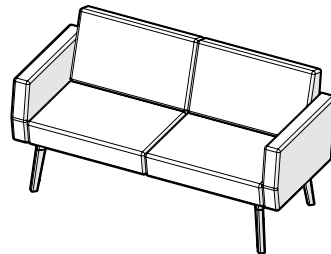

Reefs

RF0601

RF0602

RF0603

Model #	Description	A/COM	B	C/COL	D	E	F	G	H	I	J/LTH
BENCHES											
RF0601	1 seat bench	\$1003	1037	1105	1173	1241	1309	1377	1445	1513	1581
RF0602	2 seat bench	\$1672	1740	1876	2012	2147	2283	2419	2555	2691	2827
RF0603	3 seat bench	\$2341	2443	2646	2850	3054	3258	3462	3665	3869	4073
RF0604	1 seat bench with 14" wide integrated side table	\$2203	2258	2367	2477	2587	2697	2806	2916	3026	3136
RFBACK1	add-on price for single backrest	\$512	546	614	682	750	818	886	954	1021	1089

RF0611

RF0612

RF0613

BENCHES WITH BACKREST

RF0611	1 seat bench with backrest	\$1515	1583	1719	1855	1991	2127	2262	2398	2534	2670
RF0612	2 seat bench with backrest	\$2696	2832	3104	3375	3647	3919	4190	4462	4734	5006
RF0613	3 seat bench with backrest	\$3877	4081	4488	4896	5303	5711	6118	6526	6934	7341
RF0614	1 seat bench with backrest and 14" wide integrated side table	\$2715	2804	2981	3159	3337	3514	3692	3870	4047	4225

RF0641

RF0642

RF0643

SOFAS WITH ARMRESTS

RF0641	1 seat lounge chair with arms	\$2305	2399	2587	2776	2964	3152	3340	3528	3716	3904
RF0642	2 seat sofa with arms	\$3486	3648	3972	4296	4620	4620	5268	5592	5916	6240
RF0643	3 seat sofa with arms	\$4667	4897	5357	5816	6276	6736	7196	7656	8115	8575