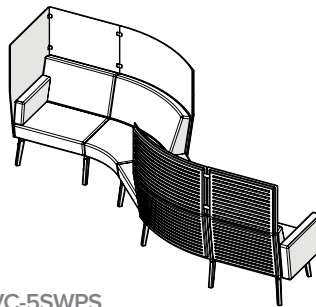

RFVAVC-5SWPS