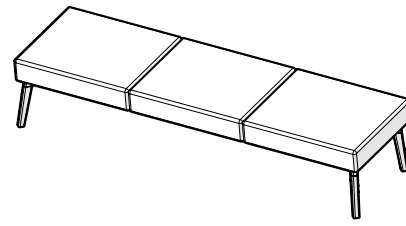

Reefs

RF0601

RF0602

RF0603

Model #	Description	A/COM	B	C/COL	D	E	F	G	H	I	J/LTH
BENCHES											
RF0601	1 seat bench	\$1003	1037	1105	1173	1241	1309	1377	1445	1513	1581
RF0602	2 seat bench	\$1672	1740	1876	2012	2147	2283	2419	2555	2691	2827
RF0603	3 seat bench	\$2341	2443	2646	2850	3054	3258	3462	3665	3869	4073
RF0604	1 seat bench with 14" wide integrated side table	\$2203	2258	2367	2477	2587	2697	2806	2916	3026	3136
RFBACK1	add-on price for single backrest	\$512	546	614	682	750	818	886	954	1021	1089

RF0611

RF0612

RF0613

BENCHES WITH BACKREST

RF0611	1 seat bench with backrest	\$1515	1583	1719	1855	1991	2127	2262	2398	2534	2670
RF0612	2 seat bench with backrest	\$2696	2832	3104	3375	3647	3919	4190	4462	4734	5006
RF0613	3 seat bench with backrest	\$3877	4081	4488	4896	5303	5711	6118	6526	6934	7341
RF0614	1 seat bench with backrest and 14" wide integrated side table	\$2715	2804	2981	3159	3337	3514	3692	3870	4047	4225

\$21

COM/COL	COM	COL	DIMENSIONS (IN INCHES)			
	Yd.	Sq. Ft.	Width	Seat Depth	Overall Depth	Height from Floor
1 seat bench	1.50	27	28	26	26	17.5
2 seat bench	3.00	54	56	26	26	17.5
3 seat bench	4.50	81	84	26	26	17.5
1 seat bench with backrest	3.00	54	28	19.5	28.5	32.5
2 seat bench with backrest	6.00	108	56	19.5	28.5	32.5
3 seat bench with backrest	9.00	162	84	19.5	28.5	32.5
1 seat lounge chair with arms	4.50	81	36	19.5	28.5	32.5
2 seat sofa with arms	7.50	135	64	19.5	28.5	32.5
3 seat sofa with arms	10.50	189	92	19.5	28.5	32.5
1 seat lounge chair with privacy screens	3.00	54	31	19.5	29.5	52
2 seat sofa with privacy screens	6.00	108	59	19.5	29.5	52
3 seat sofa with privacy screens	9.00	162	87	19.5	29.5	52
Individual work sofa with privacy screens	4.50	81	45	19.5	29.5	52