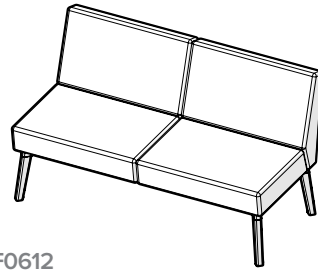

Reefs

RF0601

RF0602

RF0603

Model #	Description	A/COM	B	C/COL	D	E	F	G	H	I	J/LTH
BENCHES											
RF0601	1 seat bench	\$1003	1037	1105	1173	1241	1309	1377	1445	1513	1581
RF0602	2 seat bench	\$1672	1740	1876	2012	2147	2283	2419	2555	2691	2827
RF0603	3 seat bench	\$2341	2443	2646	2850	3054	3258	3462	3665	3869	4073
RF0604	1 seat bench with 14" wide integrated side table	\$2203	2258	2367	2477	2587	2697	2806	2916	3026	3136
RFBACK1	add-on price for single backrest	\$512	546	614	682	750	818	886	954	1021	1089

RF0611

RF0612

RF0613

BENCHES WITH BACKREST

RF0611	1 seat bench with backrest	\$1515	1583	1719	1855	1991	2127	2262	2398	2534	2670
RF0612	2 seat bench with backrest	\$2696	2832	3104	3375	3647	3919	4190	4462	4734	5006
RF0613	3 seat bench with backrest	\$3877	4081	4488	4896	5303	5711	6118	6526	6934	7341
RF0614	1 seat bench with backrest and 14" wide integrated side table	\$2715	2804	2981	3159	3337	3514	3692	3870	4047	4225

\$21

COM/COL	COM	COL	DIMENSIONS (IN INCHES)			
	Yd.	Sq. Ft.	Width	Seat Depth	Overall Depth	Height from Floor
1 seat bench	1.50	27	28	26	26	17.5
2 seat bench	3.00	54	56	26	26	17.5
3 seat bench	4.50	81	84	26	26	17.5
1 seat bench with backrest	3.00	54	28	19.5	28.5	32.5
2 seat bench with backrest	6.00	108	56	19.5	28.5	32.5
3 seat bench with backrest	9.00	162	84	19.5	28.5	32.5
1 seat lounge chair with arms	4.50	81	36	19.5	28.5	32.5
2 seat sofa with arms	7.50	135	64	19.5	28.5	32.5
3 seat sofa with arms	10.50	189	92	19.5	28.5	32.5
1 seat lounge chair with privacy screens	3.00	54	31	19.5	29.5	52
2 seat sofa with privacy screens	6.00	108	59	19.5	29.5	52
3 seat sofa with privacy screens	9.00	162	87	19.5	29.5	52
Individual work sofa with privacy screens	4.50	81	45	19.5	29.5	52