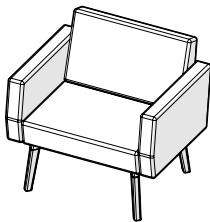

Reefs

RF0601

RF0602

RF0603

Model #	Description	A/COM	B	C/COL	D	E	F	G	H	I	J/LTH
BENCHES											
RF0601	1 seat bench	\$1003	1037	1105	1173	1241	1309	1377	1445	1513	1581
RF0602	2 seat bench	\$1672	1740	1876	2012	2147	2283	2419	2555	2691	2827
RF0603	3 seat bench	\$2341	2443	2646	2850	3054	3258	3462	3665	3869	4073
RF0604	1 seat bench with 14" wide integrated side table	\$2203	2258	2367	2477	2587	2697	2806	2916	3026	3136
RFBACK1	add-on price for single backrest	\$512	546	614	682	750	818	886	954	1021	1089

RF0611

RF0612

RF0613

BENCHES WITH BACKREST

RF0611	1 seat bench with backrest	\$1515	1583	1719	1855	1991	2127	2262	2398	2534	2670
RF0612	2 seat bench with backrest	\$2696	2832	3104	3375	3647	3919	4190	4462	4734	5006
RF0613	3 seat bench with backrest	\$3877	4081	4488	4896	5303	5711	6118	6526	6934	7341
RF0614	1 seat bench with backrest and 14" wide integrated side table	\$2715	2804	2981	3159	3337	3514	3692	3870	4047	4225

RF0641

RF0642

RF0643

SOFAS WITH ARMRESTS

RF0641	1 seat lounge chair with arms	\$2305	2399	2587	2776	2964	3152	3340	3528	3716	3904
RF0642	2 seat sofa with arms	\$3486	3648	3972	4296	4620	4620	5268	5592	5916	6240
RF0643	3 seat sofa with arms	\$4667	4897	5357	5816	6276	6736	7196	7656	8115	8575