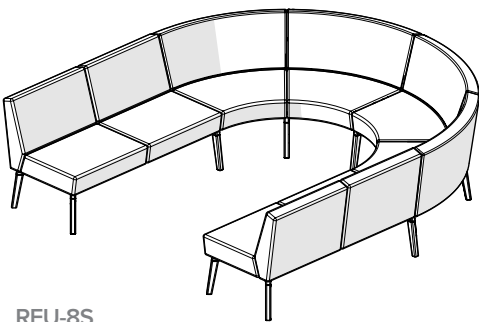

Reefs

RFU-8S

Model #	Description	A/COM
CONNECT CONFIGURATIONS		
RFFTFL-4S	FACE TO FACE LOUNGE, two 2-seat sofas with arms. (not shown)	$6972
RFWAVE-8SWPS	WAVE, 8 seats with privacy screens	$14364
RFSNAIL-8SWPS	SNAIL, 8 seats with privacy screens	$17446
RFU-8S	U SHAPE, 8 seats	$12283
RFVAVC-5SWPS	VIS-A-VIS, 5 seats with privacy screens	$12594
RFVAVC-8SWPS	VIS-A-VIS, 8 seats with privacy screens	$16398
RFHM-4S	HALF MOON, 4 seats	$6542
RFFCO-8S	FULL CIRCLE OUTWARDS, 8 seats	$12765
RFTQCI-6SWPS	3/4 CIRCLE INWARDS, 6 seat huddle with privacy screens	$17697