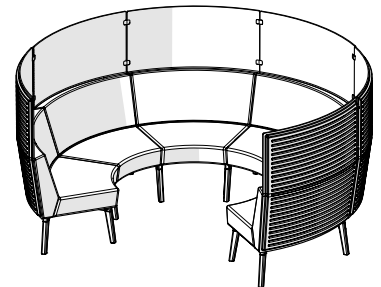

Privacy screens

Polyester fiber fleece over 100% recycled paperboard composite; total height 52" from floor

Feet

Black aluminum

Glides

Nylon glides for carpet surface

Note: This price list includes a small selection of the Reefs configurations that are available. Reefs modules can be easily configured in various combinations of straight and curved benches with or without backrests, screens or tables. Please view our CET extension or contact the Design Services team at 800-631-1186 to learn more.

\$21

COM/COL	COM	COL	DIMENSIONS (IN INCHES)			
	Yd.	Sq. Ft.	Width	Seat Depth	Overall Depth	Height from Floor
1 seat bench	1.50	27	28	26	26	17.5
2 seat bench	3.00	54	56	26	26	17.5
3 seat bench	4.50	81	84	26	26	17.5
1 seat bench with backrest	3.00	54	28	19.5	28.5	32.5
2 seat bench with backrest	6.00	108	56	19.5	28.5	32.5
3 seat bench with backrest	9.00	162	84	19.5	28.5	32.5
1 seat lounge chair with arms	4.50	81	36	19.5	28.5	32.5
2 seat sofa with arms	7.50	135	64	19.5	28.5	32.5
3 seat sofa with arms	10.50	189	92	19.5	28.5	32.5
1 seat lounge chair with privacy screens	3.00	54	31	19.5	29.5	52
2 seat sofa with privacy screens	6.00	108	59	19.5	29.5	52
3 seat sofa with privacy screens	9.00	162	87	19.5	29.5	52
Individual work sofa with privacy screens	4.50	81	45	19.5	29.5	52

RFTQCI-6SWPS

Model #	Description	A/COM
CONNECT CONFIGURATIONS		
RFFTFL-4S	FACE TO FACE LOUNGE, two 2-seat sofas with arms. (not shown)	\$6972
RFWAVE-8SWPS	WAVE, 8 seats with privacy screens	\$14364
RFSNAIL-8SWPS	SNAIL, 8 seats with privacy screens	\$17446
RFU-8S	U SHAPE, 8 seats	\$12283
RFVAVC-5SWPS	VIS-A-VIS, 5 seats with privacy screens	\$12594
RFVAVC-8SWPS	VIS-A-VIS, 8 seats with privacy screens	\$16398
RFHM-4S	HALF MOON, 4 seats	\$6542
RFFCO-8S	FULL CIRCLE OUTWARDS, 8 seats	\$12765
RFTQCI-6SWPS	3/4 CIRCLE INWARDS, 6 seat huddle with privacy screens	\$17697