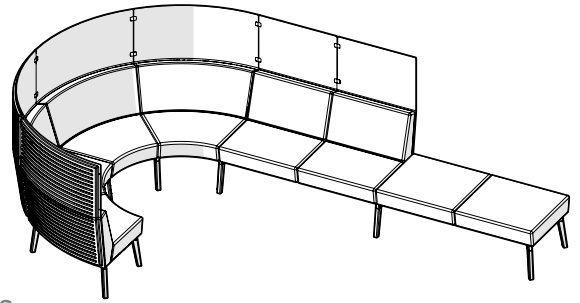

RFSNAIL-8SWPS