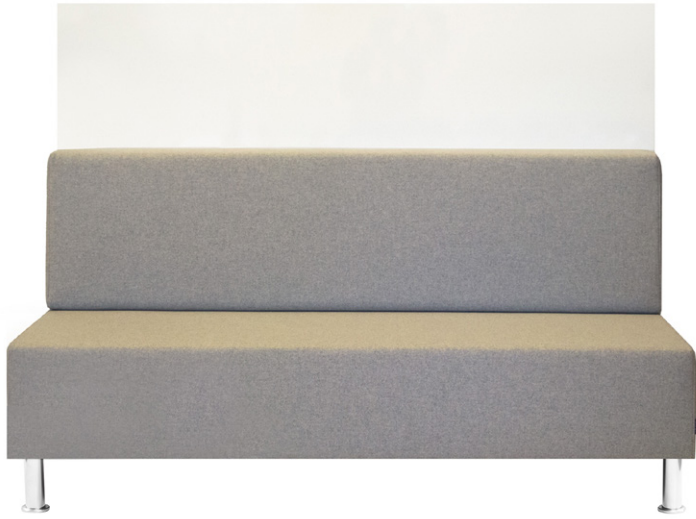

HiLine

HL6518/48/53/LWF

HiLine is an unpretentious lounge furnishing that brings functional design together with privacy to create a dynamic space for people to connect. This seating line is available as a Bench, Bench with Backrest, or Bench with Backrest and Privacy Wall. Whichever model fits your particular needs, rest assured it will deliver a pleasant and agreeable place to meet through an inner spring seat cushion that provides superior comfort not easily found in today's commercial seating products.

DESIGN: Dauphin Design Team

HL6518/48

HL6518/48/53

HiLine

Benches

HL6500/48 Shown For Reference

HL6500/48	48" Wide Bench
Seat:	17"H
Overall:	48"W x 30"D x 17"H
HL6500/72	72" Wide Bench
Seat:	17"H
Overall:	72"W x 30"D x 17"H

Sofas

HL6518/48 Shown for Reference

HL6518/48	48" Wide Sofa
Seat:	17"H
Backrest:	35"H From Floor
Overall:	48"W x 30"D x 35"H
HL6518/72	72" Wide Sofa
Seat:	17"H
Backrest:	35"H From Floor
Overall:	72"W x 30"D x 35"H
HL6518C/30	Corner Sofa
Seat:	17"H
Backrest:	35"H From Floor
Overall:	30"W x 30"D x 35"H

HL6518C/30/53	Corner Sofa with 53" Walls
Seat:	17" H
Backrest:	53"H From Floor
Overall:	31"W x 31"D x 53"H

Standard

Description

Construction	CARB Compliant Plywood Construction
Legs	Polished Metal

Options