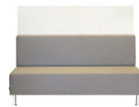

Sofas

HL6518/48 Shown for Reference

HL6518/48	48" Wide Sofa
Seat:	17"H
Backrest:	35"H From Floor
Overall:	48"W x 30"D x 35"H
HL6518/72	72" Wide Sofa
Seat:	17"H
Backrest:	35"H From Floor
Overall:	72"W x 30"D x 35"H
HL6518C/30	Corner Sofa
Seat:	17"H
Backrest:	35"H From Floor
Overall:	30"W x 30"D x 35"H

Sofa with Walls

HL6518/48/53LWF Shown For Reference

HL6518/48/53	48" Wide Units with 53" High Walls
HL6718/48/53L	Sofa with Back Wall
HL6718/48/53R	Sofa with Back Wall & Left Wall
HL6718/48/53	Sofa with Back Wall & Right Wall
HL6518/48/53LWF	Sofa with Back Wall & 2 Side Walls
	Sofa with Markerboard Back Wall
Seat:	17" H
Backrest:	35"H From Floor
Overall:	48"W x 31"D x 53"H

HL6518C/30/53	Corner Sofa with 53" Walls
Seat:	17" H
Backrest:	53"H From Floor
Overall:	31"W x 31"D x 53"H

Standard

Description

Construction	CARB Compliant Plywood Construction
Legs	Polished Metal

Options