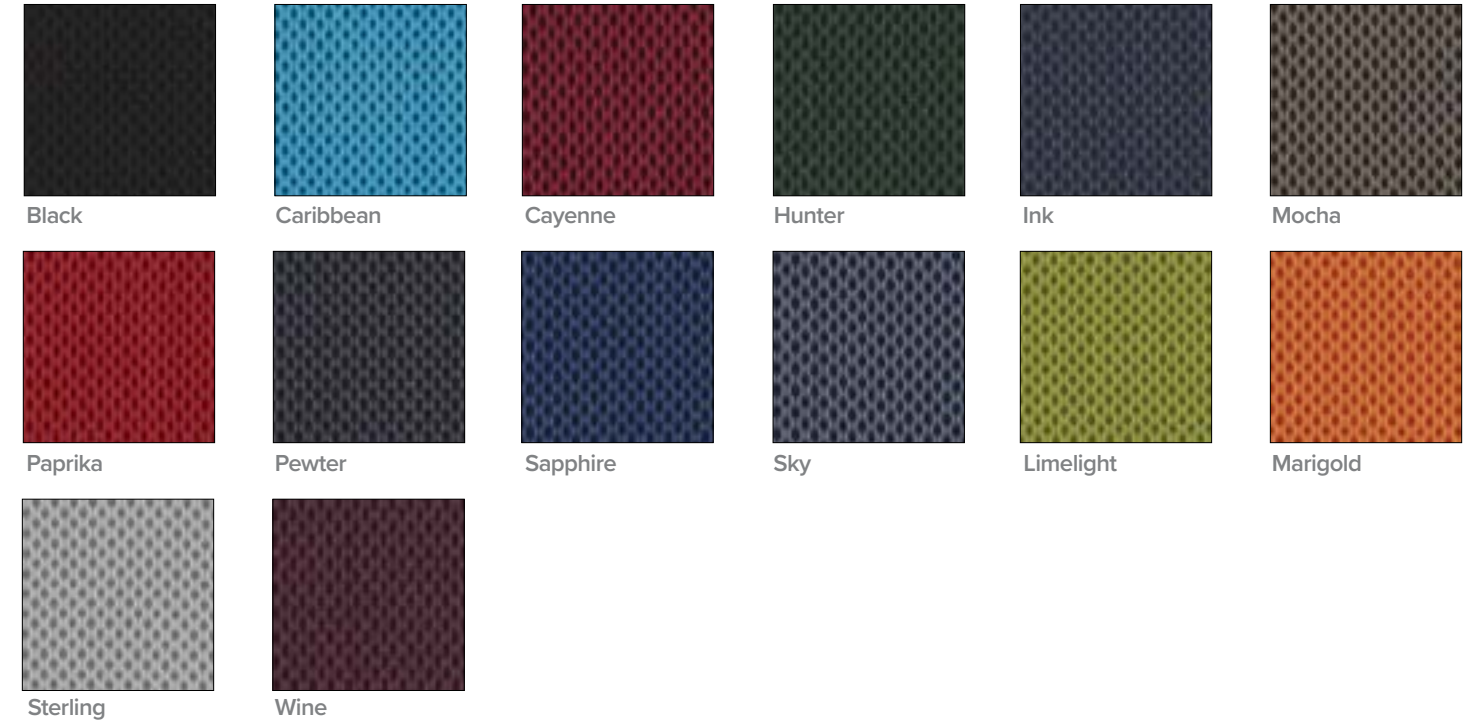

Finishes - Side Chairs

EDDY POLY FINISHES

CEMPA POLY & WOOD FINISHES

LITTLE PERILLO XS POLY FINISHES

Finishes - Mesh

SOFT KNIT SPACER MESH WITH FOAM BACKING

ATTIMO MESH

AIKO MESH

Finishes - Other

BOBO & LITTLE PERILLO ZIPPER OPTIONS

Black

Blue

Yellow

Red

Beige

White

FOR ALETA WOOD FEET

Natural Maple

Dark Walnut/Java

Light Mahogany/
Brandy

Dark Mahogany/
Cabernet

Oak

Walnut

CEMPA & AXIUM