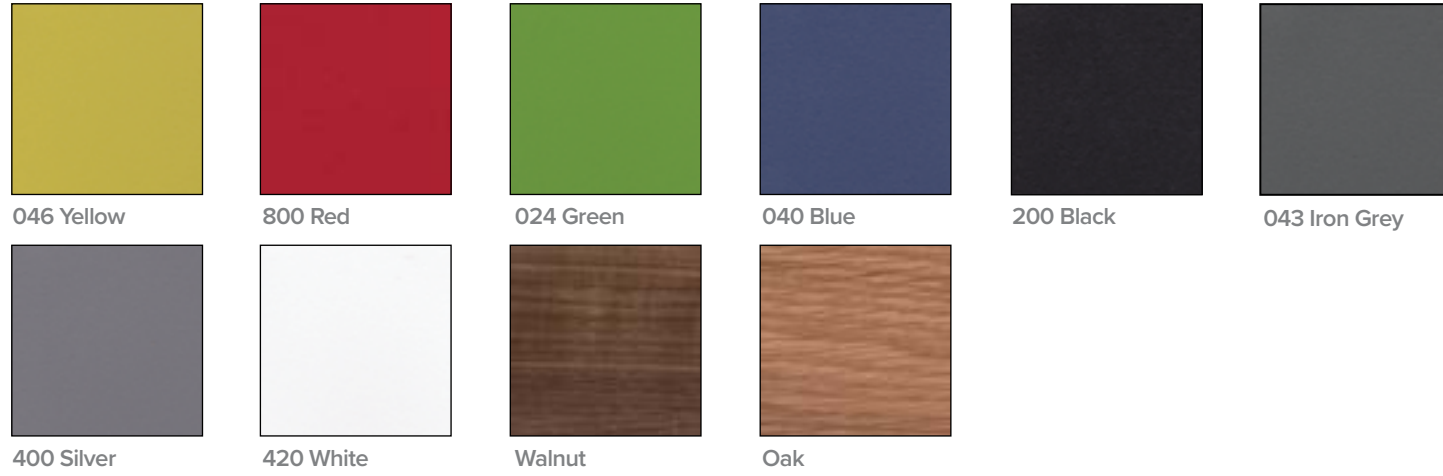

Finishes - Side Chairs

EDDY POLY FINISHES

CEMPA POLY & WOOD FINISHES

LITTLE PERILLO XS POLY FINISHES

Finishes - Mesh

SOFT KNIT SPACER MESH WITH FOAM BACKING

ATTIMO MESH

AIKO MESH

Finishes - Other

BOBO & LITTLE PERILLO ZIPPER OPTIONS

Black

Blue

Yellow

Red

Beige

White