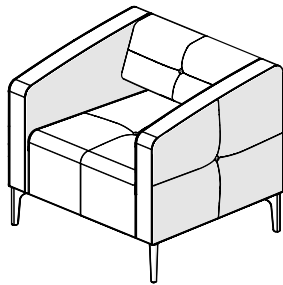

Destino

DE082

DE088

DE089

Model #	Description	A/ COM	B	C/COL	D	E	F	G	H	I	J/LTH
DE082	Single seat lounge chair	\$2277	2375	2572	2769	2966	3163	3360	3557	3754	3951
DE088	Loveseat	\$3599	3751	4055	4359	4663	4967	5271	5575	5879	6183
DE089	Sofa	\$4861	5034	5380	5726	6072	6418	6764	7110	7456	7802

STANDARD SPECIFICATIONS

Construction

Full panel box construction using CARB compliant plywood.

Upholstery

Single color upholstery with option for buttons in different upholstery - see optionals specifications