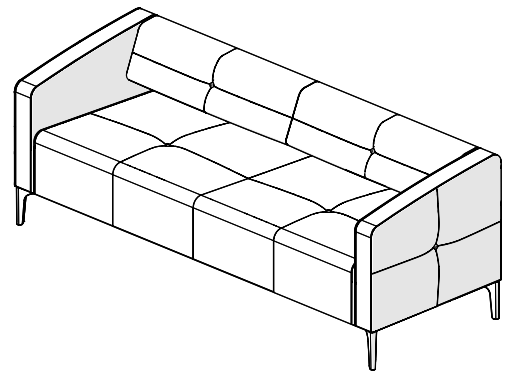

Destino

DE082

DE088

DE089

Model #	Description	A/ COM	B	C/COL	D	E	F	G	H	I	J/LTH
DE082	Single seat lounge chair	\$2277	2375	2572	2769	2966	3163	3360	3557	3754	3951
DE088	Loveseat	\$3599	3751	4055	4359	4663	4967	5271	5575	5879	6183
DE089	Sofa	\$4861	5034	5380	5726	6072	6418	6764	7110	7456	7802

STANDARD SPECIFICATIONS

Construction

Full panel box construction using CARB compliant plywood.

Upholstery

Single color upholstery with option for buttons in different upholstery - see optionals specifications