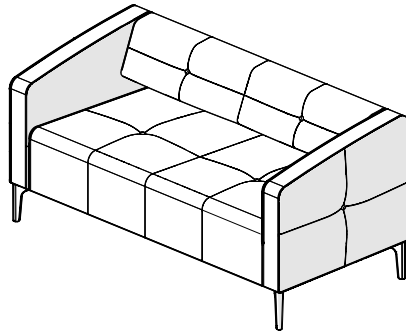

Destino

DE082

DE088

DE089

Model #	Description	A/ COM	B	C/COL	D	E	F	G	H	I	J/LTH
DE082	Single seat lounge chair	\$2277	2375	2572	2769	2966	3163	3360	3557	3754	3951
DE088	Loveseat	\$3599	3751	4055	4359	4663	4967	5271	5575	5879	6183
DE089	Sofa	\$4861	5034	5380	5726	6072	6418	6764	7110	7456	7802

STANDARD SPECIFICATIONS

Construction

Full panel box construction using CARB compliant plywood.

Upholstery

Single color upholstery with option for buttons in different upholstery - see optionals specifications