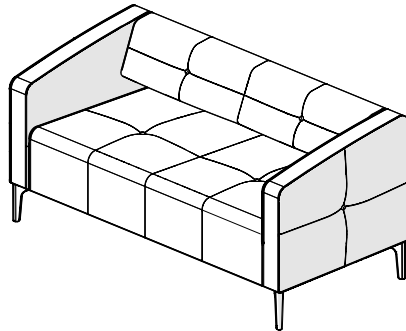

Destino

DE082

DE088

DE089

Model #	Description	A/ COM	B	C/COL	D	E	F	G	H	I	J/LTH
DE082	Single seat lounge chair	\$2277	2375	2572	2769	2966	3163	3360	3557	3754	3951
DE088	Loveseat	\$3599	3751	4055	4359	4663	4967	5271	5575	5879	6183
DE089	Sofa	\$4861	5034	5380	5726	6072	6418	6764	7110	7456	7802

STANDARD SPECIFICATIONS

Construction

Full panel box construction using CARB compliant plywood.

Upholstery

Single color upholstery with option for buttons in different upholstery - see optionals specifications