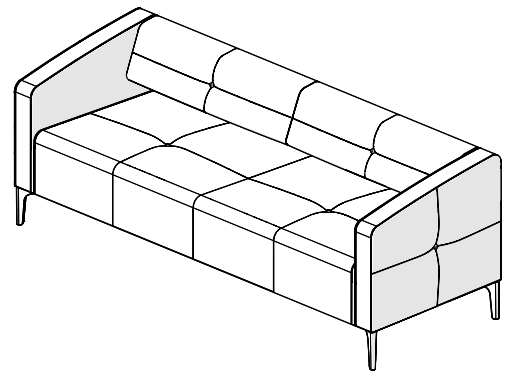

Destino

DE082

DE088

DE089

Model #	Description	A/ COM	B	C/COL	D	E	F	G	H	I	J/LTH
DE082	Single seat lounge chair	\$2277	2375	2572	2769	2966	3163	3360	3557	3754	3951
DE088	Loveseat	\$3599	3751	4055	4359	4663	4967	5271	5575	5879	6183
DE089	Sofa	\$4861	5034	5380	5726	6072	6418	6764	7110	7456	7802

STANDARD SPECIFICATIONS

Construction

Full panel box construction using CARB compliant plywood.

Upholstery

Single color upholstery with option for buttons in different upholstery - see optionals specifications