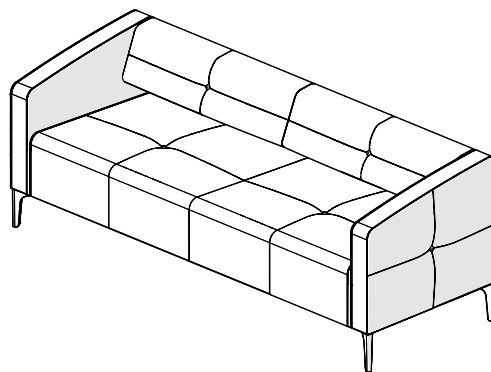

Destino

DE082

DE088

DE089

Model #	Description	A/ COM	B	C/COL	D	E	F	G	H	I	J/LTH
DE082	Single seat lounge chair	\$2277	2375	2572	2769	2966	3163	3360	3557	3754	3951
DE088	Loveseat	\$3599	3751	4055	4359	4663	4967	5271	5575	5879	6183
DE089	Sofa	\$4861	5034	5380	5726	6072	6418	6764	7110	7456	7802

STANDARD SPECIFICATIONS

Construction

Full panel box construction using CARB compliant plywood.

Upholstery

Single color upholstery with option for buttons in different upholstery - see optionals specifications