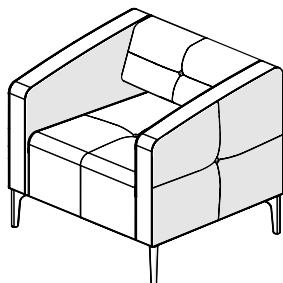

Destino

DE082

DE088

DE089

Model #	Description	A/ COM	B	C/COL	D	E	F	G	H	I	J/LTH
DE082	Single seat lounge chair	\$2277	2375	2572	2769	2966	3163	3360	3557	3754	3951
DE088	Loveseat	\$3599	3751	4055	4359	4663	4967	5271	5575	5879	6183
DE089	Sofa	\$4861	5034	5380	5726	6072	6418	6764	7110	7456	7802

STANDARD SPECIFICATIONS

Construction

Full panel box construction using CARB compliant plywood.

Upholstery

Single color upholstery with option for buttons in different upholstery - see optionals specifications