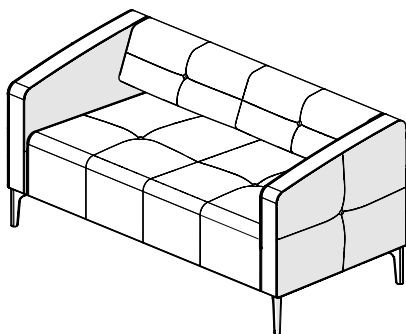

Destino

DE082

DE088

DE089

Model #	Description	A/ COM	B	C/COL	D	E	F	G	H	I	J/LTH
DE082	Single seat lounge chair	\$2277	2375	2572	2769	2966	3163	3360	3557	3754	3951
DE088	Loveseat	\$3599	3751	4055	4359	4663	4967	5271	5575	5879	6183
DE089	Sofa	\$4861	5034	5380	5726	6072	6418	6764	7110	7456	7802

STANDARD SPECIFICATIONS

Construction

Full panel box construction using CARB compliant plywood.

Upholstery

Single color upholstery with option for buttons in different upholstery - see optionals specifications