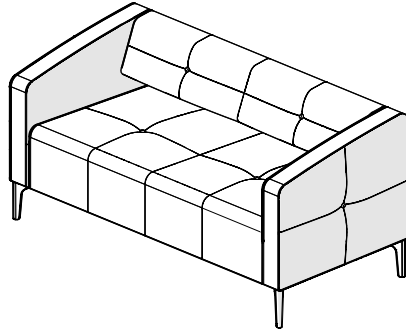

Destino

DE082

DE088

DE089

Model #	Description	A/ COM	B	C/COL	D	E	F	G	H	I	J/LTH
DE082	Single seat lounge chair	\$2277	2375	2572	2769	2966	3163	3360	3557	3754	3951
DE088	Loveseat	\$3599	3751	4055	4359	4663	4967	5271	5575	5879	6183
DE089	Sofa	\$4861	5034	5380	5726	6072	6418	6764	7110	7456	7802

STANDARD SPECIFICATIONS

Construction

Full panel box construction using CARB compliant plywood.

Upholstery

Single color upholstery with option for buttons in different upholstery - see optionals specifications