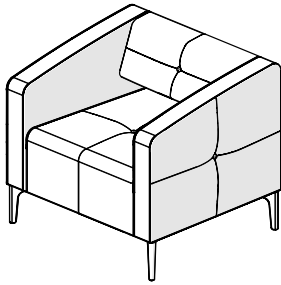

Destino

DE082

DE088

DE089

Model #	Description	A/ COM	B	C/COL	D	E	F	G	H	I	J/LTH
DE082	Single seat lounge chair	\$2277	2375	2572	2769	2966	3163	3360	3557	3754	3951
DE088	Loveseat	\$3599	3751	4055	4359	4663	4967	5271	5575	5879	6183
DE089	Sofa	\$4861	5034	5380	5726	6072	6418	6764	7110	7456	7802

STANDARD SPECIFICATIONS

Construction

Full panel box construction using CARB compliant plywood.

Upholstery

Single color upholstery with option for buttons in different upholstery - see optionals specifications