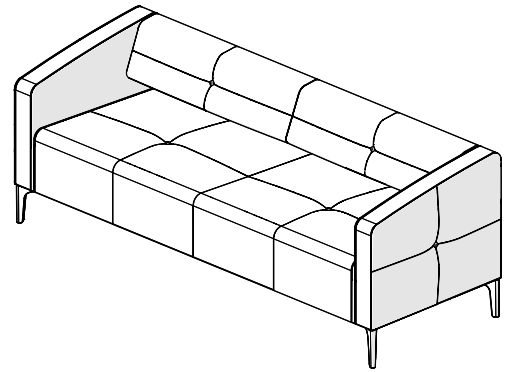

Destino

DE082

DE088

DE089

Model #	Description	A/ COM	B	C/COL	D	E	F	G	H	I	J/LTH
DE082	Single seat lounge chair	\$2277	2375	2572	2769	2966	3163	3360	3557	3754	3951
DE088	Loveseat	\$3599	3751	4055	4359	4663	4967	5271	5575	5879	6183
DE089	Sofa	\$4861	5034	5380	5726	6072	6418	6764	7110	7456	7802

STANDARD SPECIFICATIONS

Construction

Full panel box construction using CARB compliant plywood.

Upholstery

Single color upholstery with option for buttons in different upholstery - see optionals specifications