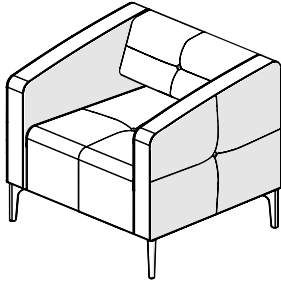

Destino

DE082

DE088

DE089

Model #	Description	A/ COM	B	C/COL	D	E	F	G	H	I	J/LTH
DE082	Single seat lounge chair	\$2277	2375	2572	2769	2966	3163	3360	3557	3754	3951
DE088	Loveseat	\$3599	3751	4055	4359	4663	4967	5271	5575	5879	6183
DE089	Sofa	\$4861	5034	5380	5726	6072	6418	6764	7110	7456	7802

STANDARD SPECIFICATIONS

Construction

Full panel box construction using CARB compliant plywood.

Upholstery

Single color upholstery with option for buttons in different upholstery - see optionals specifications