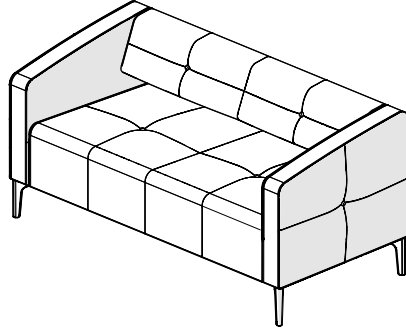

Destino

DE082

DE088

DE089

Model #	Description	A/ COM	B	C/COL	D	E	F	G	H	I	J/LTH
DE082	Single seat lounge chair	\$2277	2375	2572	2769	2966	3163	3360	3557	3754	3951
DE088	Loveseat	\$3599	3751	4055	4359	4663	4967	5271	5575	5879	6183
DE089	Sofa	\$4861	5034	5380	5726	6072	6418	6764	7110	7456	7802

STANDARD SPECIFICATIONS

Construction

Full panel box construction using CARB compliant plywood.

Upholstery

Single color upholstery with option for buttons in different upholstery - see optionals specifications