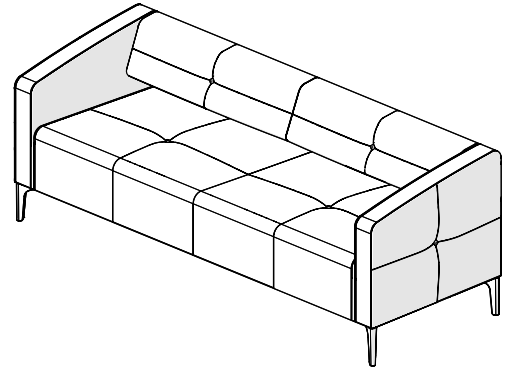

Destino

DE082

DE088

DE089

Model #	Description	A/ COM	B	C/COL	D	E	F	G	H	I	J/LTH
DE082	Single seat lounge chair	\$2277	2375	2572	2769	2966	3163	3360	3557	3754	3951
DE088	Loveseat	\$3599	3751	4055	4359	4663	4967	5271	5575	5879	6183
DE089	Sofa	\$4861	5034	5380	5726	6072	6418	6764	7110	7456	7802

STANDARD SPECIFICATIONS

Construction

Full panel box construction using CARB compliant plywood.

Upholstery

Single color upholstery with option for buttons in different upholstery - see optionals specifications