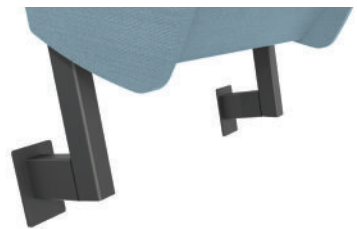

Riser and pedestal mounts