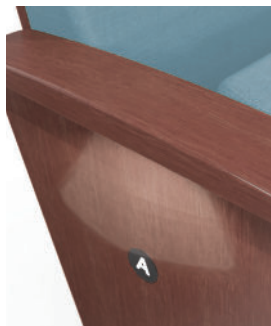

Curved arm cap available in wood or poly

Aisle End Panels and Intermediate Standards

Aisle panels can be full or partial length and finished in wood, upholstery or laminate.

Intermediate standards can be open or enclosed in wood, laminate or upholstery.

Additional Options

Five sizes of anti-panic tablet arms for heavy duty and standard use

Power and data supply systems

Riser and pedestal mounts

Aisle lights

ADA and removable chair options

-  Row lettering
-  Seat numbering
-  Donor plates