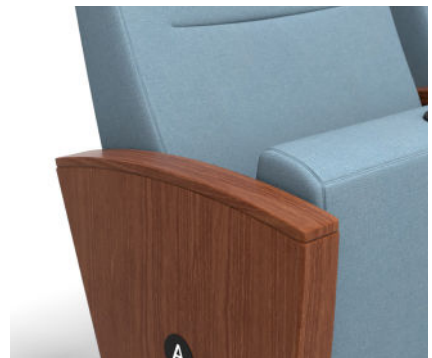

Contento

● Heavy Duty Anti-Panic Tablet Arm

Available in 5 sizes, the heavy-duty anti-panic tablet arm automatically flips up and stores when the user gets up. Built for the toughest environments.

● Long Lasting Comfort

● Flexible Install System

Unique telescopic seating system allows chairs to be installed in curves or spaced to ensure perfect fit and alignment in the field.

Contento Options

Seat Finishes

Outer backs and seat undersides can be finished in wood or laminate, durable black urethane or upholstered in fabric. Back heights: 35", 40" and 42" seat widths: 19.5" – 24" back pitch: 14°, 17° and 19°.

Curved Installation

Unique telescopic seat system ensures aisles are even and allows chairs to be installed in a tight radius.

Arm Caps

Flat arm cap available in wood or poly

Crowned arm cap available in wood only

Curved arm cap available in wood or poly

Aisle End Panels and Intermediate Standards

Aisle panels can be full or partial length and finished in wood, upholstery or laminate.

Intermediate standards can be open or enclosed in wood, laminate or upholstery.