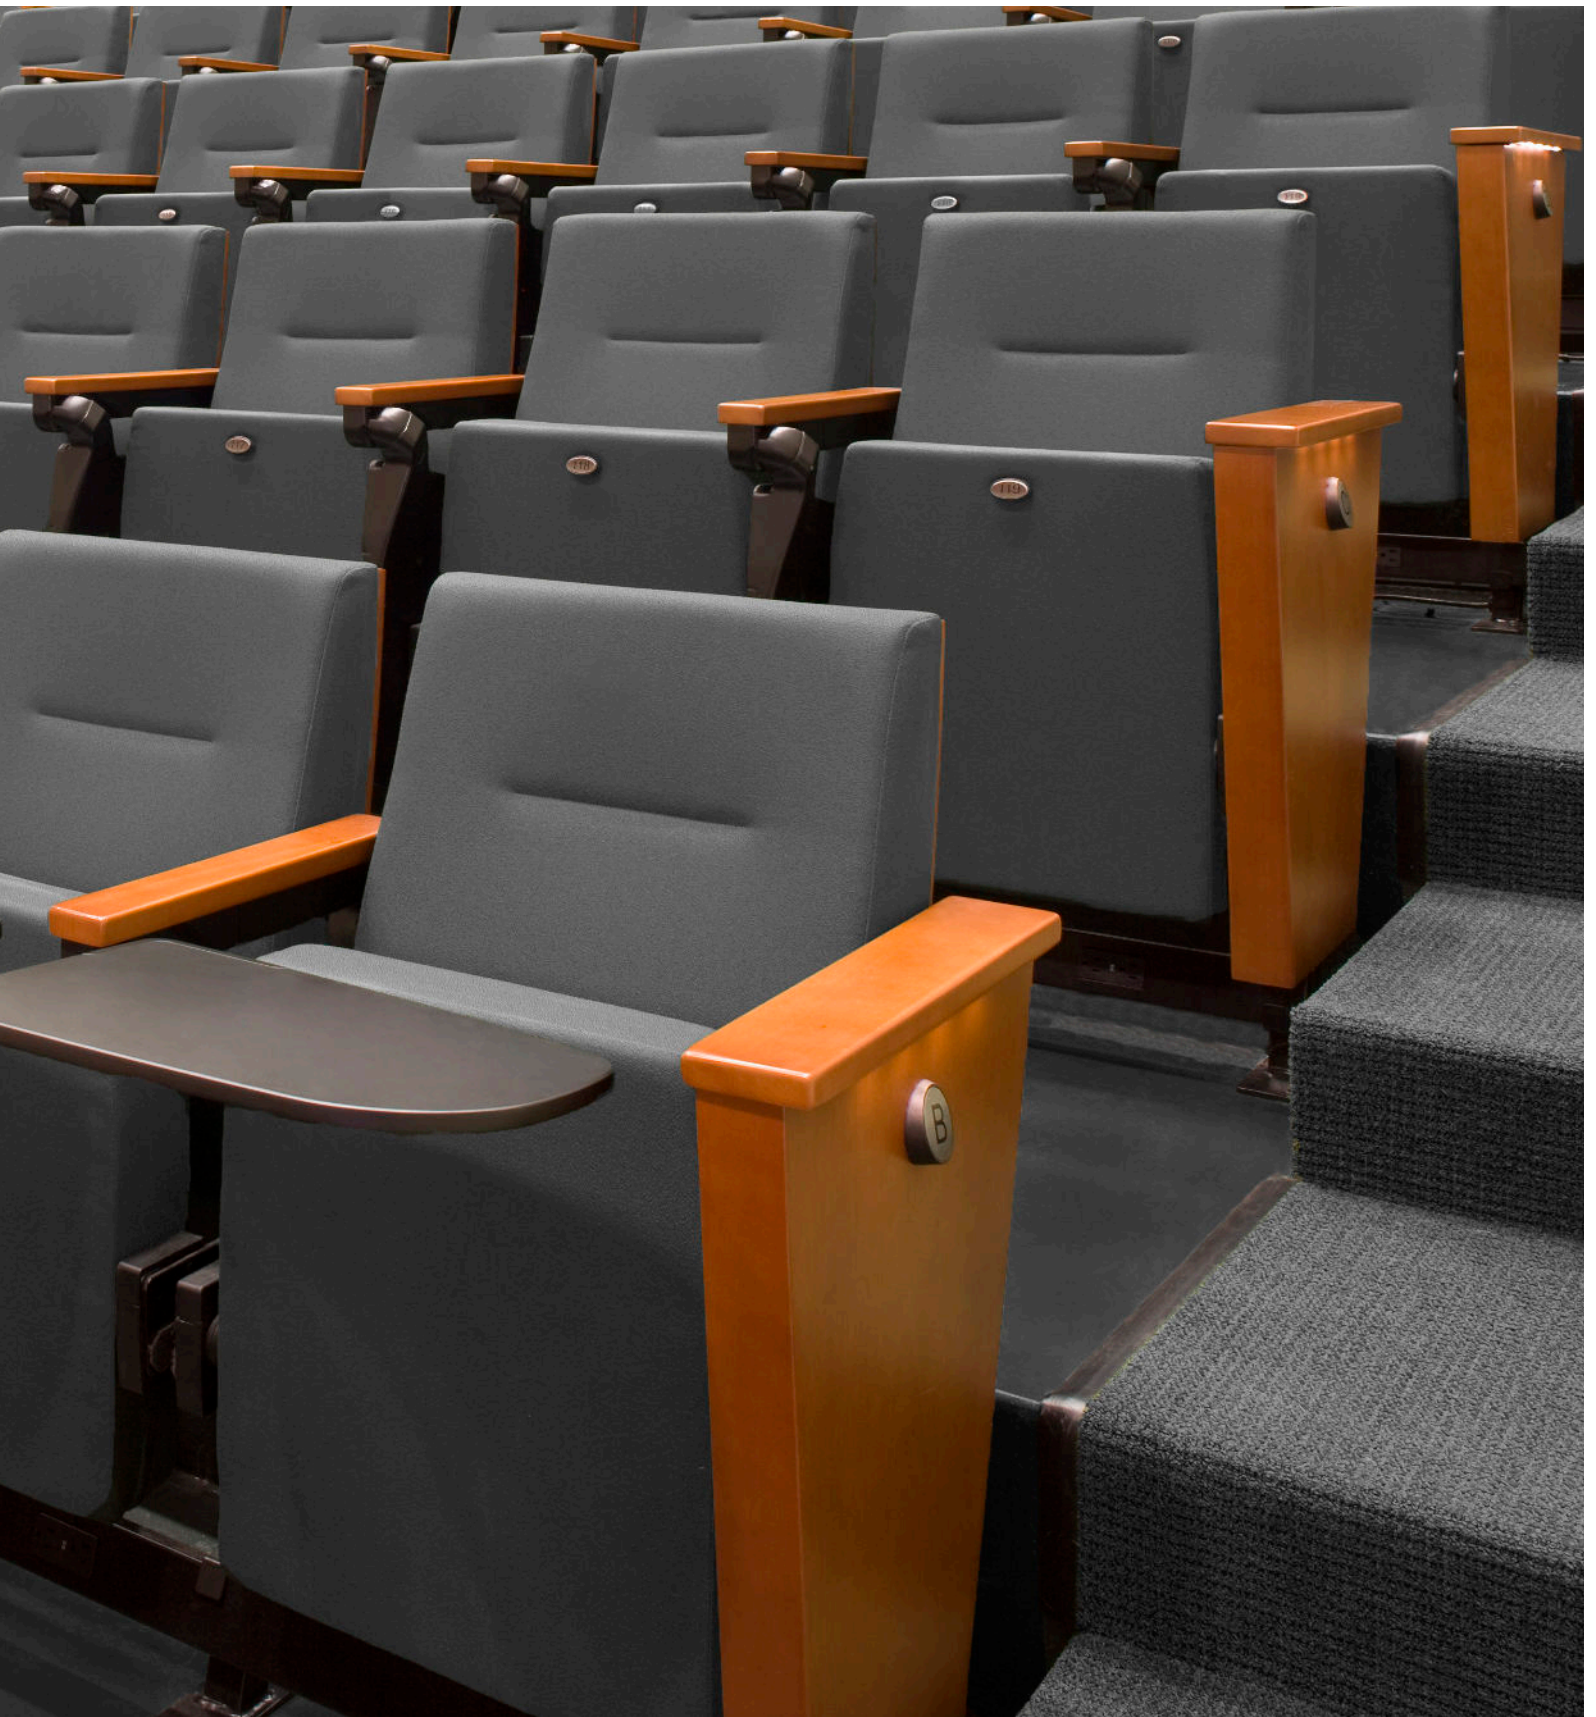

Contenuto

Contento Auditorium Seating | Boundless Solutions

Contento provides customized solutions for multipurpose spaces including auditoriums and classrooms. Contento's clever assembly system combined with its durable construction and slipcover upholstery makes it easy to install and maintain. Customize Contento to specific aesthetic and functional needs with a range of multiple finishes, writing tablets, arm cap/end panel styles, power & data supply and row/aisle numbering system options.

Contento

● Heavy Duty Anti-Panic Tablet Arm

Available in 5 sizes, the heavy-duty anti-panic tablet arm automatically flips up and stores when the user gets up. Built for the toughest environments.

● Long Lasting Comfort

The seat and back are formed of cold molded high-density foam over rugged tubular steel frames with integrated elastic webbing. This construction ensures strength, long-term comfort and consistent appearance over time.

● Flexible Install System

Unique telescopic seating system allows chairs to be installed in curves or spaced to ensure perfect fit and alignment in the field.

Contento Options

Seat Finishes

Outer backs and seat undersides can be finished in wood or laminate, durable black urethane or upholstered in fabric. Back heights: 35", 40" and 42" seat widths: 19.5" – 24" back pitch: 14°, 17° and 19°.