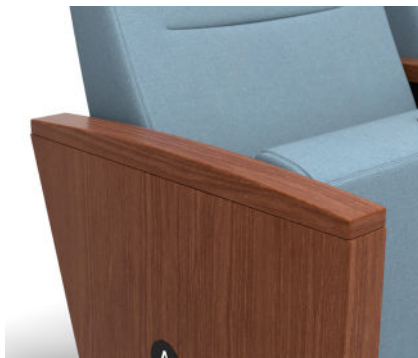

● Flexible Install System

Unique telescopic seating system allows chairs to be installed in curves or spaced to ensure perfect fit and alignment in the field.

Contento Options

Seat Finishes

Outer backs and seat undersides can be finished in wood or laminate, durable black urethane or upholstered in fabric. Back heights: 35", 40" and 42" seat widths: 19.5" – 24" back pitch: 14°, 17° and 19°.

Curved Installation

Unique telescopic seat system ensures aisles are even and allows chairs to be installed in a tight radius.

Arm Caps

Flat arm cap available in wood or poly

Crowned arm cap available in wood only

Curved arm cap available in wood or poly

Aisle End Panels and Intermediate Standards

Aisle panels can be full or partial length and finished in wood, upholstery or laminate.

Intermediate standards can be open or enclosed in wood, laminate or upholstery.