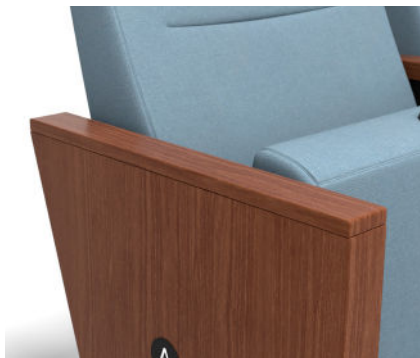

Contenuto

Contento Auditorium Seating | Boundless Solutions

Contento provides customized solutions for multipurpose spaces including auditoriums and classrooms. Contento's clever assembly system combined with its durable construction and slipcover upholstery makes it easy to install and maintain. Customize Contento to specific aesthetic and functional needs with a range of multiple finishes, writing tablets, arm cap/end panel styles, power & data supply and row/aisle numbering system options.

● Flexible Install System

Unique telescopic seating system allows chairs to be installed in curves or spaced to ensure perfect fit and alignment in the field.

Contento Options

Seat Finishes

Outer backs and seat undersides can be finished in wood or laminate, durable black urethane or upholstered in fabric. Back heights: 35", 40" and 42" seat widths: 19.5" – 24" back pitch: 14°, 17° and 19°.

Curved Installation

Unique telescopic seat system ensures aisles are even and allows chairs to be installed in a tight radius.

Arm Caps

Flat arm cap available in wood or poly

Crowned arm cap available in wood only