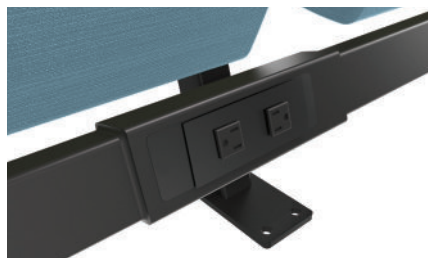

Power and data supply systems