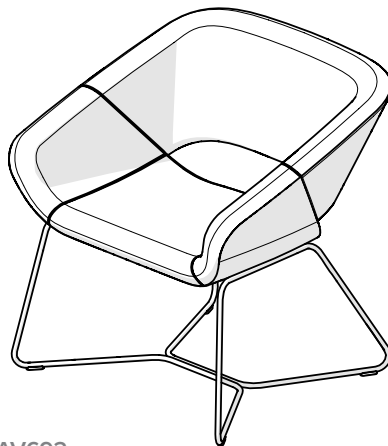

SIN: #33721

AV652

AV692

AV345

Model #	Description	A/COM	B	C/COL	D	E	F	G	H	I	J/LTH
LOUNGE CHAIR											
AV652	Swivel lounge chair with auto rotation return and 4 star base. Auto rotation returns the chair to the same orientation after user leaves the chair	\$1876	\$1933	\$2047	\$2161	\$2275	\$2389	\$2503	\$2617	\$2731	\$2845
AV692	Lounge chair with wire skid frame	\$1876	\$1933	\$2047	\$2161	\$2275	\$2389	\$2503	\$2617	\$2731	\$2845
SIDE TABLE											
AV345	Wire frame side table with clear glass top	\$745									
AV245WOOD	Wire frame side table with oak or walnut wood top	\$895									
AV245BLKMAR	Wire frame side table with solid black marbled top	\$995									
AV245WHMAR	Wire frame side table with solid white marbled top	\$1195									

STANDARD SPECIFICATIONS

Seat & back shell

Metal frame with high density molded polyurethane foam

Upholstery

Single color upholstery, with option for front and rear of chair in different upholstery - see optional specifications

Base and column - Model AV652

Specify polished metal or matte black

Wire frame base for Model AV692 and the table

Matte black

Glass for table

Tempered clear safety glass

Wood top for table

3/4" FSC certified superior grade Birch plywood veneer core, with expressed plywood knife edge finished to match the table surface. Select Oak or Walnut

DIMENSIONS (IN INCHES)

Lounge chair	Rear of chair in other upholstery	\$75
- Seat	23W x 19D x 17H	
- Overall	29W x 27D	
Table	22D x 17H	

COM/COL

COM

COL

	Yd.	Sq. Ft.
Single color upholstery	2.3	41
Multiple color upholstery		
- front of chair	1.5	27
- rear of chair	1.5	27