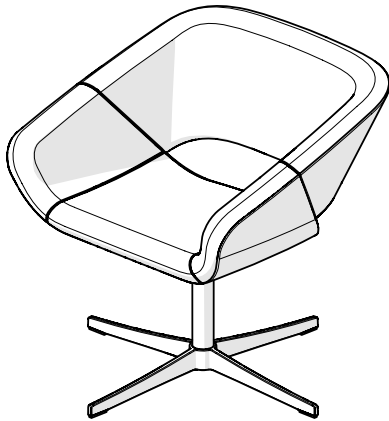

SIN: #33721

AV652

AV692

AV345

Model #	Description	A/COM	B	C/COL	D	E	F	G	H	I	J/LTH
LOUNGE CHAIR											
AV652	Swivel lounge chair with auto rotation return and 4 star base. Auto rotation returns the chair to the same orientation after user leaves the chair	\$1876	\$1933	\$2047	\$2161	\$2275	\$2389	\$2503	\$2617	\$2731	\$2845
AV692	Lounge chair with wire skid frame	\$1876	\$1933	\$2047	\$2161	\$2275	\$2389	\$2503	\$2617	\$2731	\$2845
SIDE TABLE											
AV345	Wire frame side table with clear glass top	\$745									
AV245WOOD	Wire frame side table with oak or walnut wood top	\$895									
AV245BLKMAR	Wire frame side table with solid black marbled top	\$995									
AV245WHMAR	Wire frame side table with solid white marbled top	\$1195									

STANDARD SPECIFICATIONS

Seat & back shell

Metal frame with high density molded polyurethane foam

Upholstery

Single color upholstery, with option for front and rear of chair in different upholstery - see optional specifications

Base and column - Model AV652

Specify polished metal or matte black

Wire frame base for Model AV692 and the table

Matte black

Glass for table

Tempered clear safety glass

Wood top for table

3/4" FSC certified superior grade Birch plywood veneer core, with expressed plywood knife edge finished to match the table surface. Select Oak or Walnut

DIMENSIONS (IN INCHES)

Lounge chair	Rear of chair in other upholstery	\$75
- Seat	23W x 19D x 17H	
- Overall	29W x 27D	
Table	22D x 17H	

COM/COL

COM

COL

	Yd.	Sq. Ft.
Single color upholstery	2.3	41
Multiple color upholstery		
- front of chair	1.5	27
- rear of chair	1.5	27