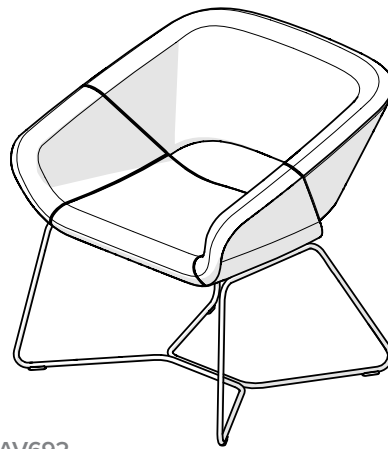

# Averio

AV652

AV692

AV345

Model #	Description	A/COM	B	C/COL	D	E	F	G	H	I	J/LTH
<b>LOUNGE CHAIR</b>											
AV652	Swivel lounge chair with auto rotation return and 4 star base. Auto rotation returns the chair to the same orientation after user leaves the chair	\$1876	\$1933	\$2047	\$2161	\$2275	\$2389	\$2503	\$2617	\$2731	\$2845
AV692	Lounge chair with wire skid frame	\$1876	\$1933	\$2047	\$2161	\$2275	\$2389	\$2503	\$2617	\$2731	\$2845
<b>SIDE TABLE</b>											
AV345	Wire frame side table with clear glass top	\$745									
AV245WOOD	Wire frame side table with oak or walnut wood top	\$895									
AV245BLKMAR	Wire frame side table with solid black marbled top	\$995									
AV245WHMAR	Wire frame side table with solid white marbled top	\$1195									

### Seat & back shell

Metal frame with high density molded polyurethane foam

### Upholstery

Single color upholstery, with option for front and rear of chair in different upholstery - see optional specifications

## DIMENSIONS (IN INCHES)

<b>Lounge chair</b>	Rear of chair in other upholstery	\$75
- Seat	23W x 19D x 17H	
- Overall	29W x 27D	
<b>Table</b>	22D x 17H	