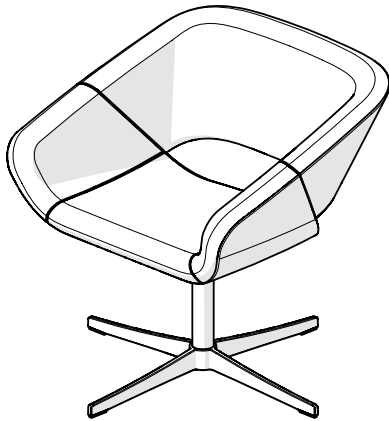

Averio

AV652

AV692

AV345

Model #	Description	A/COM	B	C/COL	D	E	F	G	H	I	J/LTH
LOUNGE CHAIR											
AV652	Swivel lounge chair with auto rotation return and 4 star base. Auto rotation returns the chair to the same orientation after user leaves the chair	\$1876	\$1933	\$2047	\$2161	\$2275	\$2389	\$2503	\$2617	\$2731	\$2845
AV692	Lounge chair with wire skid frame	\$1876	\$1933	\$2047	\$2161	\$2275	\$2389	\$2503	\$2617	\$2731	\$2845
SIDE TABLE											
AV345	Wire frame side table with clear glass top	\$745									
AV245WOOD	Wire frame side table with oak or walnut wood top	\$895									
AV245BLKMAR	Wire frame side table with solid black marbled top	\$995									
AV245WHMAR	Wire frame side table with solid white marbled top	\$1195									

STANDARD SPECIFICATIONS

Seat & back shell

Metal frame with high density molded polyurethane foam

Upholstery

Single color upholstery, with option for front and rear of chair in different upholstery - see optional specifications

Base and column - Model AV652

Specify polished metal or matte black

Wire frame base for Model AV692 and the table

Matte black

Glass for table

Tempered clear safety glass

Wood top for table

3/4" FSC certified superior grade Birch plywood veneer core, with expressed plywood knife edge finished to match the table surface. Select Oak or Walnut

DIMENSIONS (IN INCHES)

Lounge chair	Rear of chair in other upholstery	\$75
- Seat	23W x 19D x 17H	
- Overall	29W x 27D	
Table	22D x 17H	

COM/COL

COM

COL

	Yd.	Sq. Ft.
Single color upholstery	2.3	41
Multiple color upholstery		
- front of chair	1.5	27
- rear of chair	1.5	27