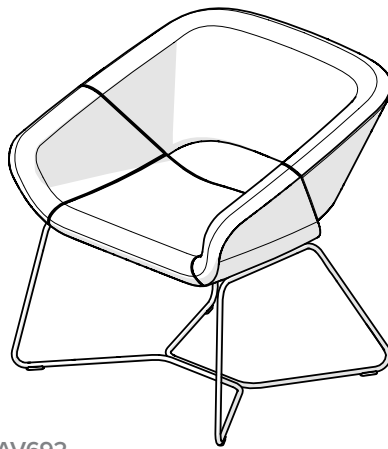

Averio

AV652

AV692

AV345

Model #	Description	A/COM	B	C/COL	D	E	F	G	H	I	J/LTH
LOUNGE CHAIR											
AV652	Swivel lounge chair with auto rotation return and 4 star base. Auto rotation returns the chair to the same orientation after user leaves the chair	\$1876	\$1933	\$2047	\$2161	\$2275	\$2389	\$2503	\$2617	\$2731	\$2845
AV692	Lounge chair with wire skid frame	\$1876	\$1933	\$2047	\$2161	\$2275	\$2389	\$2503	\$2617	\$2731	\$2845
SIDE TABLE											
AV345	Wire frame side table with clear glass top	\$745									
AV245WOOD	Wire frame side table with oak or walnut wood top	\$895									
AV245BLKMAR	Wire frame side table with solid black marbled top	\$995									
AV245WHMAR	Wire frame side table with solid white marbled top	\$1195									

STANDARD SPECIFICATIONS

Seat & back shell

Metal frame with high density molded polyurethane foam

Upholstery

Single color upholstery, with option for front and rear of chair in different upholstery - see optional specifications

Base and column - Model AV652

Specify polished metal or matte black

Wire frame base for Model AV692 and the table

Matte black

Glass for table

Tempered clear safety glass

Wood top for table

3/4" FSC certified superior grade Birch plywood veneer core, with expressed plywood knife edge finished to match the table surface. Select Oak or Walnut

DIMENSIONS (IN INCHES)

Lounge chair	Rear of chair in other upholstery	\$75
- Seat	23W x 19D x 17H	
- Overall	29W x 27D	
Table	22D x 17H	

COM/COL

COM

COL

	Yd.	Sq. Ft.
Single color upholstery	2.3	41
Multiple color upholstery		
- front of chair	1.5	27
- rear of chair	1.5	27