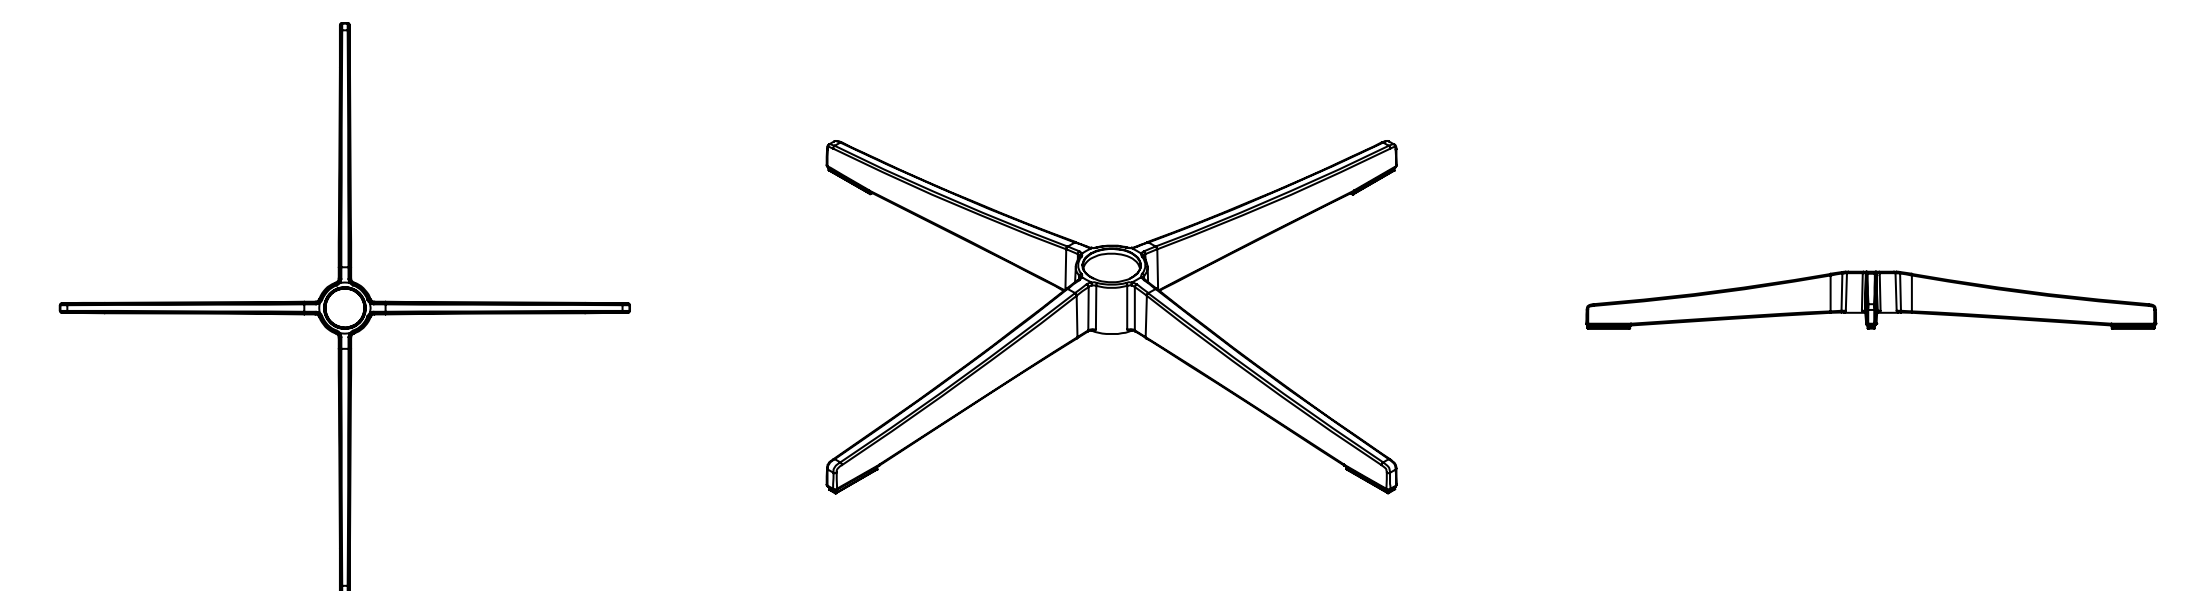

AXIUM | X BASE

* **Task Chair Arms:** DA27WA246KGS Adjusts 3H and 3W (inches) | DA74WA-200 Adjusts 4H, 2.5W, 2D, and has 30 Degree pivoting arm pads (inches)

* **Casters:** For soft floor: Hard Wheel, Free Rolling Casters for Soft Floors | For hard floors: Soft Wheel, Breaking Caster for Hard Floors

3 * **Glides:** For soft floor: Nylon Glides for soft surface | For hard floor: Soft surface