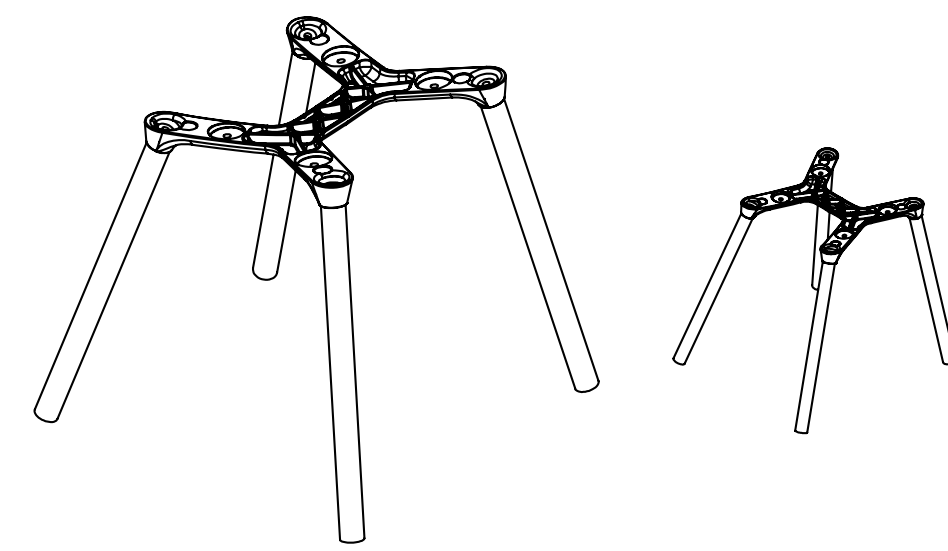

To search this pricelist:

In Adobe Acrobat, select the  icon, located in the toolbar, then type a keyword or model number in the “Find” field.

Statement of Line

MODEL PARTS | TASK/SIDE CHAIRS

CASTER

ARM

CYLINDER

FOOT RING

5 STAR SWIVEL BASE

SEAT PAD

**FI74000 FIORE CLUB BASE
4 POST FRAME**

**FI74000 FIORE CLUB BASE
4 LEG**

**FI74000 FIORE CLUB BASE
CANILEVER**

**FI74000 FIORE CLUB BASE
WIRE FRAME**

**FI74000 FIORE CLUB BASE
TRESTLE**

AXIUM | COLUMN

AXIUM | DISC BASE

AXIUM | X BASE

* **Task Chair Arms:** DA27WA246KGS Adjusts 3H and 3W (inches) | DA74WA-200 Adjusts 4H, 2.5W, 2D, and has 30 Degree pivoting arm pads (inches)

* **Casters:** For soft floor: Hard Wheel, Free Rolling Casters for Soft Floors | For hard floors: Soft Wheel, Breaking Caster for Hard Floors