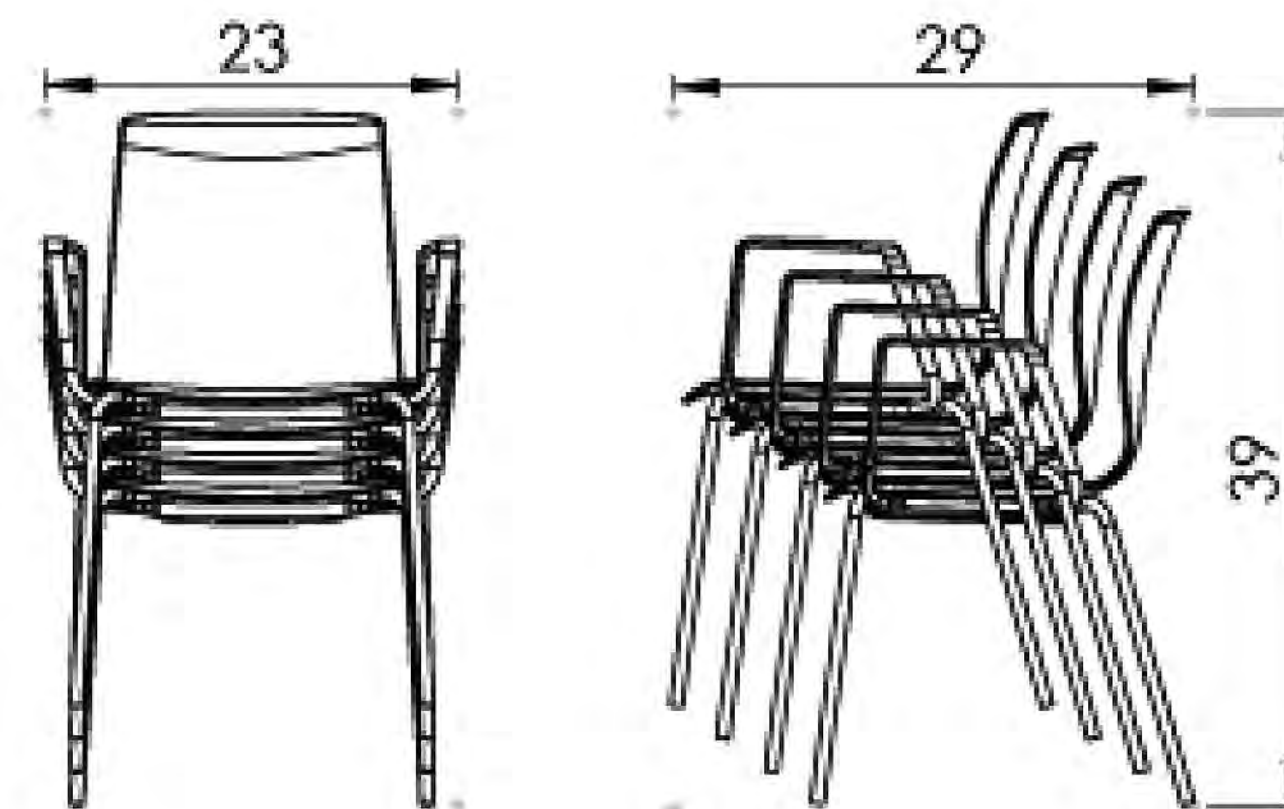

CEMPA 4-POST (ARMS) | **Stacks 4 on Floor**