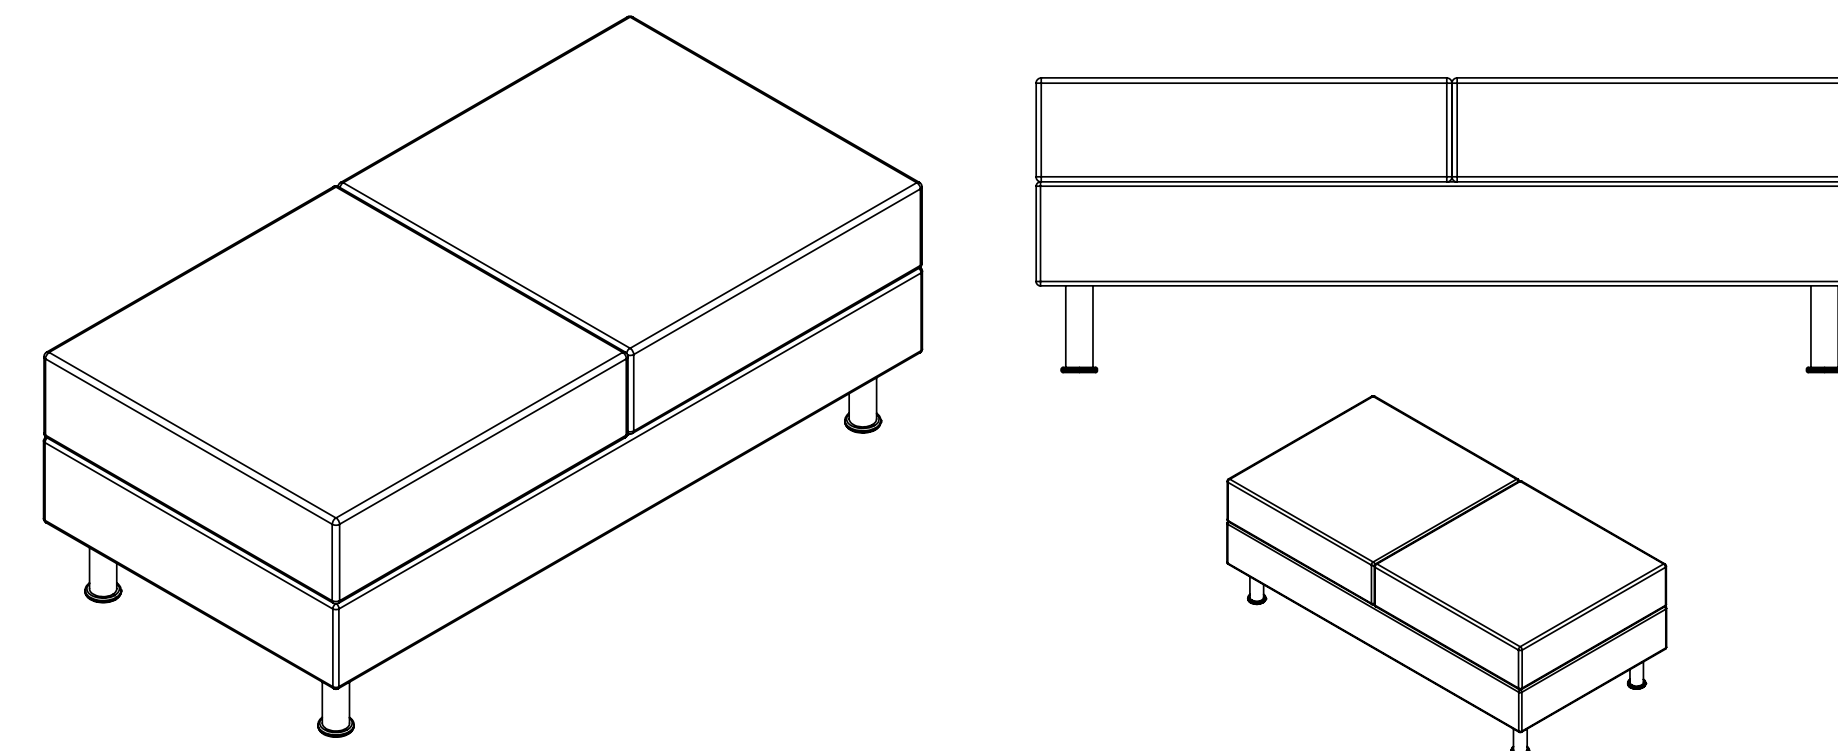

SEAT | CUSHION