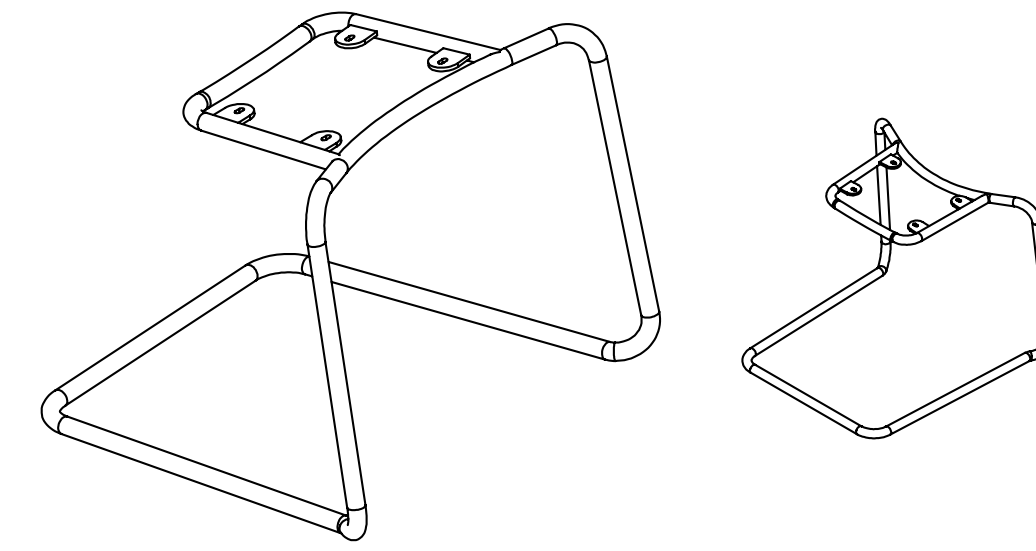

FOOT RING

5 STAR SWIVEL BASE

SEAT PAD

**FI74000 FIORE CLUB BASE
4 POST FRAME**

**FI74000 FIORE CLUB BASE
4 LEG**

**FI74000 FIORE CLUB BASE
CANILEVER**

**FI74000 FIORE CLUB BASE
WIRE FRAME**

**FI74000 FIORE CLUB BASE
TRESTLE**

AXIUM | COLUMN

AXIUM | DISC BASE

AXIUM | X BASE

* **Task Chair Arms:** DA27WA246KGS Adjusts 3H and 3W (inches) | DA74WA-200 Adjusts 4H, 2.5W, 2D, and has 30 Degree pivoting arm pads (inches)

* **Casters:** For soft floor: Hard Wheel, Free Rolling Casters for Soft Floors | For hard floors: Soft Wheel, Breaking Caster for Hard Floors