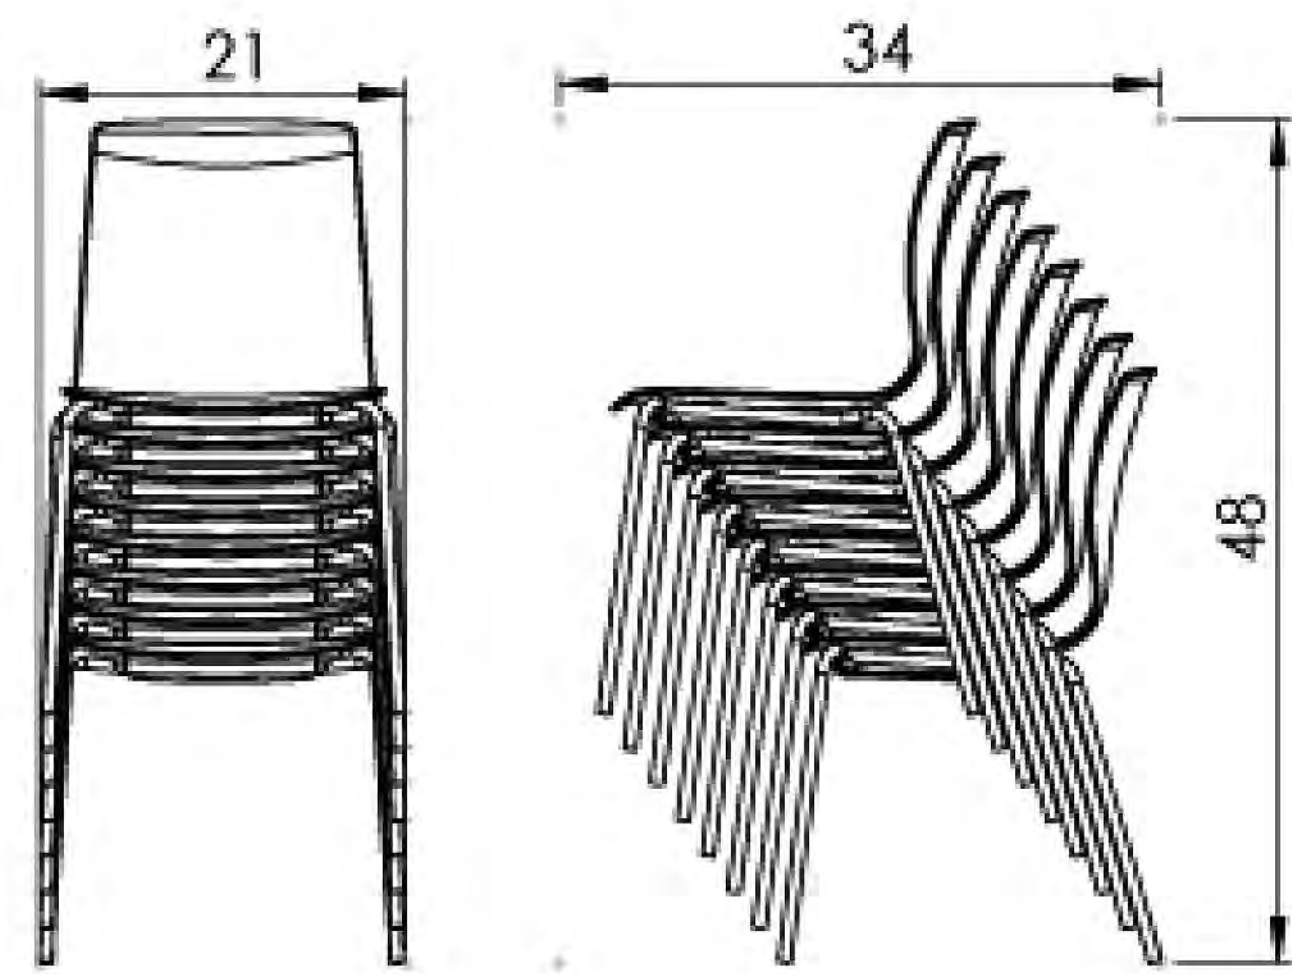

Stackability and Nesting Guide

CEMPA 4-POST (ARMLESS) | **Stacks 8 on Floor**