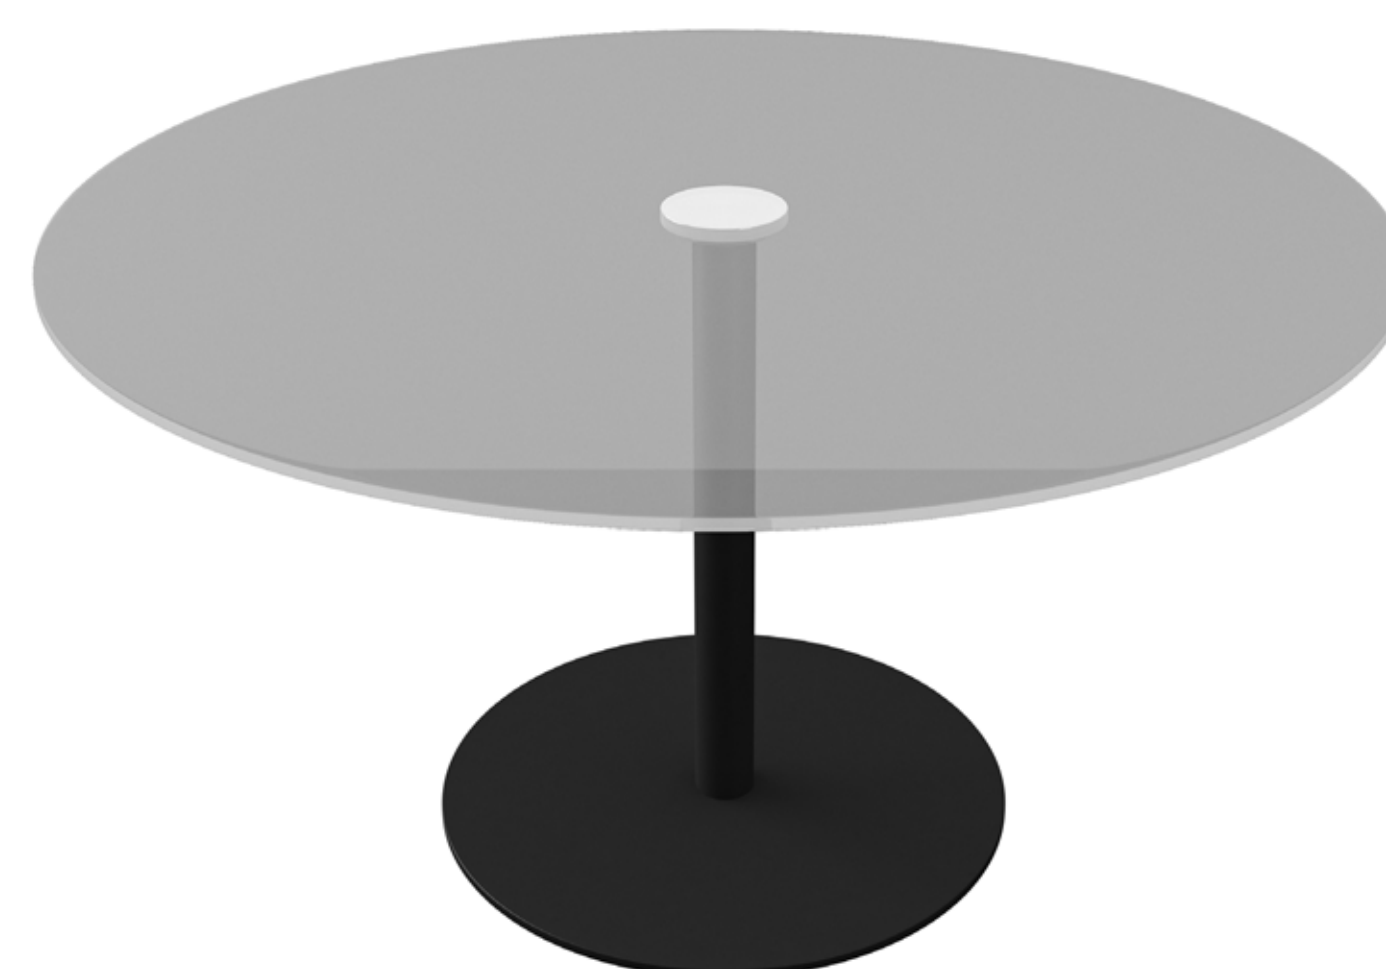

Statement of Line

AXIUM TABLES | ROUND AND SOFT CORNER TABLES

AX2424SH

AX30D

AX36D

AX42D

AX48D

AX4830SH

AXIUM TABLES

ROUND AND SOFT CORNER TABLES

Axiom tables come in a variety of materials, shapes, sizes, and heights. Most tops are available in occasional, lounge, desk, and bar heights and are offered with polished metal or black matte base finishes.