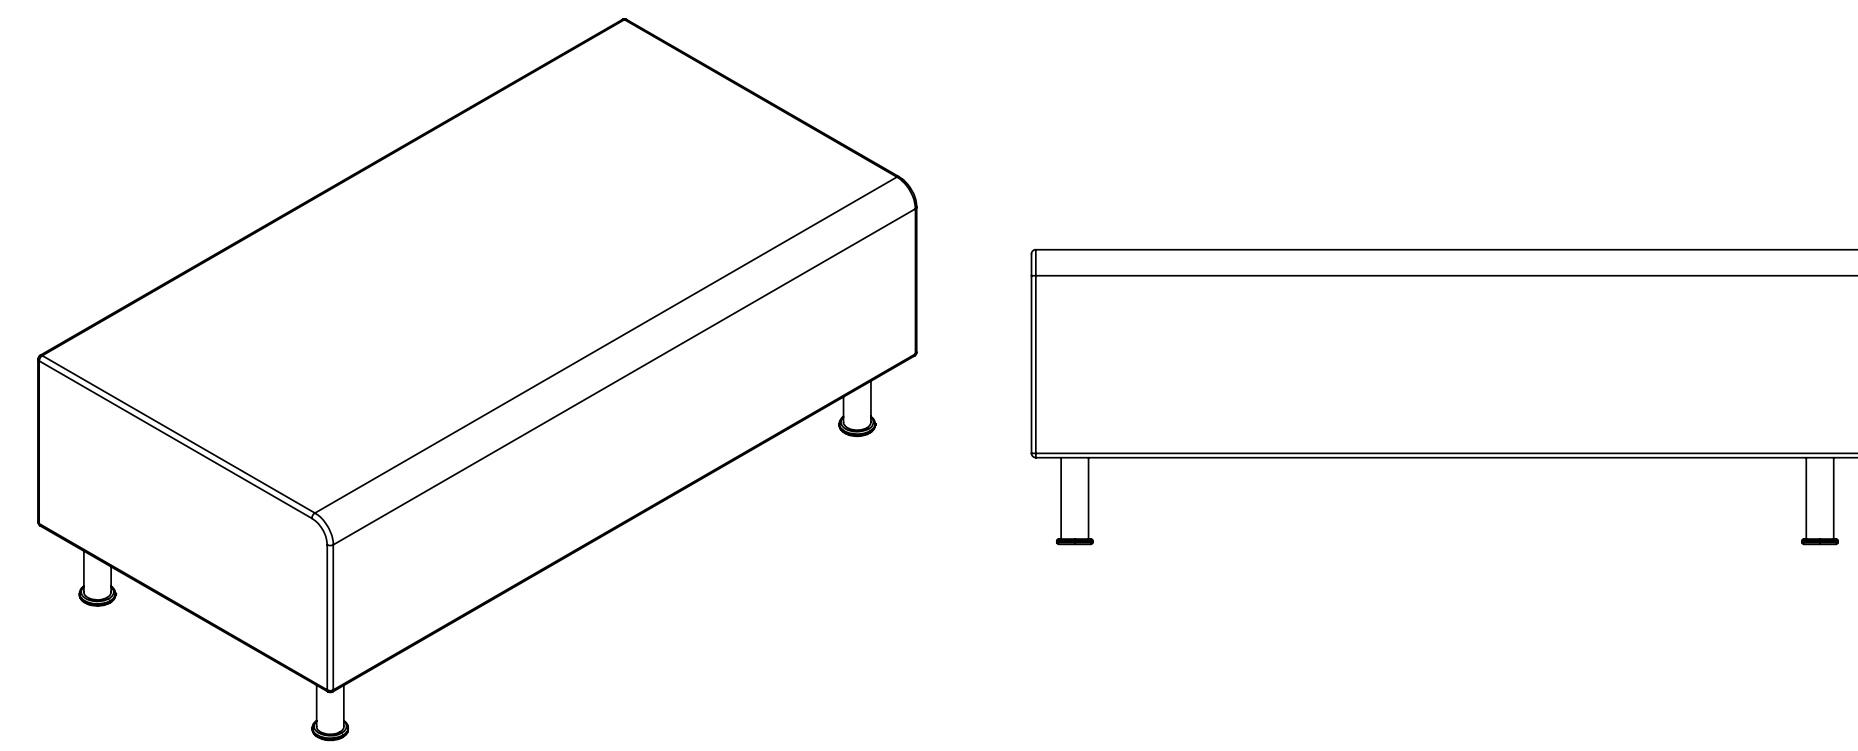

Statement of Line

MODEL PARTS | LOUNGE

SEAT | FULL UPHOLSTERY