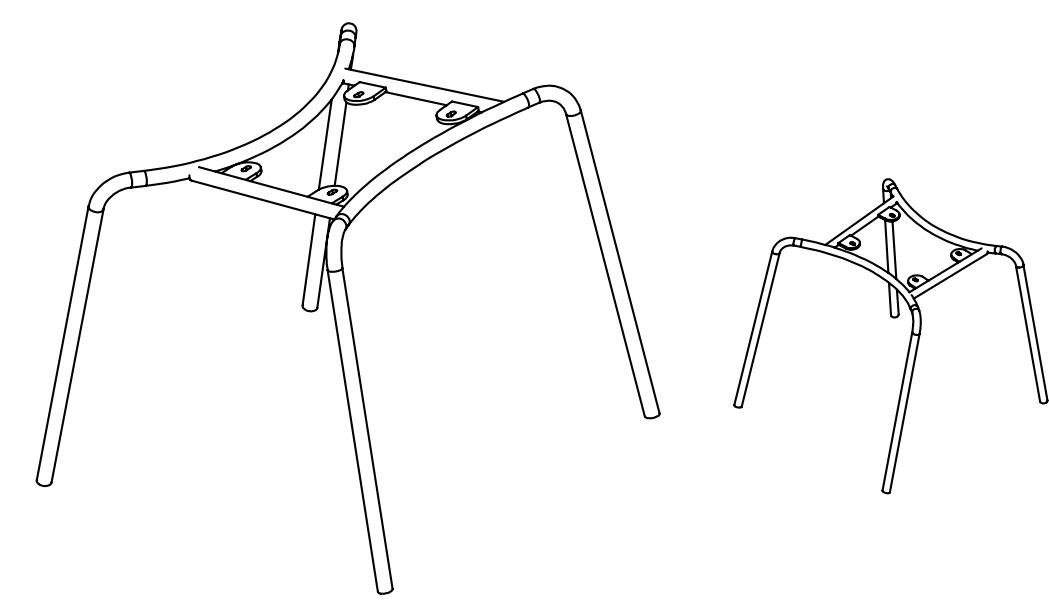

To search this pricelist:

In Adobe Acrobat, select the  icon, located in the toolbar, then type a keyword or model number in the “Find” field.

Statement of Line

MODEL PARTS | TASK/SIDE CHAIRS

CASTER

ARM

CYLINDER

FOOT RING

5 STAR SWIVEL BASE

SEAT PAD

**FI74000 FIORE CLUB BASE
4 POST FRAME**

**FI74000 FIORE CLUB BASE
4 LEG**

**FI74000 FIORE CLUB BASE
CANILEVER**

**FI74000 FIORE CLUB BASE
WIRE FRAME**

**FI74000 FIORE CLUB BASE
TRESTLE**

AXIUM | COLUMN

AXIUM | DISC BASE

AXIUM | X BASE

* **Task Chair Arms:** DA27WA246KGS Adjusts 3H and 3W (inches) | DA74WA-200 Adjusts 4H, 2.5W, 2D, and has 30 Degree pivoting arm pads (inches)

* **Casters:** For soft floor: Hard Wheel, Free Rolling Casters for Soft Floors | For hard floors: Soft Wheel, Breaking Caster for Hard Floors