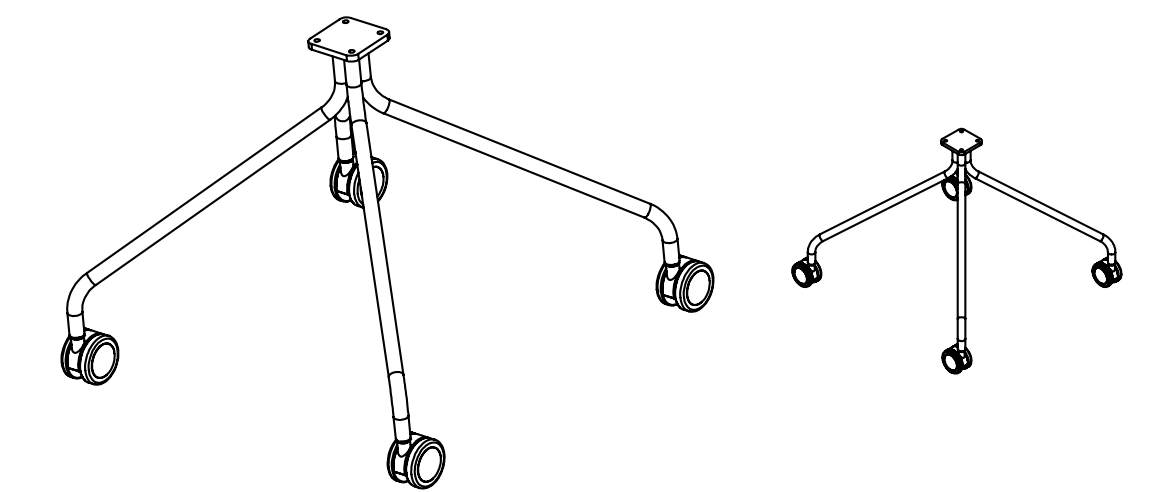

FOOT RING

5 STAR SWIVEL BASE

SEAT PAD

**FI74000 FIORE CLUB BASE
4 POST FRAME**

**FI74000 FIORE CLUB BASE
4 LEG**

**FI74000 FIORE CLUB BASE
CANILEVER**

**FI74000 FIORE CLUB BASE
WIRE FRAME**

**FI74000 FIORE CLUB BASE
TRESTLE**

AXIUM | COLUMN

AXIUM | DISC BASE

AXIUM | X BASE

* **Task Chair Arms:** DA27WA246KGS Adjusts 3H and 3W (inches) | DA74WA-200 Adjusts 4H, 2.5W, 2D, and has 30 Degree pivoting arm pads (inches)

* **Casters:** For soft floor: Hard Wheel, Free Rolling Casters for Soft Floors | For hard floors: Soft Wheel, Breaking Caster for Hard Floors