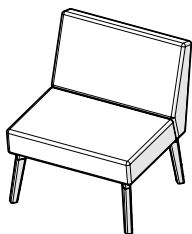

Reefs

RF0601

RF0602

RF0603

Model #	Description	A/COM	B	C/COL	D	E	F	G	H	I	J/LTH
BENCHES											
RF0601	1 seat bench	\$1003	1037	1105	1173	1241	1309	1377	1445	1513	1581
RF0602	2 seat bench	\$1672	1740	1876	2012	2147	2283	2419	2555	2691	2827
RF0603	3 seat bench	\$2341	2443	2646	2850	3054	3258	3462	3665	3869	4073
RF0604	1 seat bench with 14" wide integrated side table	\$2203	2258	2367	2477	2587	2697	2806	2916	3026	3136
RFBACK1	add-on price for single backrest	\$512	546	614	682	750	818	886	954	1021	1089

RF0611

RF0612

RF0613

BENCHES WITH BACKREST

RF0611	1 seat bench with backrest	\$1515	1583	1719	1855	1991	2127	2262	2398	2534	2670
RF0612	2 seat bench with backrest	\$2696	2832	3104	3375	3647	3919	4190	4462	4734	5006
RF0613	3 seat bench with backrest	\$3877	4081	4488	4896	5303	5711	6118	6526	6934	7341
RF0614	1 seat bench with backrest and 14" wide integrated side table	\$2715	2804	2981	3159	3337	3514	3692	3870	4047	4225

\$21

COM/COL	COM	COL	DIMENSIONS (IN INCHES)			
	Yd.	Sq. Ft.	Width	Seat Depth	Overall Depth	Height from Floor
1 seat bench	1.50	27	28	26	26	17.5
2 seat bench	3.00	54	56	26	26	17.5
3 seat bench	4.50	81	84	26	26	17.5
1 seat bench with backrest	3.00	54	28	19.5	28.5	32.5
2 seat bench with backrest	6.00	108	56	19.5	28.5	32.5
3 seat bench with backrest	9.00	162	84	19.5	28.5	32.5
1 seat lounge chair with arms	4.50	81	36	19.5	28.5	32.5
2 seat sofa with arms	7.50	135	64	19.5	28.5	32.5
3 seat sofa with arms	10.50	189	92	19.5	28.5	32.5
1 seat lounge chair with privacy screens	3.00	54	31	19.5	29.5	52
2 seat sofa with privacy screens	6.00	108	59	19.5	29.5	52
3 seat sofa with privacy screens	9.00	162	87	19.5	29.5	52
Individual work sofa with privacy screens	4.50	81	45	19.5	29.5	52