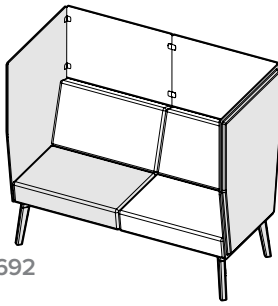

Reefs

RF0601

RF0602

RF0603

Model #	Description	A/COM	B	C/COL	D	E	F	G	H	I	J/LTH
BENCHES											
RF0601	1 seat bench	\$1003	1037	1105	1173	1241	1309	1377	1445	1513	1581
RF0602	2 seat bench	\$1672	1740	1876	2012	2147	2283	2419	2555	2691	2827
RF0603	3 seat bench	\$2341	2443	2646	2850	3054	3258	3462	3665	3869	4073
RF0604	1 seat bench with 14" wide integrated side table	\$2203	2258	2367	2477	2587	2697	2806	2916	3026	3136
RFBACK1	add-on price for single backrest	\$512	546	614	682	750	818	886	954	1021	1089

RF0611

RF0612

RF0613

BENCHES WITH BACKREST

RF0611	1 seat bench with backrest	\$1515	1583	1719	1855	1991	2127	2262	2398	2534	2670
RF0612	2 seat bench with backrest	\$2696	2832	3104	3375	3647	3919	4190	4462	4734	5006
RF0613	3 seat bench with backrest	\$3877	4081	4488	4896	5303	5711	6118	6526	6934	7341
RF0614	1 seat bench with backrest and 14" wide integrated side table	\$2715	2804	2981	3159	3337	3514	3692	3870	4047	4225

RF0641

RF0642

RF0643

SOFAS WITH ARMRESTS

RF0641	1 seat lounge chair with arms	\$2305	2399	2587	2776	2964	3152	3340	3528	3716	3904
RF0642	2 seat sofa with arms	\$3486	3648	3972	4296	4620	4620	5268	5592	5916	6240
RF0643	3 seat sofa with arms	\$4667	4897	5357	5816	6276	6736	7196	7656	8115	8575

Reefs

RF0691

RF0692

RF0693

Model #	Description	A/COM	B	C/COL	D	E	F	G	H	I	J/LTH
SOFAS WITH PRIVACY SCREENS											
RF0691	1 seat lounge chair with privacy screens	\$3835	3903	4039	4175	4311	4446	4582	4718	4854	4990
RF0692	2 seat sofa with privacy screens	\$5789	5925	6197	6469	6740	7012	7284	7555	7827	8099
RF0693	3 seat sofa with privacy screens	\$7743	7947	8355	8762	9170	9577	9985	10393	10800	11208
RFarmcsh239	Loose arm cushion	\$320	333	359	385	411	438	464	490	516	542