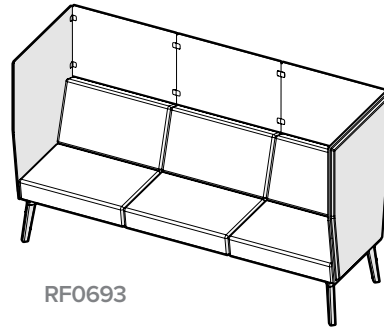

RF0611

RF0612

RF0613

BENCHES WITH BACKREST

RF0611	1 seat bench with backrest	\$1515	1583	1719	1855	1991	2127	2262	2398	2534	2670
RF0612	2 seat bench with backrest	\$2696	2832	3104	3375	3647	3919	4190	4462	4734	5006
RF0613	3 seat bench with backrest	\$3877	4081	4488	4896	5303	5711	6118	6526	6934	7341
RF0614	1 seat bench with backrest and 14" wide integrated side table	\$2715	2804	2981	3159	3337	3514	3692	3870	4047	4225

Reefs

RF0691

RF0692

RF0693

Model #	Description	A/COM	B	C/COL	D	E	F	G	H	I	J/LTH
SOFAS WITH PRIVACY SCREENS											
RF0691	1 seat lounge chair with privacy screens	\$3835	3903	4039	4175	4311	4446	4582	4718	4854	4990
RF0692	2 seat sofa with privacy screens	\$5789	5925	6197	6469	6740	7012	7284	7555	7827	8099
RF0693	3 seat sofa with privacy screens	\$7743	7947	8355	8762	9170	9577	9985	10393	10800	11208
RFarmcsh239	Loose arm cushion	\$320	333	359	385	411	438	464	490	516	542

RF0694

INDIVIDUAL WORK SOFA WITH PRIVACY SCREENS

RF0694	Individual work sofa with 14" wide integrated side table & privacy screens	\$5421	5510	5688	5866	6043	6221	6399	6576	6574	6931
--------	--	--------	------	------	------	------	------	------	------	------	------