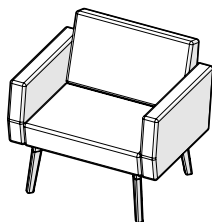

Reefs

RF0601

RF0602

RF0603

Model #	Description	A/COM	B	C/COL	D	E	F	G	H	I	J/LTH
BENCHES											
RF0601	1 seat bench	\$1003	1037	1105	1173	1241	1309	1377	1445	1513	1581
RF0602	2 seat bench	\$1672	1740	1876	2012	2147	2283	2419	2555	2691	2827
RF0603	3 seat bench	\$2341	2443	2646	2850	3054	3258	3462	3665	3869	4073
RF0604	1 seat bench with 14" wide integrated side table	\$2203	2258	2367	2477	2587	2697	2806	2916	3026	3136
RFBACK1	add-on price for single backrest	\$512	546	614	682	750	818	886	954	1021	1089

RF0611

RF0612

RF0613

BENCHES WITH BACKREST

RF0611	1 seat bench with backrest	\$1515	1583	1719	1855	1991	2127	2262	2398	2534	2670
RF0612	2 seat bench with backrest	\$2696	2832	3104	3375	3647	3919	4190	4462	4734	5006
RF0613	3 seat bench with backrest	\$3877	4081	4488	4896	5303	5711	6118	6526	6934	7341
RF0614	1 seat bench with backrest and 14" wide integrated side table	\$2715	2804	2981	3159	3337	3514	3692	3870	4047	4225

RF0641

RF0642

RF0643

SOFAS WITH ARMRESTS

RF0641	1 seat lounge chair with arms	\$2305	2399	2587	2776	2964	3152	3340	3528	3716	3904
RF0642	2 seat sofa with arms	\$3486	3648	3972	4296	4620	4620	5268	5592	5916	6240
RF0643	3 seat sofa with arms	\$4667	4897	5357	5816	6276	6736	7196	7656	8115	8575