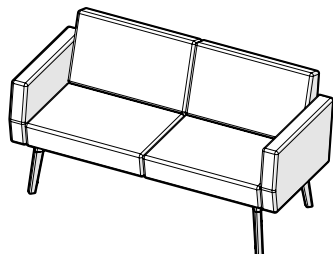

Reefs

RF0601

RF0602

RF0603

Model #	Description	A/COM	B	C/COL	D	E	F	G	H	I	J/LTH
BENCHES											
RF0601	1 seat bench	\$1003	1037	1105	1173	1241	1309	1377	1445	1513	1581
RF0602	2 seat bench	\$1672	1740	1876	2012	2147	2283	2419	2555	2691	2827
RF0603	3 seat bench	\$2341	2443	2646	2850	3054	3258	3462	3665	3869	4073
RF0604	1 seat bench with 14" wide integrated side table	\$2203	2258	2367	2477	2587	2697	2806	2916	3026	3136
RFBACK1	add-on price for single backrest	\$512	546	614	682	750	818	886	954	1021	1089

RF0611

RF0612

RF0613

BENCHES WITH BACKREST

RF0611	1 seat bench with backrest	\$1515	1583	1719	1855	1991	2127	2262	2398	2534	2670
RF0612	2 seat bench with backrest	\$2696	2832	3104	3375	3647	3919	4190	4462	4734	5006
RF0613	3 seat bench with backrest	\$3877	4081	4488	4896	5303	5711	6118	6526	6934	7341
RF0614	1 seat bench with backrest and 14" wide integrated side table	\$2715	2804	2981	3159	3337	3514	3692	3870	4047	4225

RF0641

RF0642

RF0643

SOFAS WITH ARMRESTS

RF0641	1 seat lounge chair with arms	\$2305	2399	2587	2776	2964	3152	3340	3528	3716	3904
RF0642	2 seat sofa with arms	\$3486	3648	3972	4296	4620	4620	5268	5592	5916	6240
RF0643	3 seat sofa with arms	\$4667	4897	5357	5816	6276	6736	7196	7656	8115	8575