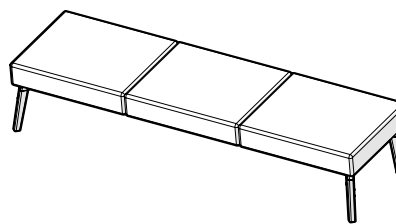

Reefs

RF0601

RF0602

RF0603

Model #	Description	A/COM	B	C/COL	D	E	F	G	H	I	J/LTH
BENCHES											
RF0601	1 seat bench	\$1003	1037	1105	1173	1241	1309	1377	1445	1513	1581
RF0602	2 seat bench	\$1672	1740	1876	2012	2147	2283	2419	2555	2691	2827
RF0603	3 seat bench	\$2341	2443	2646	2850	3054	3258	3462	3665	3869	4073
RF0604	1 seat bench with 14" wide integrated side table	\$2203	2258	2367	2477	2587	2697	2806	2916	3026	3136
RFBACK1	add-on price for single backrest	\$512	546	614	682	750	818	886	954	1021	1089

RF0611

RF0612

RF0613

BENCHES WITH BACKREST

RF0611	1 seat bench with backrest	\$1515	1583	1719	1855	1991	2127	2262	2398	2534	2670
RF0612	2 seat bench with backrest	\$2696	2832	3104	3375	3647	3919	4190	4462	4734	5006
RF0613	3 seat bench with backrest	\$3877	4081	4488	4896	5303	5711	6118	6526	6934	7341
RF0614	1 seat bench with backrest and 14" wide integrated side table	\$2715	2804	2981	3159	3337	3514	3692	3870	4047	4225

\$21

COM/COL	COM	COL	DIMENSIONS (IN INCHES)			
	Yd.	Sq. Ft.	Width	Seat Depth	Overall Depth	Height from Floor
1 seat bench	1.50	27	28	26	26	17.5
2 seat bench	3.00	54	56	26	26	17.5
3 seat bench	4.50	81	84	26	26	17.5
1 seat bench with backrest	3.00	54	28	19.5	28.5	32.5
2 seat bench with backrest	6.00	108	56	19.5	28.5	32.5
3 seat bench with backrest	9.00	162	84	19.5	28.5	32.5
1 seat lounge chair with arms	4.50	81	36	19.5	28.5	32.5
2 seat sofa with arms	7.50	135	64	19.5	28.5	32.5
3 seat sofa with arms	10.50	189	92	19.5	28.5	32.5
1 seat lounge chair with privacy screens	3.00	54	31	19.5	29.5	52
2 seat sofa with privacy screens	6.00	108	59	19.5	29.5	52
3 seat sofa with privacy screens	9.00	162	87	19.5	29.5	52
Individual work sofa with privacy screens	4.50	81	45	19.5	29.5	52