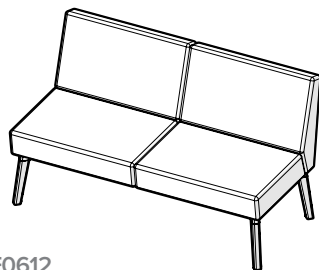

Reefs

RF0601

RF0602

RF0603

Model #	Description	A/COM	B	C/COL	D	E	F	G	H	I	J/LTH
BENCHES											
RF0601	1 seat bench	\$1003	1037	1105	1173	1241	1309	1377	1445	1513	1581
RF0602	2 seat bench	\$1672	1740	1876	2012	2147	2283	2419	2555	2691	2827
RF0603	3 seat bench	\$2341	2443	2646	2850	3054	3258	3462	3665	3869	4073
RF0604	1 seat bench with 14" wide integrated side table	\$2203	2258	2367	2477	2587	2697	2806	2916	3026	3136
RFBACK1	add-on price for single backrest	\$512	546	614	682	750	818	886	954	1021	1089

RF0611

RF0612

RF0613

BENCHES WITH BACKREST

RF0611	1 seat bench with backrest	\$1515	1583	1719	1855	1991	2127	2262	2398	2534	2670
RF0612	2 seat bench with backrest	\$2696	2832	3104	3375	3647	3919	4190	4462	4734	5006
RF0613	3 seat bench with backrest	\$3877	4081	4488	4896	5303	5711	6118	6526	6934	7341
RF0614	1 seat bench with backrest and 14" wide integrated side table	\$2715	2804	2981	3159	3337	3514	3692	3870	4047	4225

\$21

COM/COL	COM	COL	DIMENSIONS (IN INCHES)			
	Yd.	Sq. Ft.	Width	Seat Depth	Overall Depth	Height from Floor
1 seat bench	1.50	27	28	26	26	17.5
2 seat bench	3.00	54	56	26	26	17.5
3 seat bench	4.50	81	84	26	26	17.5
1 seat bench with backrest	3.00	54	28	19.5	28.5	32.5
2 seat bench with backrest	6.00	108	56	19.5	28.5	32.5
3 seat bench with backrest	9.00	162	84	19.5	28.5	32.5
1 seat lounge chair with arms	4.50	81	36	19.5	28.5	32.5
2 seat sofa with arms	7.50	135	64	19.5	28.5	32.5
3 seat sofa with arms	10.50	189	92	19.5	28.5	32.5
1 seat lounge chair with privacy screens	3.00	54	31	19.5	29.5	52
2 seat sofa with privacy screens	6.00	108	59	19.5	29.5	52
3 seat sofa with privacy screens	9.00	162	87	19.5	29.5	52
Individual work sofa with privacy screens	4.50	81	45	19.5	29.5	52