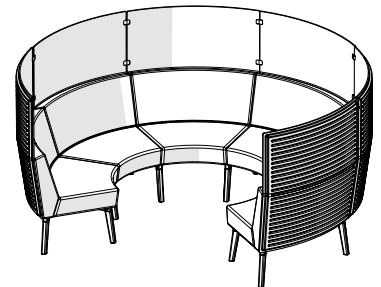

Privacy screens

Polyester fiber fleece over 100% recycled paperboard composite; total height 52" from floor

Feet

Black aluminum

Glides

Nylon glides for carpet surface

Note: This price list includes a small selection of the Reefs configurations that are available. Reefs modules can be easily configured in various combinations of straight and curved benches with or without backrests, screens or tables. Please view our CET extension or contact the Design Services team at 800-631-1186 to learn more.

\$21

COM/COL	COM	COL	DIMENSIONS (IN INCHES)			
	Yd.	Sq. Ft.	Width	Seat Depth	Overall Depth	Height from Floor
1 seat bench	1.50	27	28	26	26	17.5
2 seat bench	3.00	54	56	26	26	17.5
3 seat bench	4.50	81	84	26	26	17.5
1 seat bench with backrest	3.00	54	28	19.5	28.5	32.5
2 seat bench with backrest	6.00	108	56	19.5	28.5	32.5
3 seat bench with backrest	9.00	162	84	19.5	28.5	32.5
1 seat lounge chair with arms	4.50	81	36	19.5	28.5	32.5
2 seat sofa with arms	7.50	135	64	19.5	28.5	32.5
3 seat sofa with arms	10.50	189	92	19.5	28.5	32.5
1 seat lounge chair with privacy screens	3.00	54	31	19.5	29.5	52
2 seat sofa with privacy screens	6.00	108	59	19.5	29.5	52
3 seat sofa with privacy screens	9.00	162	87	19.5	29.5	52
Individual work sofa with privacy screens	4.50	81	45	19.5	29.5	52

RFTQCI-6SWPS

Model #	Description	A/COM
CONNECT CONFIGURATIONS		
RFFTFL-4S	FACE TO FACE LOUNGE, two 2-seat sofas with arms. (not shown)	\$6972
RFWAVE-8SWPS	WAVE, 8 seats with privacy screens	\$14364
RFSNAIL-8SWPS	SNAIL, 8 seats with privacy screens	\$17446
RFU-8S	U SHAPE, 8 seats	\$12283
RFVAVC-5SWPS	VIS-A-VIS, 5 seats with privacy screens	\$12594
RFVAVC-8SWPS	VIS-A-VIS, 8 seats with privacy screens	\$16398
RFHM-4S	HALF MOON, 4 seats	\$6542
RFFCO-8S	FULL CIRCLE OUTWARDS, 8 seats	\$12765
RFTQCI-6SWPS	3/4 CIRCLE INWARDS, 6 seat huddle with privacy screens	\$17697