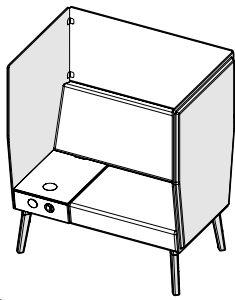

Reefs

RF0691

RF0692

RF0693

Model #	Description	A/COM	B	C/COL	D	E	F	G	H	I	J/LTH
SOFAS WITH PRIVACY SCREENS											
RF0691	1 seat lounge chair with privacy screens	\$3835	3903	4039	4175	4311	4446	4582	4718	4854	4990
RF0692	2 seat sofa with privacy screens	\$5789	5925	6197	6469	6740	7012	7284	7555	7827	8099
RF0693	3 seat sofa with privacy screens	\$7743	7947	8355	8762	9170	9577	9985	10393	10800	11208
RFarmcsh239	Loose arm cushion	\$320	333	359	385	411	438	464	490	516	542

RF0694

INDIVIDUAL WORK SOFA WITH PRIVACY SCREENS

RF0694	Individual work sofa with 14" wide integrated side table & privacy screens	\$5421	5510	5688	5866	6043	6221	6399	6576	6574	6931
--------	--	--------	------	------	------	------	------	------	------	------	------