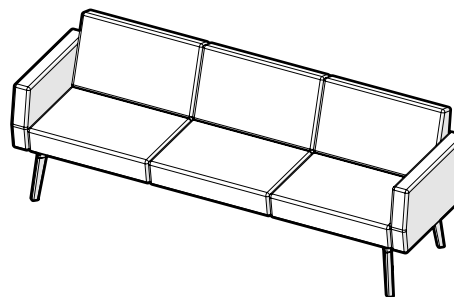

RF0643

SOFAS WITH ARMRESTS

RF0641	1 seat lounge chair with arms	$2305	2399	2587	2776	2964	3152	3340	3528	3716	3904
RF0642	2 seat sofa with arms	$3486	3648	3972	4296	4620	4620	5268	5592	5916	6240
RF0643	3 seat sofa with arms	$4667	4897	5357	5816	6276	6736	7196	7656	8115	8575