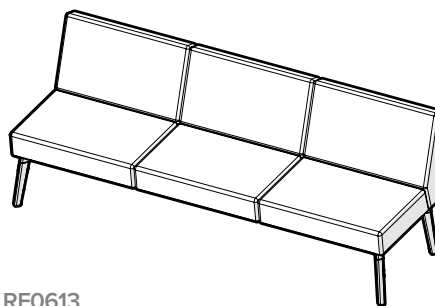

Reefs

RF0601

RF0602

RF0603

Model #	Description	A/COM	B	C/COL	D	E	F	G	H	I	J/LTH
BENCHES											
RF0601	1 seat bench	\$1003	1037	1105	1173	1241	1309	1377	1445	1513	1581
RF0602	2 seat bench	\$1672	1740	1876	2012	2147	2283	2419	2555	2691	2827
RF0603	3 seat bench	\$2341	2443	2646	2850	3054	3258	3462	3665	3869	4073
RF0604	1 seat bench with 14" wide integrated side table	\$2203	2258	2367	2477	2587	2697	2806	2916	3026	3136
RFBACK1	add-on price for single backrest	\$512	546	614	682	750	818	886	954	1021	1089

RF0611

RF0612

RF0613

BENCHES WITH BACKREST

RF0611	1 seat bench with backrest	\$1515	1583	1719	1855	1991	2127	2262	2398	2534	2670
RF0612	2 seat bench with backrest	\$2696	2832	3104	3375	3647	3919	4190	4462	4734	5006
RF0613	3 seat bench with backrest	\$3877	4081	4488	4896	5303	5711	6118	6526	6934	7341
RF0614	1 seat bench with backrest and 14" wide integrated side table	\$2715	2804	2981	3159	3337	3514	3692	3870	4047	4225

\$21

COM/COL	COM	COL	DIMENSIONS (IN INCHES)			
	Yd.	Sq. Ft.	Width	Seat Depth	Overall Depth	Height from Floor
1 seat bench	1.50	27	28	26	26	17.5
2 seat bench	3.00	54	56	26	26	17.5
3 seat bench	4.50	81	84	26	26	17.5
1 seat bench with backrest	3.00	54	28	19.5	28.5	32.5
2 seat bench with backrest	6.00	108	56	19.5	28.5	32.5
3 seat bench with backrest	9.00	162	84	19.5	28.5	32.5
1 seat lounge chair with arms	4.50	81	36	19.5	28.5	32.5
2 seat sofa with arms	7.50	135	64	19.5	28.5	32.5
3 seat sofa with arms	10.50	189	92	19.5	28.5	32.5
1 seat lounge chair with privacy screens	3.00	54	31	19.5	29.5	52
2 seat sofa with privacy screens	6.00	108	59	19.5	29.5	52
3 seat sofa with privacy screens	9.00	162	87	19.5	29.5	52
Individual work sofa with privacy screens	4.50	81	45	19.5	29.5	52