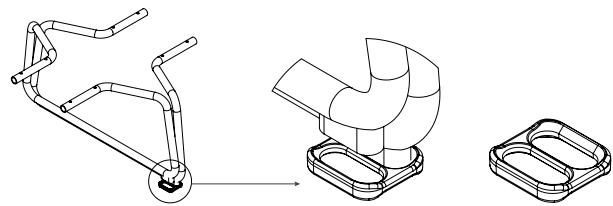

Sled Leg Finish Options: Aluminum

Quick-click Ganging Connector