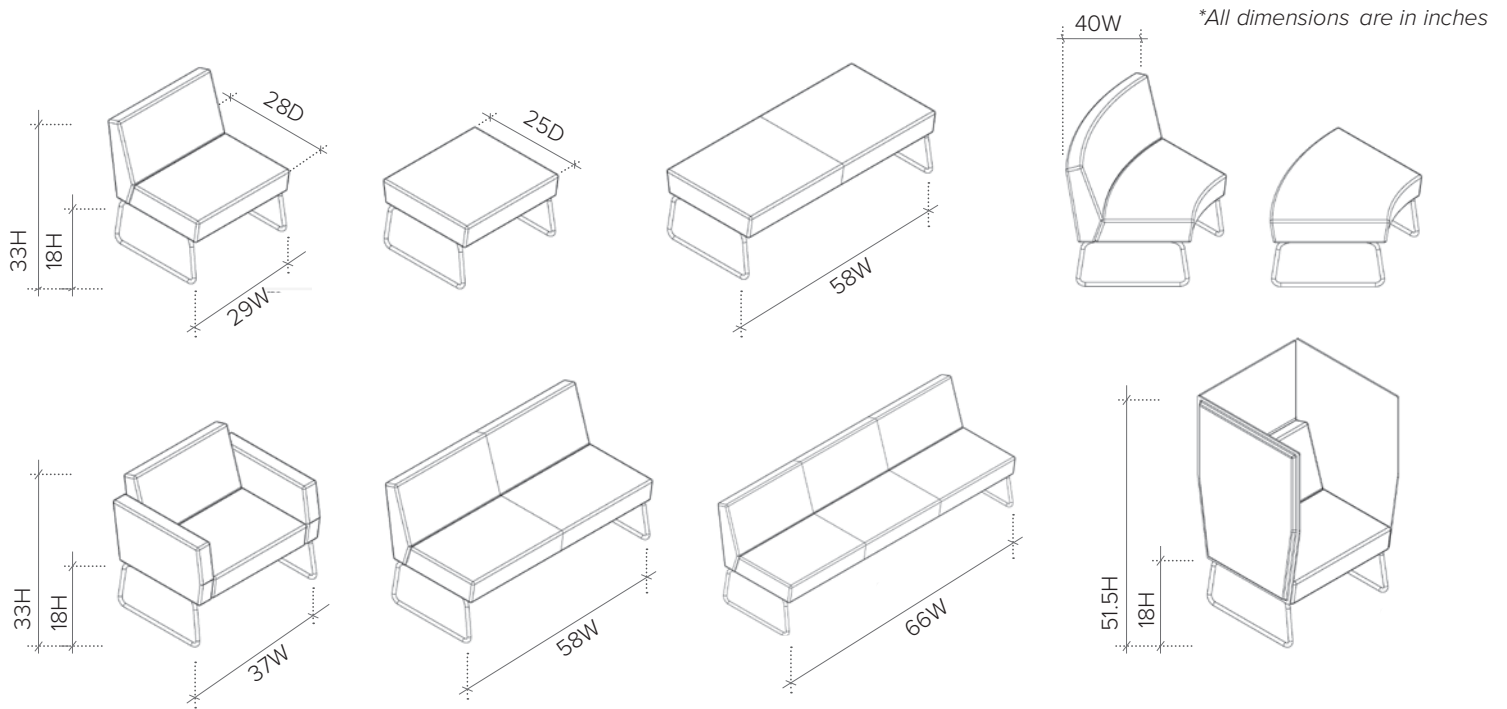

### Features

- Modular lounge seating, easily configurable.
- Unlimited configurations using straight and radius bench components.
- Units can be easily and quickly connected and disconnected using quick-click ganging connectors