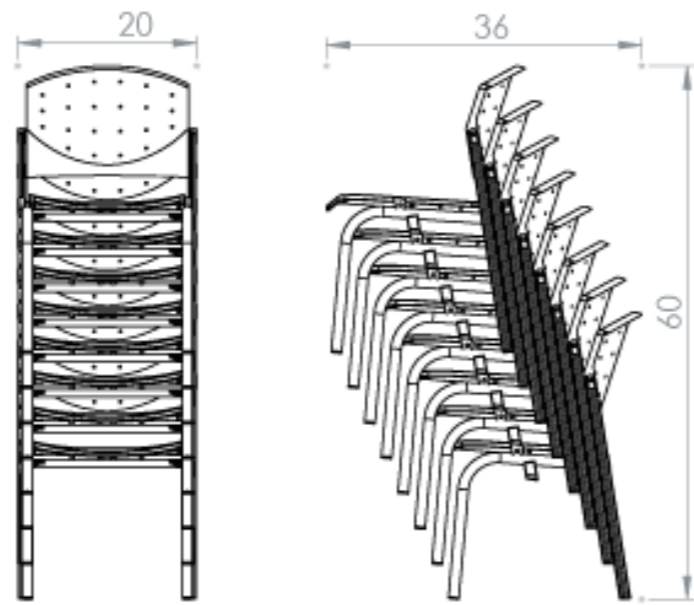

DAUPHIN
HumanDesign® Group

Stackability and Nesting Guide

CEMPA 4-POST (ARMLESS) | **Stacks 8 on Floor**

CEMPA 4-POST (ARMS) | **Stacks 4 on Floor**

CEMPA 4-POST WITH TABLET | **Stacks 8 on Floor**

CEMPA 4-POST STOOL | **Stacks 8 on Floor**

CEMPA 4-POST STOOL (ARMS) | **Stacks 4 on Floor**

CEMPA WIRE SKID BASE | **Stacks 8 on Floor**

CEMPA WIRE SKID BASE | **Stacks 20 on Stacking Cart**

CEMPA CANTILEVER (ARMLESS) | **Stacks 4 on Floor**

CEMPA SLED (ARMS) | **Stacks 4 on Floor**

EDDY 4-POST | **Stacks 8 on Floor**

EDDY 4-POST (ARMS) | **Stacks 8 on Floor**

EDDY 4-POST WITH TABLET | **Stacks 6 on**

STILO 4-POST | **Stacks 4 on**

STILO SLED | **Stacks 8 on Floor**

SIAMO 4-POST | **Stacks 6 on Floor**