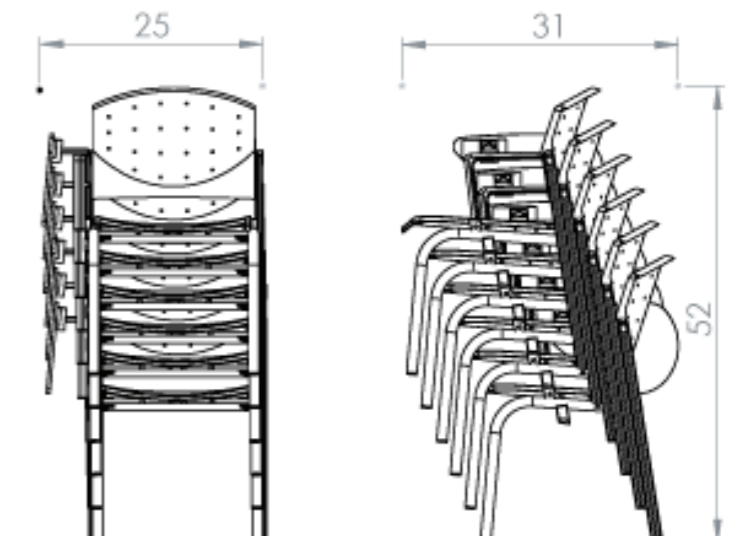

DAUPHIN
HumanDesign® Group

Stackability and Nesting Guide

CEMPA 4-POST (ARMLESS) | **Stacks 8 on Floor**

CEMPA 4-POST (ARMS) | **Stacks 4 on Floor**

CEMPA 4-POST WITH TABLET | **Stacks 8 on Floor**

CEMPA 4-POST STOOL | **Stacks 8 on Floor**

CEMPA 4-POST STOOL (ARMS) | **Stacks 4 on Floor**

CEMPA WIRE SKID BASE | **Stacks 8 on Floor**

CEMPA WIRE SKID BASE | **Stacks 20 on Stacking Cart**

CEMPA CANTILEVER (ARMLESS) | **Stacks 4 on Floor**

CEMPA SLED (ARMS) | **Stacks 4 on Floor**

EDDY 4-POST | **Stacks 8 on Floor**

EDDY 4-POST (ARMS) | **Stacks 8 on Floor**

EDDY 4-POST WITH TABLET | **Stacks 6 on**

STILO 4-POST | **Stacks 4 on**

STILO SLED | **Stacks 8 on Floor**

SIAMO 4-POST | **Stacks 6 on Floor**

SIAMO 4-POST STOOL | **Stacks 8 on Floor**

LORDO 4-POST | **Stacks 3 on Floor**

LORDO SLED | **Stacks 3 on Floor**

JOIN ME | **Nesting 3 Chairs**

JOIN ME | **Nesting 6 Chairs**

JOIN ME | **Nesting 12 Chairs**