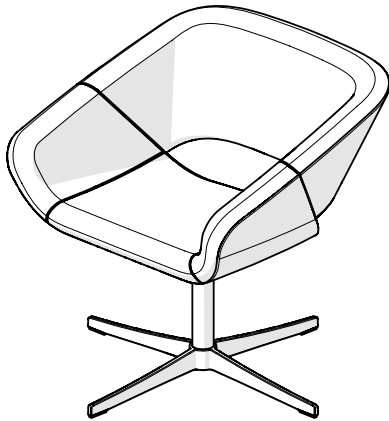

SIN: #33721

AV652

AV692

AV345

Model #	Description	A/COM	B	C/COL	D	E	F	G	H	I	J/LTH
LOUNGE CHAIR											
AV652	Swivel lounge chair with auto rotation return and 4 star base. Auto rotation returns the chair to the same orientation after user leaves the chair	\$1876	\$1933	\$2047	\$2161	\$2275	\$2389	\$2503	\$2617	\$2731	\$2845
AV692	Lounge chair with wire skid frame	\$1876	\$1933	\$2047	\$2161	\$2275	\$2389	\$2503	\$2617	\$2731	\$2845
SIDE TABLE											
AV345	Wire frame side table with clear glass top	\$745									
AV245WOOD	Wire frame side table with oak or walnut wood top	\$895									
AV245BLKMAR	Wire frame side table with solid black marbled top	\$995									
AV245WHMAR	Wire frame side table with solid white marbled top	\$1195									

STANDARD SPECIFICATIONS

Seat & back shell

Metal frame with high density molded polyurethane foam

Upholstery

Single color upholstery, with option for front and rear of chair in different upholstery - see optional specifications

Base and column - Model AV652

Specify polished metal or matte black

Wire frame base for Model AV692 and the table

Matte black

Glass for table

Tempered clear safety glass

Wood top for table

3/4" FSC certified superior grade Birch plywood veneer core, with expressed plywood knife edge finished to match the table surface. Select Oak or Walnut

DIMENSIONS (IN INCHES)

Lounge chair	Rear of chair in other upholstery	\$75
- Seat	23W x 19D x 17H	
- Overall	29W x 27D	
Table	22D x 17H	

COM/COL

COM

COL

	Yd.	Sq. Ft.
Single color upholstery	2.3	41
Multiple color upholstery		
- front of chair	1.5	27
- rear of chair	1.5	27