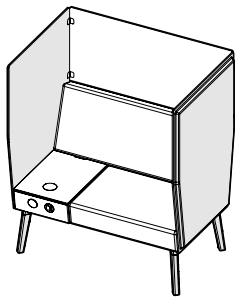

RF0694

INDIVIDUAL WORK SOFA WITH PRIVACY SCREENS

RF0694	Individual work sofa with 14" wide integrated side table & privacy screens	$5421	5510	5688	5866	6043	6221	6399	6576	6574	6931