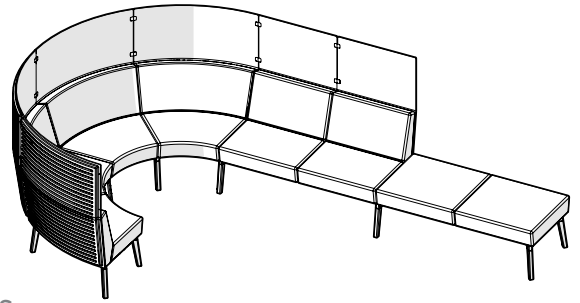

RFSNAIL-8SWPS