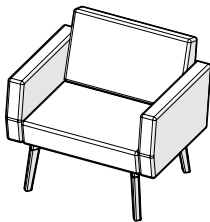

# Reefs

RF0601

RF0602

RF0603

Model #	Description	A/COM	B	C/COL	D	E	F	G	H	I	J/LTH
<b>BENCHES</b>											
RF0601	1 seat bench	\$1003	1037	1105	1173	1241	1309	1377	1445	1513	1581
RF0602	2 seat bench	\$1672	1740	1876	2012	2147	2283	2419	2555	2691	2827
RF0603	3 seat bench	\$2341	2443	2646	2850	3054	3258	3462	3665	3869	4073
RF0604	1 seat bench with 14" wide integrated side table	\$2203	2258	2367	2477	2587	2697	2806	2916	3026	3136
RFBACK1	add-on price for single backrest	\$512	546	614	682	750	818	886	954	1021	1089

## BENCHES WITH BACKREST

RF0611	1 seat bench with backrest	\$1515	1583	1719	1855	1991	2127	2262	2398	2534	2670
RF0612	2 seat bench with backrest	\$2696	2832	3104	3375	3647	3919	4190	4462	4734	5006
RF0613	3 seat bench with backrest	\$3877	4081	4488	4896	5303	5711	6118	6526	6934	7341
RF0614	1 seat bench with backrest and 14" wide integrated side table	\$2715	2804	2981	3159	3337	3514	3692	3870	4047	4225