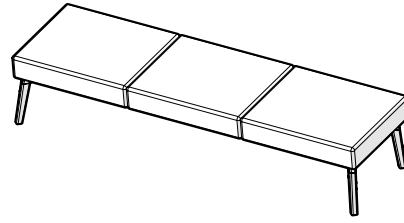

# Reefs

RF0601

RF0602

RF0603

Model #	Description	A/COM	B	C/COL	D	E	F	G	H	I	J/LTH
<b>BENCHES</b>											
RF0601	1 seat bench	\$1003	1037	1105	1173	1241	1309	1377	1445	1513	1581
RF0602	2 seat bench	\$1672	1740	1876	2012	2147	2283	2419	2555	2691	2827
RF0603	3 seat bench	\$2341	2443	2646	2850	3054	3258	3462	3665	3869	4073
RF0604	1 seat bench with 14" wide integrated side table	\$2203	2258	2367	2477	2587	2697	2806	2916	3026	3136
RFBACK1	add-on price for single backrest	\$512	546	614	682	750	818	886	954	1021	1089

## BENCHES WITH BACKREST

RF0611	1 seat bench with backrest	\$1515	1583	1719	1855	1991	2127	2262	2398	2534	2670
RF0612	2 seat bench with backrest	\$2696	2832	3104	3375	3647	3919	4190	4462	4734	5006
RF0613	3 seat bench with backrest	\$3877	4081	4488	4896	5303	5711	6118	6526	6934	7341
RF0614	1 seat bench with backrest and 14" wide integrated side table	\$2715	2804	2981	3159	3337	3514	3692	3870	4047	4225