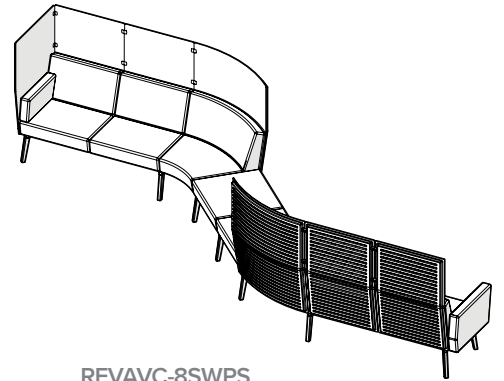

RFVAVC-8SWPS