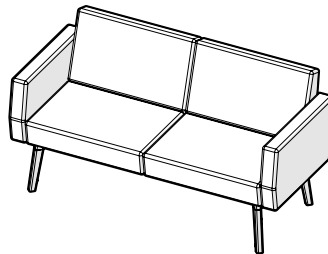

Reefs

Model #	Description	A/COM	B	C/COL	D	E	F	G	H	I	J/LTH
BENCHES											
RF0601	1 seat bench	$1003	1037	1105	1173	1241	1309	1377	1445	1513	1581
RF0602	2 seat bench	$1672	1740	1876	2012	2147	2283	2419	2555	2691	2827
RF0603	3 seat bench	$2341	2443	2646	2850	3054	3258	3462	3665	3869	4073
RF0604	1 seat bench with 14" wide integrated side table	$2203	2258	2367	2477	2587	2697	2806	2916	3026	3136
RFBACK1	add-on price for single backrest	$512	546	614	682	750	818	886	954	1021	1089

BENCHES WITH BACKREST

RF0611	1 seat bench with backrest	$1515	1583	1719	1855	1991	2127	2262	2398	2534	2670
RF0612	2 seat bench with backrest	$2696	2832	3104	3375	3647	3919	4190	4462	4734	5006
RF0613	3 seat bench with backrest	$3877	4081	4488	4896	5303	5711	6118	6526	6934	7341
RF0614	1 seat bench with backrest and 14" wide integrated side table	$2715	2804	2981	3159	3337	3514	3692	3870	4047	4225

RF0642

SOFAS WITH ARMRESTS

RF0641	1 seat lounge chair with arms	$2305	2399	2587	2776	2964	3152	3340	3528	3716	3904
RF0642	2 seat sofa with arms	$3486	3648	3972	4296	4620	4620	5268	5592	5916	6240
RF0643	3 seat sofa with arms	$4667	4897	5357	5816	6276	6736	7196	7656	8115	8575