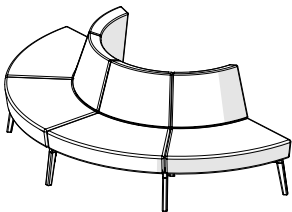

Reefs

RFHM-4S

Model #	Description	A/COM
CONNECT CONFIGURATIONS		
RFFTFL-4S	FACE TO FACE LOUNGE, two 2-seat sofas with arms. (not shown)	$6972
RFWAVE-8SWPS	WAVE, 8 seats with privacy screens	$14364
RFSNAIL-8SWPS	SNAIL, 8 seats with privacy screens	$17446
RFU-8S	U SHAPE, 8 seats	$12283
RFVAVC-5SWPS	VIS-A-VIS, 5 seats with privacy screens	$12594
RFVAVC-8SWPS	VIS-A-VIS, 8 seats with privacy screens	$16398
RFHM-4S	HALF MOON, 4 seats	$6542
RFFCO-8S	FULL CIRCLE OUTWARDS, 8 seats	$12765
RFTQCI-6SWPS	3/4 CIRCLE INWARDS, 6 seat huddle with privacy screens	$17697

Updated September 5, 2019

DAUPHIN