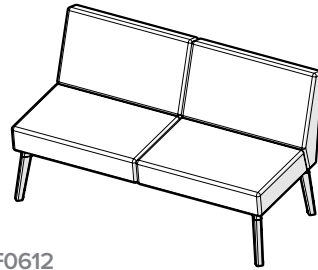

Reefs

Model #	Description	A/COM	B	C/COL	D	E	F	G	H	I	J/LTH
BENCHES											
RF0601	1 seat bench	$1003	1037	1105	1173	1241	1309	1377	1445	1513	1581
RF0602	2 seat bench	$1672	1740	1876	2012	2147	2283	2419	2555	2691	2827
RF0603	3 seat bench	$2341	2443	2646	2850	3054	3258	3462	3665	3869	4073
RF0604	1 seat bench with 14" wide integrated side table	$2203	2258	2367	2477	2587	2697	2806	2916	3026	3136
RFBACK1	add-on price for single backrest	$512	546	614	682	750	818	886	954	1021	1089

RF0612

BENCHES WITH BACKREST

RF0611	1 seat bench with backrest	$1515	1583	1719	1855	1991	2127	2262	2398	2534	2670
RF0612	2 seat bench with backrest	$2696	2832	3104	3375	3647	3919	4190	4462	4734	5006
RF0613	3 seat bench with backrest	$3877	4081	4488	4896	5303	5711	6118	6526	6934	7341
RF0614	1 seat bench with backrest and 14" wide integrated side table	$2715	2804	2981	3159	3337	3514	3692	3870	4047	4225

SOFAS WITH ARMRESTS

RF0641	1 seat lounge chair with arms	$2305	2399	2587	2776	2964	3152	3340	3528	3716	3904
RF0642	2 seat sofa with arms	$3486	3648	3972	4296	4620	4620	5268	5592	5916	6240
RF0643	3 seat sofa with arms	$4667	4897	5357	5816	6276	6736	7196	7656	8115	8575