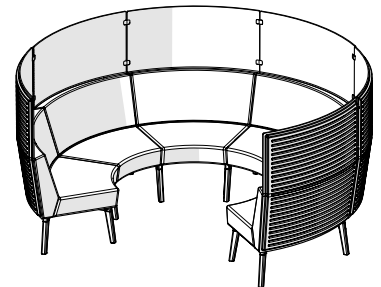

### Hard floor glides

Glides with soft surface for hard floor

\$21

COM/COL	COM	COL	DIMENSIONS (IN INCHES)			
	Yd.	Sq. Ft.	Width	Seat Depth	Overall Depth	Height from Floor
1 seat bench	1.50	27	28	26	26	17.5
2 seat bench	3.00	54	56	26	26	17.5
3 seat bench	4.50	81	84	26	26	17.5
1 seat bench with backrest	3.00	54	28	19.5	26	32.5
2 seat bench with backrest	6.00	108	56	19.5	26	32.5
3 seat bench with backrest	9.00	162	84	19.5	26	32.5
1 seat lounge chair with arms	4.50	81	36	19.5	26	32.5
2 seat sofa with arms	7.50	135	64	19.5	26	32.5
3 seat sofa with arms	10.50	189	92	19.5	26	32.5
1 seat lounge chair with privacy screens	3.00	54	31	19.5	27	52
2 seat sofa with privacy screens	6.00	108	59	19.5	27	52
3 seat sofa with privacy screens	9.00	162	87	19.5	27	52
Individual work sofa with privacy screens	4.50	81	45	19.5	27	52

RFTQCI-6SWPS

Model #	Description	A/COM
<b>CONNECT CONFIGURATIONS</b>		
RFFTFL-4S	FACE TO FACE LOUNGE, two 2-seat sofas with arms. (not shown)	\$6972
RFWAVE-8SWPS	WAVE, 8 seats with privacy screens	\$14364
RFSNAIL-8SWPS	SNAIL, 8 seats with privacy screens	\$17446
RFU-8S	U SHAPE, 8 seats	\$12283
RFVAVC-5SWPS	VIS-A-VIS, 5 seats with privacy screens	\$12594
RFVAVC-8SWPS	VIS-A-VIS, 8 seats with privacy screens	\$16398
RFHM-4S	HALF MOON, 4 seats	\$6542
RFFCO-8S	FULL CIRCLE OUTWARDS, 8 seats	\$12765
RFTQCI-6SWPS	3/4 CIRCLE INWARDS, 6 seat huddle with privacy screens	\$17697