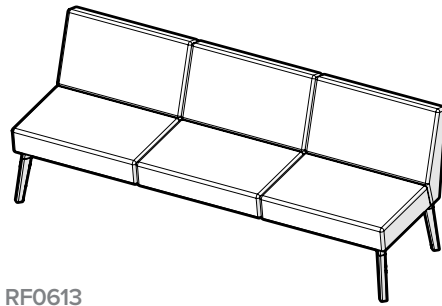

RF0613

BENCHES WITH BACKREST

RF0611	1 seat bench with backrest	$1515	1583	1719	1855	1991	2127	2262	2398	2534	2670
RF0612	2 seat bench with backrest	$2696	2832	3104	3375	3647	3919	4190	4462	4734	5006
RF0613	3 seat bench with backrest	$3877	4081	4488	4896	5303	5711	6118	6526	6934	7341
RF0614	1 seat bench with backrest and 14" wide integrated side table	$2715	2804	2981	3159	3337	3514	3692	3870	4047	4225