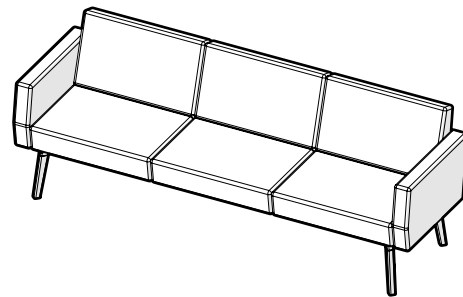

RF0643

SOFAS WITH ARMRESTS

RF0641	1 seat lounge chair with arms	$2305	2399	2587	2776	2964	3152	3340	3528	3716	3904
RF0642	2 seat sofa with arms	$3486	3648	3972	4296	4620	4620	5268	5592	5916	6240
RF0643	3 seat sofa with arms	$4667	4897	5357	5816	6276	6736	7196	7656	8115	8575