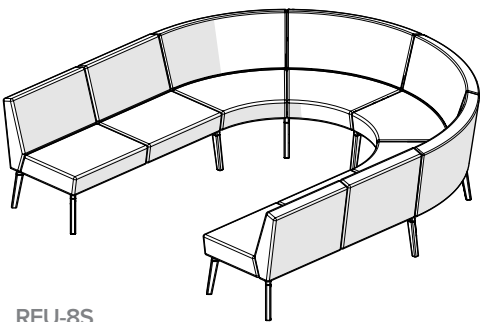

Reefs

RFU-8S

Model #	Description	A/COM
CONNECT CONFIGURATIONS		
RFFTFL-4S	FACE TO FACE LOUNGE, two 2-seat sofas with arms. (not shown)	$6972
RFWAVE-8SWPS	WAVE, 8 seats with privacy screens	$14364
RFSNAIL-8SWPS	SNAIL, 8 seats with privacy screens	$17446
RFU-8S	U SHAPE, 8 seats	$12283
RFVAVC-5SWPS	VIS-A-VIS, 5 seats with privacy screens	$12594
RFVAVC-8SWPS	VIS-A-VIS, 8 seats with privacy screens	$16398
RFHM-4S	HALF MOON, 4 seats	$6542
RFFCO-8S	FULL CIRCLE OUTWARDS, 8 seats	$12765
RFTQCI-6SWPS	3/4 CIRCLE INWARDS, 6 seat huddle with privacy screens	$17697

Updated September 5, 2019

DAUPHIN