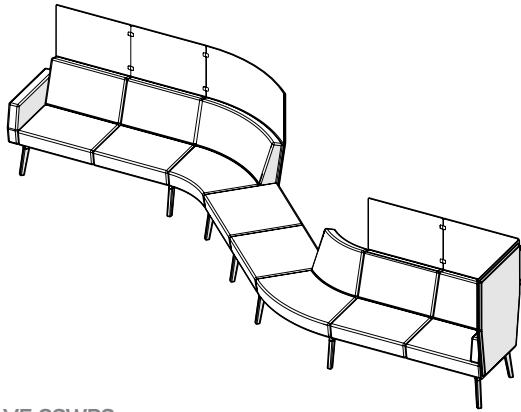

Reefs

RFWAVE-8SWPS