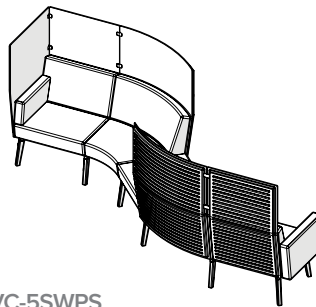

RFVAVC-5SWPS