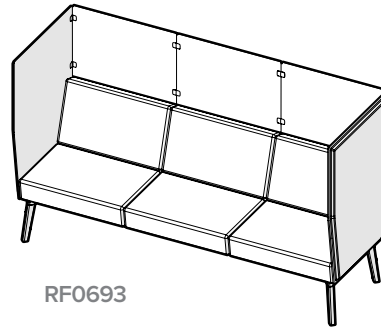

# Reefs

RF0691

RF0692

RF0693

Model #	Description	A/COM	B	C/COL	D	E	F	G	H	I	J/LTH
<b>SOFAS WITH PRIVACY SCREENS</b>											
RF0691	1 seat lounge chair with privacy screens	\$3835	3903	4039	4175	4311	4446	4582	4718	4854	4990
RF0692	2 seat sofa with privacy screens	\$5789	5925	6197	6469	6740	7012	7284	7555	7827	8099
RF0693	3 seat sofa with privacy screens	\$7743	7947	8355	8762	9170	9577	9985	10393	10800	11208
RFarmcsh239	Loose arm cushion	\$320	333	359	385	411	438	464	490	516	542