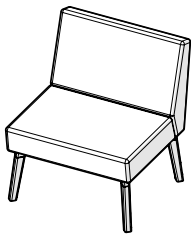

# Reefs

RF0601

RF0602

RF0603

Model #	Description	A/COM	B	C/COL	D	E	F	G	H	I	J/LTH
<b>BENCHES</b>											
RF0601	1 seat bench	\$1003	1037	1105	1173	1241	1309	1377	1445	1513	1581
RF0602	2 seat bench	\$1672	1740	1876	2012	2147	2283	2419	2555	2691	2827
RF0603	3 seat bench	\$2341	2443	2646	2850	3054	3258	3462	3665	3869	4073
RF0604	1 seat bench with 14" wide integrated side table	\$2203	2258	2367	2477	2587	2697	2806	2916	3026	3136
RFBACK1	add-on price for single backrest	\$512	546	614	682	750	818	886	954	1021	1089

## BENCHES WITH BACKREST

RF0611	1 seat bench with backrest	\$1515	1583	1719	1855	1991	2127	2262	2398	2534	2670
RF0612	2 seat bench with backrest	\$2696	2832	3104	3375	3647	3919	4190	4462	4734	5006
RF0613	3 seat bench with backrest	\$3877	4081	4488	4896	5303	5711	6118	6526	6934	7341
RF0614	1 seat bench with backrest and 14" wide integrated side table	\$2715	2804	2981	3159	3337	3514	3692	3870	4047	4225

### Hard floor glides

Glides with soft surface for hard floor

\$21

COM/COL	COM	COL	DIMENSIONS (IN INCHES)			
	Yd.	Sq. Ft.	Width	Seat Depth	Overall Depth	Height from Floor
1 seat bench	1.50	27	28	26	26	17.5
2 seat bench	3.00	54	56	26	26	17.5
3 seat bench	4.50	81	84	26	26	17.5
1 seat bench with backrest	3.00	54	28	19.5	26	32.5
2 seat bench with backrest	6.00	108	56	19.5	26	32.5
3 seat bench with backrest	9.00	162	84	19.5	26	32.5
1 seat lounge chair with arms	4.50	81	36	19.5	26	32.5
2 seat sofa with arms	7.50	135	64	19.5	26	32.5
3 seat sofa with arms	10.50	189	92	19.5	26	32.5
1 seat lounge chair with privacy screens	3.00	54	31	19.5	27	52
2 seat sofa with privacy screens	6.00	108	59	19.5	27	52
3 seat sofa with privacy screens	9.00	162	87	19.5	27	52
Individual work sofa with privacy screens	4.50	81	45	19.5	27	52