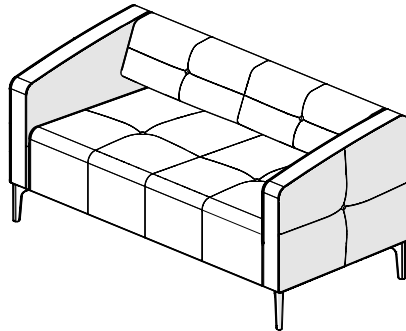

Destino

DE082

DE088

DE089

Model #	Description	A/ COM	B	C/COL	D	E	F	G	H	I	J/LTH
DE082	Single seat lounge chair	\$2277	2375	2572	2769	2966	3163	3360	3557	3754	3951
DE088	Loveseat	\$3599	3751	4055	4359	4663	4967	5271	5575	5879	6183
DE089	Sofa	\$4861	5034	5380	5726	6072	6418	6764	7110	7456	7802

STANDARD SPECIFICATIONS

Construction

Full panel box construction using CARB compliant plywood.

Upholstery

Single color upholstery with option for buttons in different upholstery - see optionals specifications