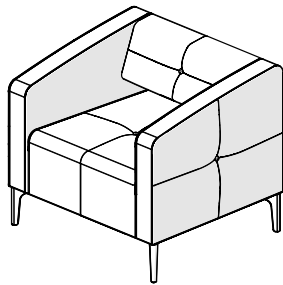

Destino

DE082

DE088

DE089

Model #	Description	A/ COM	B	C/COL	D	E	F	G	H	I	J/LTH
DE082	Single seat lounge chair	\$2277	2375	2572	2769	2966	3163	3360	3557	3754	3951
DE088	Loveseat	\$3599	3751	4055	4359	4663	4967	5271	5575	5879	6183
DE089	Sofa	\$4861	5034	5380	5726	6072	6418	6764	7110	7456	7802

STANDARD SPECIFICATIONS

Construction

Full panel box construction using CARB compliant plywood.

Upholstery

Single color upholstery with option for buttons in different upholstery - see optionals specifications