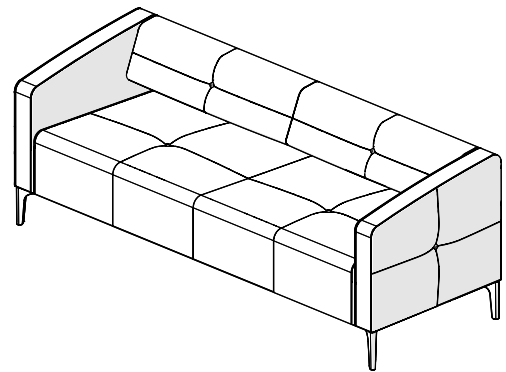

Destino

DE082

DE088

DE089

Model #	Description	A/ COM	B	C/COL	D	E	F	G	H	I	J/LTH
DE082	Single seat lounge chair	\$2277	2375	2572	2769	2966	3163	3360	3557	3754	3951
DE088	Loveseat	\$3599	3751	4055	4359	4663	4967	5271	5575	5879	6183
DE089	Sofa	\$4861	5034	5380	5726	6072	6418	6764	7110	7456	7802

STANDARD SPECIFICATIONS

Construction

Full panel box construction using CARB compliant plywood.

Upholstery

Single color upholstery with option for buttons in different upholstery - see optionals specifications