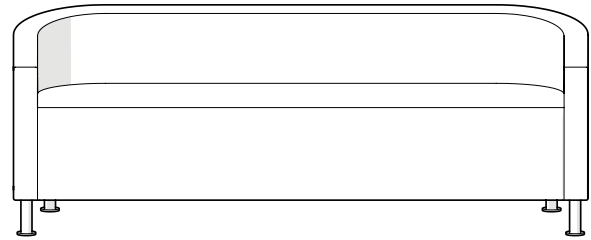

City Club

CC0010

CC0010
Shown with optional swivel base and writing tablet

CC0010
Shown with optional casters at rear

CC0030

Model #	Description	A/ COM	B	C/COL	D	E	F	G	H	I	J/LTH
CITY CLUB											
CC0010	Single seat lounge chair	\$1353	1458	1667	1876	2085	2294	2503	2712	2921	3130
CC0020	Two seat sofa	\$2607	2777	3117	3456	3796	4136	4475	4815	5154	5494
CC0030	Three seat sofa	\$3652	3861	4279	4697	5115	5533	5951	6369	6787	7205

Note: CC0020 and CC0030 are special order. Please check lead times with Customer Service.

STANDARD SPECIFICATIONS

Classic club design

Slanted arm for enhanced comfort

Feet

Polished aluminum

OPTIONAL SPECIFICATIONS

Swivel base

Polished metal - for single seat chair

\$266

Writing tablet

16"D - specify black foil or walnut or oak wood surface. Rotates 360°.

\$329

Contrasting seat fabric

Standard on right unless specified