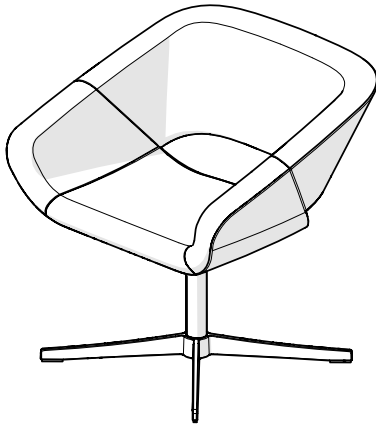

Averio

AV652

AV692

AV245

Model #	Description	A/ COM	B	C/COL	D	E	F	G	H	I	J/LTH
AV652	Swivel lounge chair with auto rotation return and 4 star base. Auto rotation returns the chair to the same orientation after user leaves the chair	\$1876	1933	2047	2161	2275	2389	2503	2617	2731	2845
AV692	Lounge chair with wire skid frame	\$1876	1933	2047	2161	2275	2389	2503	2617	2731	2845
AV345	Wire frame side table with clear glass top	\$745									
AV245WOOD	Wire frame side table with oak or walnut wood top	\$895									
AV245BLKMAR	Wire frame side table with solid black marbled top	\$995									
AV245WHMAR	Wire frame side table with solid white marbled top	\$1,195									

STANDARD SPECIFICATIONS

Seat & back shell

Metal frame with high density molded polyurethane foam

Upholstery

Single color upholstery, with option for front and rear of chair in different upholstery - see optional specifications

Base and column - Model AV652

Specify polished metal or matte black

Wire frame base for Model AV692 and the table

Matte black

Glass for table

Tempered clear safety glass

Wood top for table

3/4" FSC certified superior grade Birch plywood veneer core, with expressed plywood knife edge finished to match the table surface. Select Oak or Walnut

Lounge chair

- Seat 23W x 19D x 17H
- Overall 29W x 27D

Table

22D x 17H

COM/COL

Single color upholstery

COM

Yd.
2.3