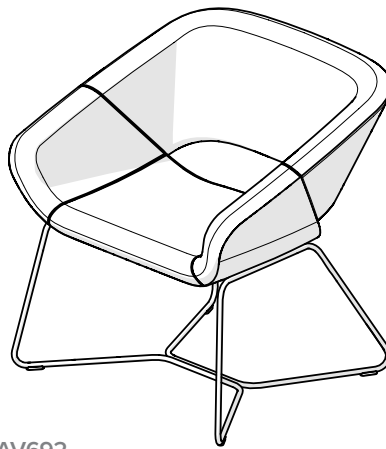

Averio

AV652

AV692

AV245

Model #	Description	A/ COM	B	C/COL	D	E	F	G	H	I	J/LTH
AV652	Swivel lounge chair with auto rotation return and 4 star base. Auto rotation returns the chair to the same orientation after user leaves the chair	\$1876	1933	2047	2161	2275	2389	2503	2617	2731	2845
AV692	Lounge chair with wire skid frame	\$1876	1933	2047	2161	2275	2389	2503	2617	2731	2845
AV345	Wire frame side table with clear glass top	\$745									
AV245WOOD	Wire frame side table with oak or walnut wood top	\$895									
AV245BLKMAR	Wire frame side table with solid black marbled top	\$995									
AV245WHMAR	Wire frame side table with solid white marbled top	\$1,195									

STANDARD SPECIFICATIONS

Seat & back shell

Metal frame with high density molded polyurethane foam

Upholstery

Single color upholstery, with option for front and rear of chair in different upholstery - see optional specifications

Base and column - Model AV652

Specify polished metal or matte black

Wire frame base for Model AV692 and the table

Matte black

Glass for table

Tempered clear safety glass

Wood top for table

3/4" FSC certified superior grade Birch plywood veneer core, with expressed plywood knife edge finished to match the table surface. Select Oak or Walnut

Lounge chair

- Seat 23W x 19D x 17H
- Overall 29W x 27D

Table

22D x 17H

COM/COL

Single color upholstery

COM

Yd.
2.3